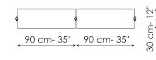

Wall fixing 3 modules

Width: 280cm
Depth: 33cm
Height: 240cm

Ceiling fixing 1 module

Width: 96cm
Depth: 30cm
Height: 255-265-275-285-295cm

Ceiling fixing 2 modules

Width: 188cm
Depth: 30cm
Height: 255-265-275-285-295cm