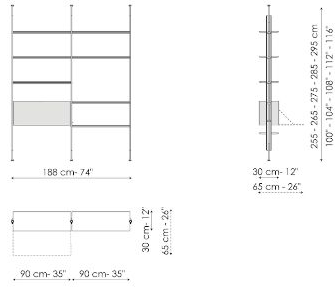

**Ceiling fixing 2 modules**

Width: 188cm  
Depth: 30cm  
Height: 255-265-275-285-295cm

**Ceiling fixing 3 modules**

Width: 280cm  
Depth: 30cm  
Height: 255-265-275-285-295cm

**Ceiling fixing 2 modules**

Width: 188cm  
Depth: 30cm  
Height: 255-265-275-285-295cm

**Ceiling fixing 3 modules**

Width: 280cm  
Depth: 30cm  
Height: 255-265-275-285-295cm

**Ceiling fixing 1 module**

Width: 96cm  
Depth: 30cm  
Height: 255-265-275-285-295cm