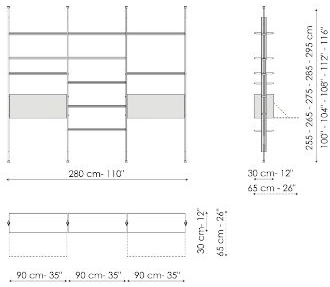

Width: 188cm  
Depth: 30cm  
Height: 255-265-275-285-295cm

**Ceiling fixing 3 modules**

Width: 280cm  
Depth: 30cm  
Height: 255-265-275-285-295cm

**Ceiling fixing 1 module**

Width: 96cm  
Depth: 30cm  
Height: 255-265-275-285-295cm

**Ceiling fixing 2 modules**

Width: 188cm  
Depth: 30cm  
Height: 255-265-275-285-295cm

**Ceiling fixing 3 modules**

Width: 280cm  
Depth: 30cm  
Height: 255-265-275-285-295cm

**Ceiling fixing 2 modules**

Width: 188cm

Depth: 30cm

Height: 255-265-275-285-295cm

**Ceiling fixing 3 modules**

Width: 280cm

Depth: 30cm

Height: 255-265-275-285-295cm