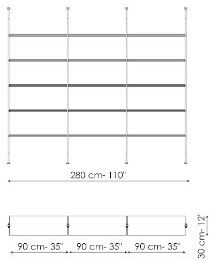

Ceiling fixing 3 modules

Width: 280cm
Depth: 30cm
Height: 255-265-275-285-295cm

Ceiling fixing 2 modules

Width: 188cm
Depth: 30cm
Height: 255-265-275-285-295cm

Ceiling fixing 3 modules

Width: 280cm
Depth: 30cm
Height: 255-265-275-285-295cm