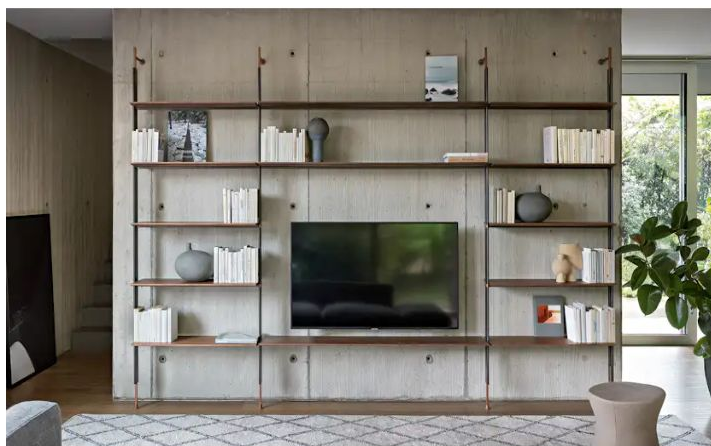

## Roll

Designer: **Dondoli and Pocci**

The ability to fix the Roll modern modular bookcase to the ceiling, as well as to the wall, makes it a furnishing element that can also be installed in the centre of a room to divide it into two spaces. Mounting it to the wall takes place by means of supports composed of metal tubes with a lead finish; both the shelves and the details that emerge from the metal tubes

are available in the same finish as the supports, or in different finishes for a play of contrasts of utmost elegance. The modularity of the modern Roll bookcase makes it suitable for any size of wall, both in the home or office. A box module is also available, to store objects and books.