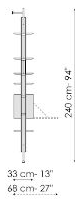

Wall fixing 3 modules

Width: 280cm
Depth: 33cm
Height: 240cm

Ceiling fixing 1 module

Width: 96cm
Depth: 30cm
Height: 255-265-275-285-295cm

Ceiling fixing 2 modules

Width: 188cm
Depth: 30cm
Height: 255-265-275-285-295cm