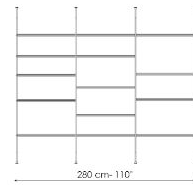

Ceiling fixing 3 modules

Width: 280cm
Depth: 30cm
Height: 255-265-275-285-295cm

Ceiling fixing 2 modules

Width: 188cm
Depth: 30cm
Height: 255-265-275-285-295cm

Ceiling fixing 3 modules

Width: 280cm
Depth: 30cm
Height: 255-265-275-285-295cm