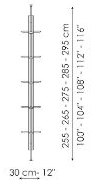

Wall fixing 3 modules

Width: 280cm
Depth: 33cm
Height: 240cm

Ceiling fixing 1 module

Width: 96cm
Depth: 30cm
Height: 255-265-275-285-295cm

Ceiling fixing 2 modules

Width: 188cm
Depth: 30cm
Height: 255-265-275-285-295cm