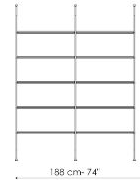

Wall fixing 3 modules

Width: 280cm
Depth: 33cm
Height: 240cm

Ceiling fixing 1 module

Width: 96cm
Depth: 30cm
Height: 255-265-275-285-295cm

Ceiling fixing 2 modules

Width: 188cm
Depth: 30cm
Height: 255-265-275-285-295cm