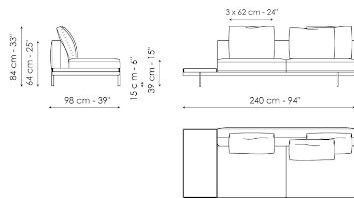

Data sheet

Sofa 268

Width: 268cm
Depth: 98cm
Height: 84cm

Sofa 244

Width: 244cm
Depth: 98cm
Height: 84cm

Sofa 196

Width: 196cm
Depth: 98cm
Height: 84cm

End section sofa 242

Width: 242cm
Depth: 98cm
Height: 84cm

End section sofa 218

Width: 218cm
Depth: 98cm
Height: 84cm

End section sofa 170

Width: 170cm
Depth: 98cm
Height: 84cm

End section sofa with tray 266

Width: 266cm
Depth: 98cm
Height: 84cm

End section sofa with tray 218

Width: 218cm
Depth: 98cm
Height: 84cm

Center section 216

Width: 216cm
Depth: 98cm
Height: 84cm

Center section 192

Width: 192cm
Depth: 98cm
Height: 84cm

Center section 144

Width: 144cm
Depth: 98cm
Height: 84cm

Center section with tray 264

Width: 264cm
Depth: 98cm
Height: 84cm

Center section with tray 240

Width: 240cm
Depth: 98cm
Height: 84cm

Center section with tray 192

Width: 192cm
Depth: 98cm
Height: 84cm

Dormeuse 242