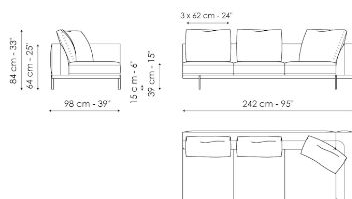

Data sheet

Sofa 268

Width: 268cm
Depth: 98cm
Height: 84cm

Sofa 244

Width: 244cm
Depth: 98cm
Height: 84cm

Sofa 196

Width: 196cm
Depth: 98cm
Height: 84cm

End section sofa 242

Width: 242cm
Depth: 98cm
Height: 84cm

End section sofa 218

Width: 218cm
Depth: 98cm
Height: 84cm

End section sofa 170

Width: 170cm
Depth: 98cm
Height: 84cm

End section sofa with tray 266

Width: 266cm
Depth: 98cm
Height: 84cm

End section sofa with tray 218

Width: 218cm
Depth: 98cm
Height: 84cm

Center section 216

Width: 216cm
Depth: 98cm
Height: 84cm

Center section 192

Width: 192cm
Depth: 98cm
Height: 84cm

Center section 144

Width: 144cm
Depth: 98cm
Height: 84cm

Depth: 24cm

Height: 27cm

Armrest 116

Width: 116cm

Depth: cm

Height: 31cm

Armrest 68

Width: 68cm