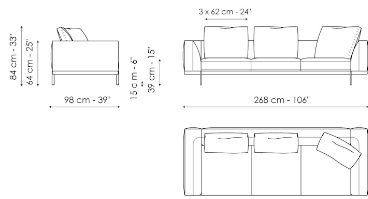

Data sheet

Sofa 268

Width: 268cm
Depth: 98cm
Height: 84cm

Sofa 244

Width: 244cm
Depth: 98cm
Height: 84cm

Sofa 196

Width: 196cm
Depth: 98cm
Height: 84cm

End section sofa 242

Width: 242cm
Depth: 98cm
Height: 84cm

End section sofa 218

Width: 218cm
Depth: 98cm
Height: 84cm

End section sofa 170

Width: 170cm
Depth: 98cm
Height: 84cm

End section sofa with tray 266

Width: 266cm
Depth: 98cm
Height: 84cm

End section sofa with tray 218

Width: 218cm
Depth: 98cm
Height: 84cm

Center section 216

Width: 216cm
Depth: 98cm
Height: 84cm

Center section 192

Width: 192cm
Depth: 98cm
Height: 84cm

Center section 144

Width: 144cm
Depth: 98cm
Height: 84cm

Depth: 24cm

Height: 27cm

Armrest 116

Width: 116cm

Depth: cm

Height: 31cm

Armrest 68

Width: 68cm