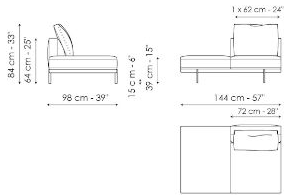

End section sofa with tray 218

Width: 218cm
Depth: 98cm
Height: 84cm

Center section 216

Width: 216cm
Depth: 98cm
Height: 84cm

Center section 192

Width: 192cm
Depth: 98cm
Height: 84cm

Center section 144

Width: 144cm
Depth: 98cm
Height: 84cm

Width: 242cm
Depth: 98cm
Height: 84cm

Dormeuse 218

Width: 218cm
Depth: 98cm
Height: 84cm

Dormeuse 170

Width: 170cm
Depth: 98cm
Height: 84cm

Penisola 216

Width: 216cm
Depth: 98cm
Height: 84cm

Penisola 192
 Width: 192cm
 Depth: 98cm
 Height: 84cm

Penisola 144
 Width: 144cm
 Depth: 98cm
 Height: 84cm

Meridiana
 Width: 242cm
 Depth: 98cm
 Height: 84cm

Chaise longue
 Width: 170cm
 Depth: 98cm
 Height: 84cm

Chaise large
 Width: 218cm
 Depth: 96cm
 Height: 84cm

Pouf
 Width: 144cm
 Depth: 72cm
 Height: 39cm

Pouf with tray
 Width: 144cm
 Depth: 72cm
 Height: 39cm

Magazine holder armrest

Width: 95cm

Depth: 24cm

Height: 27cm

Coffee table

Width: 68cm