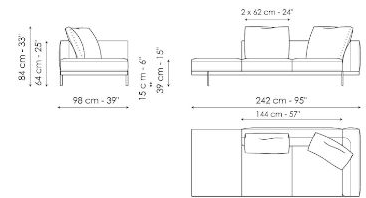

End section sofa with tray 218

Width: 218cm
Depth: 98cm
Height: 84cm

Center section 216

Width: 216cm
Depth: 98cm
Height: 84cm

Center section 192

Width: 192cm
Depth: 98cm
Height: 84cm

Center section 144

Width: 144cm
Depth: 98cm
Height: 84cm

Center section with tray 264

Width: 264cm
Depth: 98cm
Height: 84cm

Center section with tray 240

Width: 240cm
Depth: 98cm
Height: 84cm

Center section with tray 192

Width: 192cm
Depth: 98cm
Height: 84cm

Dormeuse 242

Width: 242cm
Depth: 98cm
Height: 84cm

Dormeuse 218

Width: 218cm
Depth: 98cm
Height: 84cm

Dormeuse 170

Width: 170cm
Depth: 98cm
Height: 84cm

Penisola 216

Width: 216cm
Depth: 98cm
Height: 84cm

Penisola 192
 Width: 192cm
 Depth: 98cm
 Height: 84cm

Penisola 144
 Width: 144cm
 Depth: 98cm
 Height: 84cm

Meridiana
 Width: 242cm
 Depth: 98cm
 Height: 84cm

Chaise longue
 Width: 170cm
 Depth: 98cm
 Height: 84cm

Chaise large
 Width: 218cm
 Depth: 96cm
 Height: 84cm