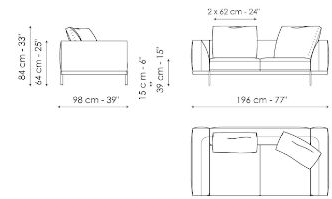

Data sheet

Sofa 268

Width: 268cm
Depth: 98cm
Height: 84cm

Sofa 244

Width: 244cm
Depth: 98cm
Height: 84cm

Sofa 196

Width: 196cm
Depth: 98cm
Height: 84cm

End section sofa 242

Width: 242cm
Depth: 98cm
Height: 84cm

End section sofa 218

Width: 218cm
Depth: 98cm
Height: 84cm

End section sofa 170

Width: 170cm
Depth: 98cm
Height: 84cm

End section sofa with tray 266

Width: 266cm
Depth: 98cm
Height: 84cm

End section sofa with tray 218

Width: 218cm
Depth: 98cm
Height: 84cm

Center section 216

Width: 216cm
Depth: 98cm
Height: 84cm

Center section 192

Width: 192cm
Depth: 98cm
Height: 84cm

Center section 144

Width: 144cm
Depth: 98cm
Height: 84cm

Depth: 24cm

Height: 27cm

Armrest 116

Width: 116cm

Depth: cm

Height: 31cm

Armrest 68

Width: 68cm