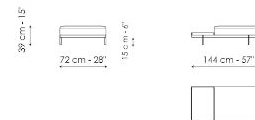

Width: 242cm
Depth: 98cm
Height: 84cm

Dormeuse 218

Width: 218cm
Depth: 98cm
Height: 84cm

Dormeuse 170

Width: 170cm
Depth: 98cm
Height: 84cm

Penisola 216

Width: 216cm
Depth: 98cm
Height: 84cm

Penisola 192
 Width: 192cm
 Depth: 98cm
 Height: 84cm

Penisola 144
 Width: 144cm
 Depth: 98cm
 Height: 84cm

Meridiana
 Width: 242cm
 Depth: 98cm
 Height: 84cm

Chaise longue
 Width: 170cm
 Depth: 98cm
 Height: 84cm

Chaise large
 Width: 218cm
 Depth: 96cm
 Height: 84cm

Pouf
 Width: 144cm
 Depth: 72cm
 Height: 39cm

Pouf with tray
 Width: 144cm
 Depth: 72cm
 Height: 39cm

Magazine holder armrest

Width: 95cm

Depth: 24cm

Height: 27cm

Coffee table

Width: 68cm

Depth: 24cm

Height: 27cm

Armrest 116

Width: 116cm

Depth: cm

Height: 31cm

Armrest 68

Width: 68cm