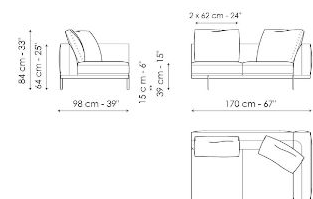

Data sheet

Sofa 268

Width: 268cm
Depth: 98cm
Height: 84cm

Sofa 244

Width: 244cm
Depth: 98cm
Height: 84cm

Sofa 196

Width: 196cm
Depth: 98cm
Height: 84cm

End section sofa 242

Width: 242cm
Depth: 98cm
Height: 84cm

End section sofa 218

Width: 218cm
Depth: 98cm
Height: 84cm

End section sofa 170

Width: 170cm
Depth: 98cm
Height: 84cm

End section sofa with tray 266

Width: 266cm
Depth: 98cm
Height: 84cm

End section sofa with tray 218

Width: 218cm
Depth: 98cm
Height: 84cm

Center section 216

Width: 216cm
Depth: 98cm
Height: 84cm

Center section 192

Width: 192cm
Depth: 98cm
Height: 84cm

Center section 144

Width: 144cm
Depth: 98cm
Height: 84cm

Depth: 24cm

Height: 27cm

Armrest 116

Width: 116cm

Depth: cm

Height: 31cm

Armrest 68

Width: 68cm