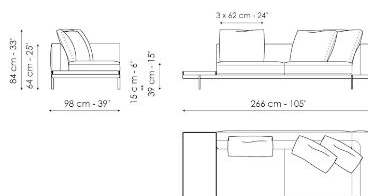

Data sheet

Sofa 268

Width: 268cm
Depth: 98cm
Height: 84cm

Sofa 244

Width: 244cm
Depth: 98cm
Height: 84cm

Sofa 196

Width: 196cm
Depth: 98cm
Height: 84cm

End section sofa 242

Width: 242cm
Depth: 98cm
Height: 84cm

End section sofa 218

Width: 218cm
Depth: 98cm
Height: 84cm

End section sofa 170

Width: 170cm
Depth: 98cm
Height: 84cm

End section sofa with tray 266

Width: 266cm
Depth: 98cm
Height: 84cm

End section sofa with tray 218

Width: 218cm
Depth: 98cm
Height: 84cm

Center section 216

Width: 216cm
Depth: 98cm
Height: 84cm

Center section 192

Width: 192cm
Depth: 98cm
Height: 84cm

Center section 144

Width: 144cm
Depth: 98cm
Height: 84cm

Center section with tray 264

Width: 264cm
Depth: 98cm
Height: 84cm

Center section with tray 240

Width: 240cm
Depth: 98cm
Height: 84cm

Center section with tray 192

Width: 192cm
Depth: 98cm
Height: 84cm

Dormeuse 242