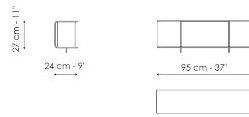

Width: 242cm
Depth: 98cm
Height: 84cm

Dormeuse 218

Width: 218cm
Depth: 98cm
Height: 84cm

Dormeuse 170

Width: 170cm
Depth: 98cm
Height: 84cm

Penisola 216

Width: 216cm
Depth: 98cm
Height: 84cm

Penisola 192
 Width: 192cm
 Depth: 98cm
 Height: 84cm

Penisola 144
 Width: 144cm
 Depth: 98cm
 Height: 84cm

Meridiana
 Width: 242cm
 Depth: 98cm
 Height: 84cm

Chaise longue
 Width: 170cm
 Depth: 98cm
 Height: 84cm

Chaise large
 Width: 218cm
 Depth: 96cm
 Height: 84cm

Pouf
 Width: 144cm
 Depth: 72cm
 Height: 39cm

Pouf with tray
 Width: 144cm
 Depth: 72cm
 Height: 39cm

Magazine holder armrest

Width: 95cm

Depth: 24cm

Height: 27cm

Coffee table

Width: 68cm

Depth: 24cm

Height: 27cm

Armrest 116

Width: 116cm

Depth: cm

Height: 31cm

Armrest 68

Width: 68cm