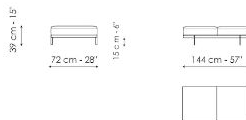

Width: 242cm
Depth: 98cm
Height: 84cm

Dormeuse 218

Width: 218cm
Depth: 98cm
Height: 84cm

Dormeuse 170

Width: 170cm
Depth: 98cm
Height: 84cm

Penisola 216

Width: 216cm
Depth: 98cm
Height: 84cm

Penisola 192
 Width: 192cm
 Depth: 98cm
 Height: 84cm

Penisola 144
 Width: 144cm
 Depth: 98cm
 Height: 84cm

Meridiana
 Width: 242cm
 Depth: 98cm
 Height: 84cm

Chaise longue
 Width: 170cm
 Depth: 98cm
 Height: 84cm

Chaise large
 Width: 218cm
 Depth: 96cm
 Height: 84cm

Pouf
 Width: 144cm
 Depth: 72cm
 Height: 39cm

Pouf with tray
 Width: 144cm
 Depth: 72cm
 Height: 39cm

Magazine holder armrest

Width: 95cm

Depth: 24cm

Height: 27cm

Coffee table

Width: 68cm

Depth: 24cm

Height: 27cm

Armrest 116

Width: 116cm

Depth: cm

Height: 31cm

Armrest 68

Width: 68cm