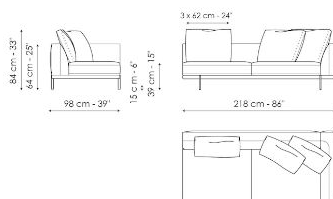

Data sheet

Sofa 268

Width: 268cm
Depth: 98cm
Height: 84cm

Sofa 244

Width: 244cm
Depth: 98cm
Height: 84cm

Sofa 196

Width: 196cm
Depth: 98cm
Height: 84cm

End section sofa 242

Width: 242cm
Depth: 98cm
Height: 84cm

End section sofa 218

Width: 218cm
Depth: 98cm
Height: 84cm

End section sofa 170

Width: 170cm
Depth: 98cm
Height: 84cm

End section sofa with tray 266

Width: 266cm
Depth: 98cm
Height: 84cm

End section sofa with tray 218

Width: 218cm
Depth: 98cm
Height: 84cm

Center section 216

Width: 216cm
Depth: 98cm
Height: 84cm

Center section 192

Width: 192cm
Depth: 98cm
Height: 84cm

Center section 144

Width: 144cm
Depth: 98cm
Height: 84cm

Depth: 24cm

Height: 27cm

Armrest 116

Width: 116cm

Depth: cm

Height: 31cm

Armrest 68

Width: 68cm