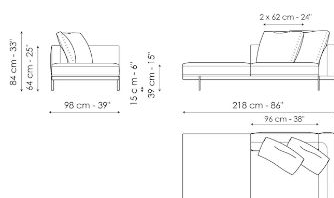

End section sofa with tray 218

Width: 218cm
Depth: 98cm
Height: 84cm

Center section 216

Width: 216cm
Depth: 98cm
Height: 84cm

Center section 192

Width: 192cm
Depth: 98cm
Height: 84cm

Center section 144

Width: 144cm
Depth: 98cm
Height: 84cm

Center section with tray 264

Width: 264cm
Depth: 98cm
Height: 84cm

Center section with tray 240

Width: 240cm
Depth: 98cm
Height: 84cm

Center section with tray 192

Width: 192cm
Depth: 98cm
Height: 84cm

Dormeuse 242

Width: 242cm
Depth: 98cm
Height: 84cm

Dormeuse 218

Width: 218cm
Depth: 98cm
Height: 84cm

Dormeuse 170

Width: 170cm
Depth: 98cm
Height: 84cm

Penisola 216

Width: 216cm
Depth: 98cm
Height: 84cm

Penisola 192
 Width: 192cm
 Depth: 98cm
 Height: 84cm

Penisola 144
 Width: 144cm
 Depth: 98cm
 Height: 84cm

Meridiana
 Width: 242cm
 Depth: 98cm
 Height: 84cm

Chaise longue
 Width: 170cm
 Depth: 98cm
 Height: 84cm

Chaise large
 Width: 218cm
 Depth: 96cm
 Height: 84cm