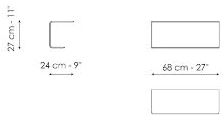

Width: 242cm
Depth: 98cm
Height: 84cm

Dormeuse 218

Width: 218cm
Depth: 98cm
Height: 84cm

Dormeuse 170

Width: 170cm
Depth: 98cm
Height: 84cm

Penisola 216

Width: 216cm
Depth: 98cm
Height: 84cm

Penisola 192
 Width: 192cm
 Depth: 98cm
 Height: 84cm

Penisola 144
 Width: 144cm
 Depth: 98cm
 Height: 84cm

Meridiana
 Width: 242cm
 Depth: 98cm
 Height: 84cm

Chaise longue
 Width: 170cm
 Depth: 98cm
 Height: 84cm

Chaise large
 Width: 218cm
 Depth: 96cm
 Height: 84cm

Pouf
 Width: 144cm
 Depth: 72cm
 Height: 39cm

Pouf with tray
 Width: 144cm
 Depth: 72cm
 Height: 39cm

Magazine holder armrest

Width: 95cm

Depth: 24cm

Height: 27cm

Coffee table

Width: 68cm

Depth: 24cm

Height: 27cm

Armrest 116

Width: 116cm

Depth: cm

Height: 31cm

Armrest 68

Width: 68cm