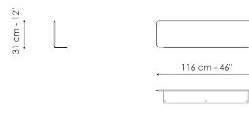

Width: 242cm
Depth: 98cm
Height: 84cm

Dormeuse 218

Width: 218cm
Depth: 98cm
Height: 84cm

Dormeuse 170

Width: 170cm
Depth: 98cm
Height: 84cm

Penisola 216

Width: 216cm
Depth: 98cm
Height: 84cm

Penisola 192
 Width: 192cm
 Depth: 98cm
 Height: 84cm

Penisola 144
 Width: 144cm
 Depth: 98cm
 Height: 84cm

Meridiana
 Width: 242cm
 Depth: 98cm
 Height: 84cm

Chaise longue
 Width: 170cm
 Depth: 98cm
 Height: 84cm

Chaise large
 Width: 218cm
 Depth: 96cm
 Height: 84cm

Pouf
 Width: 144cm
 Depth: 72cm
 Height: 39cm

Pouf with tray
 Width: 144cm
 Depth: 72cm
 Height: 39cm

Magazine holder armrest

Width: 95cm

Depth: 24cm

Height: 27cm

Coffee table

Width: 68cm

Depth: 24cm

Height: 27cm

Armrest 116

Width: 116cm

Depth: cm

Height: 31cm

Armrest 68

Width: 68cm