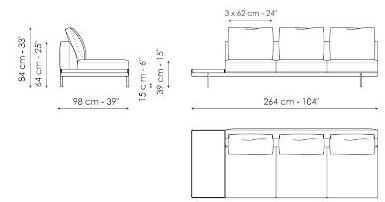

Width: 242cm
Depth: 98cm
Height: 84cm

End section sofa 218

Width: 218cm
Depth: 98cm
Height: 84cm

End section sofa 170

Width: 170cm
Depth: 98cm
Height: 84cm

End section sofa with tray 266

Width: 266cm
Depth: 98cm
Height: 84cm

End section sofa with tray 218

Width: 218cm
Depth: 98cm
Height: 84cm

Center section 216

Width: 216cm
Depth: 98cm
Height: 84cm

Center section 192

Width: 192cm
Depth: 98cm
Height: 84cm

Center section 144

Width: 144cm
Depth: 98cm
Height: 84cm

Center section with tray 264

Width: 264cm
Depth: 98cm
Height: 84cm

Center section with tray 240

Width: 240cm
Depth: 98cm
Height: 84cm

Center section with tray 192

Width: 192cm
Depth: 98cm
Height: 84cm

Dormeuse 242

Penisola 144
 Width: 144cm
 Depth: 98cm
 Height: 84cm

Meridiana
 Width: 242cm
 Depth: 98cm
 Height: 84cm

Chaise longue
 Width: 170cm
 Depth: 98cm
 Height: 84cm

Chaise large
 Width: 218cm
 Depth: 96cm
 Height: 84cm