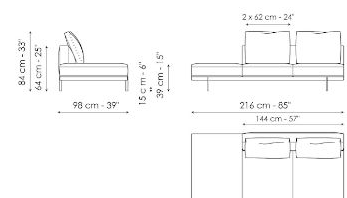

End section sofa with tray 218

Width: 218cm
Depth: 98cm
Height: 84cm

Center section 216

Width: 216cm
Depth: 98cm
Height: 84cm

Center section 192

Width: 192cm
Depth: 98cm
Height: 84cm

Center section 144

Width: 144cm
Depth: 98cm
Height: 84cm

Width: 242cm
Depth: 98cm
Height: 84cm

Dormeuse 218

Width: 218cm
Depth: 98cm
Height: 84cm

Dormeuse 170

Width: 170cm
Depth: 98cm
Height: 84cm

Penisola 216

Width: 216cm
Depth: 98cm
Height: 84cm

Penisola 192
 Width: 192cm
 Depth: 98cm
 Height: 84cm

Penisola 144
 Width: 144cm
 Depth: 98cm
 Height: 84cm

Meridiana
 Width: 242cm
 Depth: 98cm
 Height: 84cm

Chaise longue
 Width: 170cm
 Depth: 98cm
 Height: 84cm

Chaise large
 Width: 218cm
 Depth: 96cm
 Height: 84cm

Depth: 24cm

Height: 27cm

Armrest 116

Width: 116cm

Depth: cm

Height: 31cm

Armrest 68

Width: 68cm