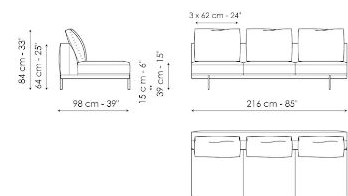

Data sheet

Sofa 268

Width: 268cm
Depth: 98cm
Height: 84cm

Sofa 244

Width: 244cm
Depth: 98cm
Height: 84cm

Sofa 196

Width: 196cm
Depth: 98cm
Height: 84cm

End section sofa 242

Width: 242cm
Depth: 98cm
Height: 84cm

End section sofa 218

Width: 218cm
Depth: 98cm
Height: 84cm

End section sofa 170

Width: 170cm
Depth: 98cm
Height: 84cm

End section sofa with tray 266

Width: 266cm
Depth: 98cm
Height: 84cm

End section sofa with tray 218

Width: 218cm
Depth: 98cm
Height: 84cm

Center section 216

Width: 216cm
Depth: 98cm
Height: 84cm

Center section 192

Width: 192cm
Depth: 98cm
Height: 84cm

Center section 144

Width: 144cm
Depth: 98cm
Height: 84cm

Center section with tray 264

Width: 264cm
Depth: 98cm
Height: 84cm

Center section with tray 240

Width: 240cm
Depth: 98cm
Height: 84cm

Center section with tray 192

Width: 192cm
Depth: 98cm
Height: 84cm

Dormeuse 242