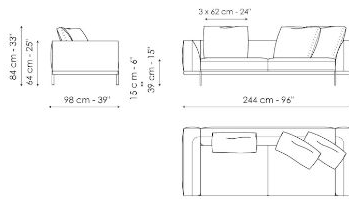

Data sheet

Sofa 268

Width: 268cm
Depth: 98cm
Height: 84cm

Sofa 244

Width: 244cm
Depth: 98cm
Height: 84cm

Sofa 196

Width: 196cm
Depth: 98cm
Height: 84cm

End section sofa 242

Width: 242cm
Depth: 98cm
Height: 84cm

End section sofa 218

Width: 218cm
Depth: 98cm
Height: 84cm

End section sofa 170

Width: 170cm
Depth: 98cm
Height: 84cm

End section sofa with tray 266

Width: 266cm
Depth: 98cm
Height: 84cm

End section sofa with tray 218

Width: 218cm
Depth: 98cm
Height: 84cm

Center section 216

Width: 216cm
Depth: 98cm
Height: 84cm

Center section 192

Width: 192cm
Depth: 98cm
Height: 84cm

Center section 144

Width: 144cm
Depth: 98cm
Height: 84cm

Depth: 24cm

Height: 27cm

Armrest 116

Width: 116cm

Depth: cm

Height: 31cm

Armrest 68

Width: 68cm