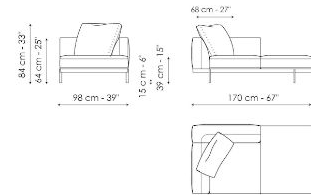

Center section with tray 264

Width: 264cm
Depth: 98cm
Height: 84cm

Center section with tray 240

Width: 240cm
Depth: 98cm
Height: 84cm

Center section with tray 192

Width: 192cm
Depth: 98cm
Height: 84cm

Dormeuse 242

Width: 242cm
Depth: 98cm
Height: 84cm

Dormeuse 218

Width: 218cm
Depth: 98cm
Height: 84cm

Dormeuse 170

Width: 170cm
Depth: 98cm
Height: 84cm

Penisola 216

Width: 216cm
Depth: 98cm
Height: 84cm

Penisola 192
 Width: 192cm
 Depth: 98cm
 Height: 84cm

Penisola 144
 Width: 144cm
 Depth: 98cm
 Height: 84cm

Meridiana
 Width: 242cm
 Depth: 98cm
 Height: 84cm

Chaise longue
 Width: 170cm
 Depth: 98cm
 Height: 84cm

Chaise large
 Width: 218cm
 Depth: 96cm
 Height: 84cm

Pouf
 Width: 144cm
 Depth: 72cm
 Height: 39cm

Pouf with tray
 Width: 144cm
 Depth: 72cm
 Height: 39cm

Magazine holder armrest

Width: 95cm

Depth: 24cm

Height: 27cm

Coffee table

Width: 68cm