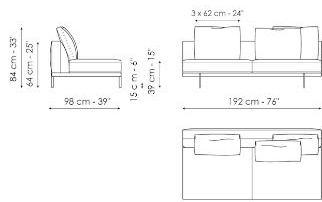

Data sheet

Sofa 268

Width: 268cm
Depth: 98cm
Height: 84cm

Sofa 244

Width: 244cm
Depth: 98cm
Height: 84cm

Sofa 196

Width: 196cm
Depth: 98cm
Height: 84cm

End section sofa 242

Width: 242cm
Depth: 98cm
Height: 84cm

End section sofa 218

Width: 218cm
Depth: 98cm
Height: 84cm

End section sofa 170

Width: 170cm
Depth: 98cm
Height: 84cm

End section sofa with tray 266

Width: 266cm
Depth: 98cm
Height: 84cm

End section sofa with tray 218

Width: 218cm
Depth: 98cm
Height: 84cm

Center section 216

Width: 216cm
Depth: 98cm
Height: 84cm

Center section 192

Width: 192cm
Depth: 98cm
Height: 84cm

Center section 144

Width: 144cm
Depth: 98cm
Height: 84cm

Center section with tray 264

Width: 264cm
Depth: 98cm
Height: 84cm

Center section with tray 240

Width: 240cm
Depth: 98cm
Height: 84cm

Center section with tray 192

Width: 192cm
Depth: 98cm
Height: 84cm

Dormeuse 242