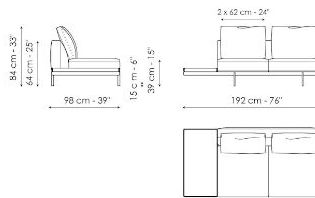

Data sheet

Sofa 268

Width: 268cm
Depth: 98cm
Height: 84cm

Sofa 244

Width: 244cm
Depth: 98cm
Height: 84cm

Sofa 196

Width: 196cm
Depth: 98cm
Height: 84cm

End section sofa 242

Width: 242cm
Depth: 98cm
Height: 84cm

End section sofa 218

Width: 218cm
Depth: 98cm
Height: 84cm

End section sofa 170

Width: 170cm
Depth: 98cm
Height: 84cm

End section sofa with tray 266

Width: 266cm
Depth: 98cm
Height: 84cm

End section sofa with tray 218

Width: 218cm
Depth: 98cm
Height: 84cm

Center section 216

Width: 216cm
Depth: 98cm
Height: 84cm

Center section 192

Width: 192cm
Depth: 98cm
Height: 84cm

Center section 144

Width: 144cm
Depth: 98cm
Height: 84cm

Center section with tray 264

Width: 264cm
Depth: 98cm
Height: 84cm

Center section with tray 240

Width: 240cm
Depth: 98cm
Height: 84cm

Center section with tray 192

Width: 192cm
Depth: 98cm
Height: 84cm

Dormeuse 242