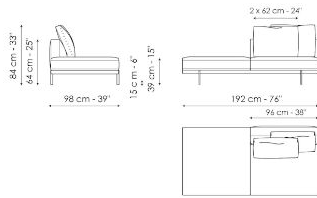

End section sofa with tray 218

Width: 218cm
Depth: 98cm
Height: 84cm

Center section 216

Width: 216cm
Depth: 98cm
Height: 84cm

Center section 192

Width: 192cm
Depth: 98cm
Height: 84cm

Center section 144

Width: 144cm
Depth: 98cm
Height: 84cm

Center section with tray 264

Width: 264cm
Depth: 98cm
Height: 84cm

Center section with tray 240

Width: 240cm
Depth: 98cm
Height: 84cm

Center section with tray 192

Width: 192cm
Depth: 98cm
Height: 84cm

Dormeuse 242

Width: 242cm
Depth: 98cm
Height: 84cm

Dormeuse 218

Width: 218cm
Depth: 98cm
Height: 84cm

Dormeuse 170

Width: 170cm
Depth: 98cm
Height: 84cm

Penisola 216

Width: 216cm
Depth: 98cm
Height: 84cm

Penisola 192
 Width: 192cm
 Depth: 98cm
 Height: 84cm

Penisola 144
 Width: 144cm
 Depth: 98cm
 Height: 84cm

Meridiana
 Width: 242cm
 Depth: 98cm
 Height: 84cm

Chaise longue
 Width: 170cm
 Depth: 98cm
 Height: 84cm

Chaise large
 Width: 218cm
 Depth: 96cm
 Height: 84cm