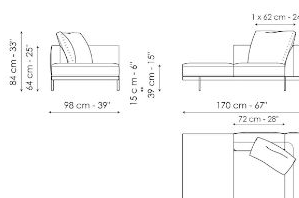

End section sofa with tray 218

Width: 218cm
Depth: 98cm
Height: 84cm

Center section 216

Width: 216cm
Depth: 98cm
Height: 84cm

Center section 192

Width: 192cm
Depth: 98cm
Height: 84cm

Center section 144

Width: 144cm
Depth: 98cm
Height: 84cm

Center section with tray 264

Width: 264cm
Depth: 98cm
Height: 84cm

Center section with tray 240

Width: 240cm
Depth: 98cm
Height: 84cm

Center section with tray 192

Width: 192cm
Depth: 98cm
Height: 84cm

Dormeuse 242

Width: 242cm
Depth: 98cm
Height: 84cm

Dormeuse 218

Width: 218cm
Depth: 98cm
Height: 84cm

Dormeuse 170

Width: 170cm
Depth: 98cm
Height: 84cm

Penisola 216

Width: 216cm
Depth: 98cm
Height: 84cm

Penisola 192
 Width: 192cm
 Depth: 98cm
 Height: 84cm

Penisola 144
 Width: 144cm
 Depth: 98cm
 Height: 84cm

Meridiana
 Width: 242cm
 Depth: 98cm
 Height: 84cm

Chaise longue
 Width: 170cm
 Depth: 98cm
 Height: 84cm

Chaise large
 Width: 218cm
 Depth: 96cm
 Height: 84cm