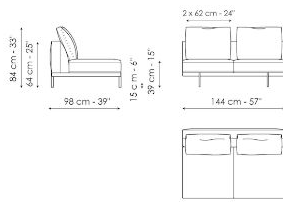

Data sheet

Sofa 268

Width: 268cm
Depth: 98cm
Height: 84cm

Sofa 244

Width: 244cm
Depth: 98cm
Height: 84cm

Sofa 196

Width: 196cm
Depth: 98cm
Height: 84cm

End section sofa 242

Width: 242cm
Depth: 98cm
Height: 84cm

End section sofa 218

Width: 218cm
Depth: 98cm
Height: 84cm

End section sofa 170

Width: 170cm
Depth: 98cm
Height: 84cm

End section sofa with tray 266

Width: 266cm
Depth: 98cm
Height: 84cm

End section sofa with tray 218

Width: 218cm
Depth: 98cm
Height: 84cm

Center section 216

Width: 216cm
Depth: 98cm
Height: 84cm

Center section 192

Width: 192cm
Depth: 98cm
Height: 84cm

Center section 144

Width: 144cm
Depth: 98cm
Height: 84cm

Center section with tray 264

Width: 264cm
Depth: 98cm
Height: 84cm

Center section with tray 240

Width: 240cm
Depth: 98cm
Height: 84cm

Center section with tray 192

Width: 192cm
Depth: 98cm
Height: 84cm

Dormeuse 242