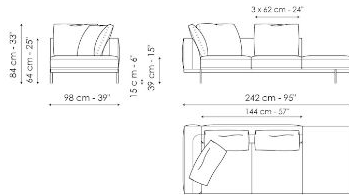

Width: 242cm
Depth: 98cm
Height: 84cm

Dormeuse 218

Width: 218cm
Depth: 98cm
Height: 84cm

Dormeuse 170

Width: 170cm
Depth: 98cm
Height: 84cm

Penisola 216

Width: 216cm
Depth: 98cm
Height: 84cm

Penisola 192
 Width: 192cm
 Depth: 98cm
 Height: 84cm

Penisola 144
 Width: 144cm
 Depth: 98cm
 Height: 84cm

Meridiana
 Width: 242cm
 Depth: 98cm
 Height: 84cm

Chaise longue
 Width: 170cm
 Depth: 98cm
 Height: 84cm

Chaise large
 Width: 218cm
 Depth: 96cm
 Height: 84cm

Pouf
 Width: 144cm
 Depth: 72cm
 Height: 39cm

Pouf with tray
 Width: 144cm
 Depth: 72cm
 Height: 39cm

Magazine holder armrest

Width: 95cm

Depth: 24cm

Height: 27cm

Coffee table

Width: 68cm

Depth: 24cm

Height: 27cm

Armrest 116

Width: 116cm

Depth: cm

Height: 31cm

Armrest 68

Width: 68cm