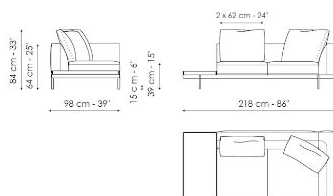

Data sheet

Sofa 268

Width: 268cm
Depth: 98cm
Height: 84cm

Sofa 244

Width: 244cm
Depth: 98cm
Height: 84cm

Sofa 196

Width: 196cm
Depth: 98cm
Height: 84cm

End section sofa 242

Width: 242cm
Depth: 98cm
Height: 84cm

End section sofa 218

Width: 218cm
Depth: 98cm
Height: 84cm

End section sofa 170

Width: 170cm
Depth: 98cm
Height: 84cm

End section sofa with tray 266

Width: 266cm
Depth: 98cm
Height: 84cm

End section sofa with tray 218

Width: 218cm
Depth: 98cm
Height: 84cm

Center section 216

Width: 216cm
Depth: 98cm
Height: 84cm

Center section 192

Width: 192cm
Depth: 98cm
Height: 84cm

Center section 144

Width: 144cm
Depth: 98cm
Height: 84cm

Center section with tray 264

Width: 264cm
Depth: 98cm
Height: 84cm

Center section with tray 240

Width: 240cm
Depth: 98cm
Height: 84cm

Center section with tray 192

Width: 192cm
Depth: 98cm
Height: 84cm

Dormeuse 242