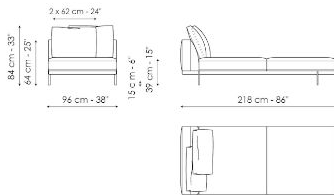

End section sofa with tray 218

Width: 218cm
Depth: 98cm
Height: 84cm

Center section 216

Width: 216cm
Depth: 98cm
Height: 84cm

Center section 192

Width: 192cm
Depth: 98cm
Height: 84cm

Center section 144

Width: 144cm
Depth: 98cm
Height: 84cm

Width: 242cm
Depth: 98cm
Height: 84cm

Dormeuse 218

Width: 218cm
Depth: 98cm
Height: 84cm

Dormeuse 170

Width: 170cm
Depth: 98cm
Height: 84cm

Penisola 216

Width: 216cm
Depth: 98cm
Height: 84cm

Penisola 192
 Width: 192cm
 Depth: 98cm
 Height: 84cm

Penisola 144
 Width: 144cm
 Depth: 98cm
 Height: 84cm

Meridiana
 Width: 242cm
 Depth: 98cm
 Height: 84cm

Chaise longue
 Width: 170cm
 Depth: 98cm
 Height: 84cm

Chaise large
 Width: 218cm
 Depth: 96cm
 Height: 84cm

Pouf
 Width: 144cm
 Depth: 72cm
 Height: 39cm

Pouf with tray
 Width: 144cm
 Depth: 72cm
 Height: 39cm

Magazine holder armrest

Width: 95cm

Depth: 24cm

Height: 27cm

Coffee table

Width: 68cm