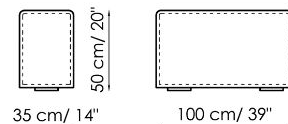

Width: 105-115cm
 Depth: 150cm
 Height: 68cm

Central section 210

Width: 210cm
 Depth: 100cm
 Height: 68cm

Central section 160

Width: 160cm
 Depth: 100cm
 Height: 68cm

Central section 140

Width: 140cm
 Depth: 100cm
 Height: 68cm

Width: 32cm
 Depth: 125cm
 Height: 68cm

Backrest-corner depth 100

Width: 32cm
 Depth: 100cm
 Height: 68cm

Chaise longue 150x70

Width: 70cm
 Depth: 150cm
 Height: 68cm

Penisola with backrest 100x150

Width: 100cm
 Depth: 150cm
 Height: 68cm

Penisola 100x150

Width: 100cm
 Depth: 150cm
 Height: 44cm

Penisola 100x100

Width: 100cm
 Depth: 100cm
 Height: 44cm

Penisola 100x75

Width: 100cm
 Depth: 75cm
 Height: 44cm

High armrest 68x25

Width: 25cm
 Depth: 100cm
 Height: 68cm

High armrest 68x35

Width: 35cm
 Depth: 100cm
 Height: 68cm

Low armrest 50x25

Width: 25cm
 Depth: 100cm
 Height: 50cm

Low armrest 50x35

Width: 35cm
 Depth: 100cm
 Height: 50cm

Pouf 100x150

Width: 100cm
 Depth: 150cm
 Height: 44cm