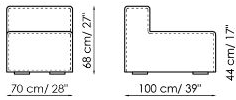

Width: 105-115cm
 Depth: 150cm
 Height: 68cm

Central section 210

Width: 210cm
 Depth: 100cm
 Height: 68cm

Central section 160

Width: 160cm
 Depth: 100cm
 Height: 68cm

Central section 140

Width: 140cm
 Depth: 100cm
 Height: 68cm

Central section 120

Width: 120cm
 Depth: 125cm
 Height: 68cm

Central section 120

Width: 120cm
 Depth: 100cm
 Height: 68cm

Central section 100

Width: 100cm
 Depth: 100cm
 Height: 68cm

Central section 70

Width: 70cm
 Depth: 125cm
 Height: 68cm

Central section 70 movable

Width: 70cm
 Depth: 125-150cm
 Height: 68cm

Central section 70

Width: 70cm
 Depth: 100cm
 Height: 68cm

Central section 70 movable

Width: 70cm
 Depth: 100-125cm
 Height: 68cm

Backrest-corner depth 125

Width: 32cm
 Depth: 125cm
 Height: 68cm

Backrest-corner depth 100

Width: 32cm
 Depth: 100cm
 Height: 68cm

Chaise longue 150x70

Width: 70cm
 Depth: 150cm
 Height: 68cm

Penisola with backrest 100x150

Width: 100cm
 Depth: 150cm
 Height: 68cm