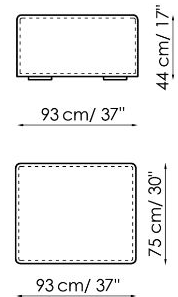

Width: 32cm
 Depth: 125cm
 Height: 68cm

Backrest-corner depth 100

Width: 32cm
 Depth: 100cm
 Height: 68cm

Chaise longue 150x70

Width: 70cm
 Depth: 150cm
 Height: 68cm

Penisola with backrest 100x150

Width: 100cm
 Depth: 150cm
 Height: 68cm

Penisola 100x150

Width: 100cm
 Depth: 150cm
 Height: 44cm

Penisola 100x100

Width: 100cm
 Depth: 100cm
 Height: 44cm

Penisola 100x75

Width: 100cm
 Depth: 75cm
 Height: 44cm

High armrest 68x25

Width: 25cm
 Depth: 100cm
 Height: 68cm

High armrest 68x35

Width: 35cm
 Depth: 100cm
 Height: 68cm

Low armrest 50x25

Width: 25cm
 Depth: 100cm
 Height: 50cm

Low armrest 50x35

Width: 35cm
 Depth: 100cm
 Height: 50cm

Pouf 100x150

Width: 100cm
 Depth: 150cm
 Height: 44cm

Pouf 100x100

Width: 100cm
 Depth: 100cm
 Height: 44cm

Pouf 100x75

Width: 100cm
 Depth: 75cm
 Height: 44cm

Pouf 93x75

Width: 93cm
 Depth: 75cm
 Height: 44cm

Feather cushion with edge

Width: 50cm
 Depth: -cm
 Height: 50cm