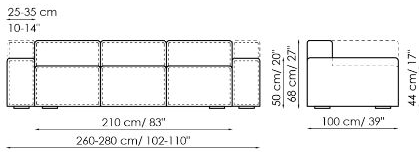

Data sheet

Sofa 260-280

Width: 260-280cm

Depth: 100cm

Height: 68cm

Sofa 210-230

Width: 210-230cm

Depth: 100cm

Height: 68cm

Sofa 190-210

Width: 190-210cm

Depth: 100cm

Height: 68cm

End section sofa 235-245

Width: 235-245cm

Depth: 100cm

Width: 105-115cm
 Depth: 150cm
 Height: 68cm

Central section 210

Width: 210cm
 Depth: 100cm
 Height: 68cm

Central section 160

Width: 160cm
 Depth: 100cm
 Height: 68cm

Central section 140

Width: 140cm
 Depth: 100cm
 Height: 68cm

High armrest 68x35

Width: 35cm
 Depth: 100cm
 Height: 68cm

Low armrest 50x25

Width: 25cm
 Depth: 100cm
 Height: 50cm

Low armrest 50x35

Width: 35cm
 Depth: 100cm
 Height: 50cm

Pouf 100x150

Width: 100cm
 Depth: 150cm
 Height: 44cm