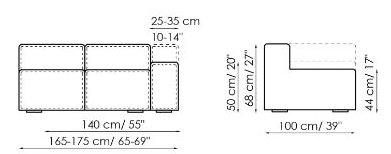

Height: 68cm

Sofa 190-210

Width: 190-210cm

Depth: 100cm

Height: 68cm

End section sofa 235-245

Width: 235-245cm

Depth: 100cm

Height: 68cm

End section sofa 185-195

Width: 185-195cm

Depth: 100cm

Height: 68cm

End section sofa 165-175

Width: 165-175cm

Depth: 100cm

Height: 68cm

Corner sofa 242

Width: 242cm

Depth: 100cm

Height: 68cm

Corner sofa 192

Width: 192cm

Depth: 100cm

Width: 105-115cm
 Depth: 150cm
 Height: 68cm

Central section 210

Width: 210cm
 Depth: 100cm
 Height: 68cm

Central section 160

Width: 160cm
 Depth: 100cm
 Height: 68cm

Central section 140

Width: 140cm
 Depth: 100cm
 Height: 68cm