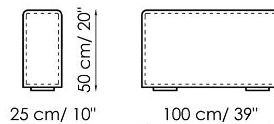

Width: 105-115cm
 Depth: 150cm
 Height: 68cm

Central section 210

Width: 210cm
 Depth: 100cm
 Height: 68cm

Central section 160

Width: 160cm
 Depth: 100cm
 Height: 68cm

Central section 140

Width: 140cm
 Depth: 100cm
 Height: 68cm

Width: 32cm
 Depth: 125cm
 Height: 68cm

Backrest-corner depth 100

Width: 32cm
 Depth: 100cm
 Height: 68cm

Chaise longue 150x70

Width: 70cm
 Depth: 150cm
 Height: 68cm

Penisola with backrest 100x150

Width: 100cm
 Depth: 150cm
 Height: 68cm

Penisola 100x150

Width: 100cm
 Depth: 150cm
 Height: 44cm

Penisola 100x100

Width: 100cm
 Depth: 100cm
 Height: 44cm

Penisola 100x75

Width: 100cm
 Depth: 75cm
 Height: 44cm

High armrest 68x25

Width: 25cm
 Depth: 100cm
 Height: 68cm

High armrest 68x35

Width: 35cm
 Depth: 100cm
 Height: 68cm

Low armrest 50x25

Width: 25cm
 Depth: 100cm
 Height: 50cm

Low armrest 50x35

Width: 35cm
 Depth: 100cm
 Height: 50cm

Pouf 100x150

Width: 100cm
 Depth: 150cm
 Height: 44cm