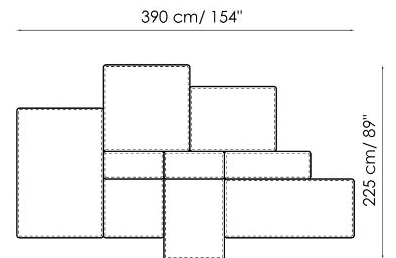

Penisola 100x150

Width: 100cm
 Depth: 150cm
 Height: 44cm

Penisola 100x100

Width: 100cm
 Depth: 100cm
 Height: 44cm

Penisola 100x75

Width: 100cm
 Depth: 75cm
 Height: 44cm

High armrest 68x25

Width: 25cm
 Depth: 100cm
 Height: 68cm

High armrest 68x35

Width: 35cm
 Depth: 100cm
 Height: 68cm

Low armrest 50x25

Width: 25cm
 Depth: 100cm
 Height: 50cm

Low armrest 50x35

Width: 35cm
 Depth: 100cm
 Height: 50cm

Pouf 100x150

Width: 100cm
 Depth: 150cm
 Height: 44cm

Pouf 100x100

Width: 100cm
 Depth: 100cm
 Height: 44cm

Pouf 100x75

Width: 100cm
 Depth: 75cm
 Height: 44cm

Pouf 93x75

Width: 93cm
 Depth: 75cm
 Height: 44cm

Feather cushion with edge

Width: 50cm
 Depth: -cm
 Height: 50cm

Combination

Width: 380cm
 Depth: 175cm
 Height: 68cm

Combination

Width: 390cm
 Depth: 225cm
 Height: 68cm

Combination
 Width: 342cm
 Depth: 250cm
 Height: 68cm

Semi-corner 240
 Width: 240cm
 Depth: 141cm
 Height: 68cm