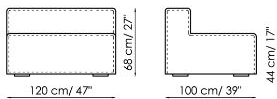

Height: 68cm

Corner sofa 242

Width: 242cm

Depth: 100cm

Height: 68cm

Corner sofa 192

Width: 192cm

Depth: 100cm

Height: 68cm

Corner sofa 172

Width: 172cm

Depth: 100cm

Height: 68cm

Chaise longue 125-135x170

Width: 125-135cm
 Depth: 170cm
 Height: 68cm

Chaise longue 105-115x150

Width: 105-115cm
 Depth: 150cm
 Height: 68cm

Central section 210

Width: 210cm
 Depth: 100cm
 Height: 68cm

Central section 160

Width: 160cm
 Depth: 100cm
 Height: 68cm

Central section 140

Width: 140cm
 Depth: 100cm
 Height: 68cm

Central section 120

Width: 120cm
 Depth: 125cm
 Height: 68cm

Central section 120

Width: 120cm
 Depth: 100cm
 Height: 68cm

Central section 100

Width: 100cm
 Depth: 100cm
 Height: 68cm

Central section 70

Width: 70cm
 Depth: 125cm
 Height: 68cm