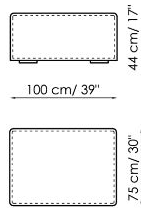

Width: 105-115cm
 Depth: 150cm
 Height: 68cm

Central section 210

Width: 210cm
 Depth: 100cm
 Height: 68cm

Central section 160

Width: 160cm
 Depth: 100cm
 Height: 68cm

Central section 140

Width: 140cm
 Depth: 100cm
 Height: 68cm

Central section 120

Width: 120cm
 Depth: 125cm
 Height: 68cm

Central section 120

Width: 120cm
 Depth: 100cm
 Height: 68cm

Central section 100

Width: 100cm
 Depth: 100cm
 Height: 68cm

Central section 70

Width: 70cm
 Depth: 125cm
 Height: 68cm

Width: 32cm
 Depth: 125cm
 Height: 68cm

Backrest-corner depth 100

Width: 32cm
 Depth: 100cm
 Height: 68cm

Chaise longue 150x70

Width: 70cm
 Depth: 150cm
 Height: 68cm

Penisola with backrest 100x150

Width: 100cm
 Depth: 150cm
 Height: 68cm

Penisola 100x150

Width: 100cm
 Depth: 150cm
 Height: 44cm

Penisola 100x100

Width: 100cm
 Depth: 100cm
 Height: 44cm

Penisola 100x75

Width: 100cm
 Depth: 75cm
 Height: 44cm

High armrest 68x25

Width: 25cm
 Depth: 100cm
 Height: 68cm