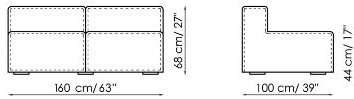

Height: 68cm

Corner sofa 242

Width: 242cm

Depth: 100cm

Height: 68cm

Corner sofa 192

Width: 192cm

Depth: 100cm

Height: 68cm

Corner sofa 172

Width: 172cm

Depth: 100cm

Height: 68cm

Chaise longue 125-135x170

Width: 125-135cm
 Depth: 170cm
 Height: 68cm

Chaise longue 105-115x150

Width: 105-115cm
 Depth: 150cm
 Height: 68cm

Central section 210

Width: 210cm
 Depth: 100cm
 Height: 68cm

Central section 160

Width: 160cm
 Depth: 100cm
 Height: 68cm

Central section 140

Width: 140cm
 Depth: 100cm
 Height: 68cm

Central section 120

Width: 120cm
 Depth: 125cm
 Height: 68cm

Central section 120

Width: 120cm
 Depth: 100cm
 Height: 68cm

Central section 100

Width: 100cm
 Depth: 100cm
 Height: 68cm

Central section 70

Width: 70cm
 Depth: 125cm
 Height: 68cm