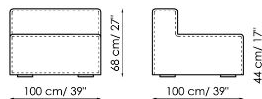

Height: 68cm

Corner sofa 172

Width: 172cm

Depth: 100cm

Height: 68cm

Chaise longue 125-135x170

Width: 125-135cm
 Depth: 170cm
 Height: 68cm

Chaise longue 105-115x150

Width: 105-115cm
 Depth: 150cm
 Height: 68cm

Central section 210

Width: 210cm
 Depth: 100cm
 Height: 68cm

Central section 160

Width: 160cm
 Depth: 100cm
 Height: 68cm

Central section 140

Width: 140cm
 Depth: 100cm
 Height: 68cm

Central section 120

Width: 120cm
 Depth: 125cm
 Height: 68cm

Central section 120

Width: 120cm
 Depth: 100cm
 Height: 68cm

Central section 100

Width: 100cm
 Depth: 100cm
 Height: 68cm

Central section 70

Width: 70cm
 Depth: 125cm
 Height: 68cm

Central section 70 movable

Width: 70cm
 Depth: 125-150cm
 Height: 68cm

Central section 70

Width: 70cm
 Depth: 100cm
 Height: 68cm

Central section 70 movable

Width: 70cm
 Depth: 100-125cm
 Height: 68cm

Backrest-corner depth 125