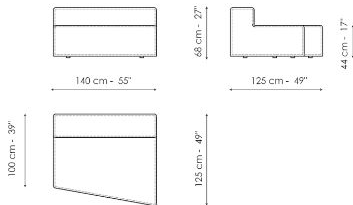

Penisola 100x150

Width: 100cm
 Depth: 150cm
 Height: 44cm

Penisola 100x100

Width: 100cm
 Depth: 100cm
 Height: 44cm

Penisola 100x75

Width: 100cm
 Depth: 75cm
 Height: 44cm

High armrest 68x25

Width: 25cm
 Depth: 100cm
 Height: 68cm

Pouf 100x100

Width: 100cm
 Depth: 100cm
 Height: 44cm

Pouf 100x75

Width: 100cm
 Depth: 75cm
 Height: 44cm

Pouf 93x75

Width: 93cm
 Depth: 75cm
 Height: 44cm

Feather cushion with edge

Width: 50cm
 Depth: -cm
 Height: 50cm

Combination

Width: 380cm
 Depth: 175cm
 Height: 68cm

Combination

Width: 390cm
 Depth: 225cm
 Height: 68cm

Combination
 Width: 342cm
 Depth: 250cm
 Height: 68cm

Semi-corner 240
 Width: 240cm
 Depth: 141cm
 Height: 68cm

Semi-corner 190
 Width: 190cm
 Depth: 130cm
 Height: 68cm

Trapezium 180
 Width: 180cm
 Depth: 125cm
 Height: 68cm

Trapezium 140
 Width: 140cm
 Depth: 125cm
 Height: 68cm

Penisola
 Width: 100cm
 Depth: 100cm
 Height: 68cm