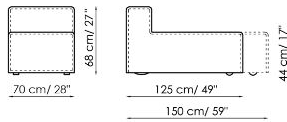

Width: 105-115cm
 Depth: 150cm
 Height: 68cm

Central section 210

Width: 210cm
 Depth: 100cm
 Height: 68cm

Central section 160

Width: 160cm
 Depth: 100cm
 Height: 68cm

Central section 140

Width: 140cm
 Depth: 100cm
 Height: 68cm

Central section 120

Width: 120cm
 Depth: 125cm
 Height: 68cm

Central section 120

Width: 120cm
 Depth: 100cm
 Height: 68cm

Central section 100

Width: 100cm
 Depth: 100cm
 Height: 68cm

Central section 70

Width: 70cm
 Depth: 125cm
 Height: 68cm

Central section 70 movable

Width: 70cm
 Depth: 125-150cm
 Height: 68cm

Central section 70

Width: 70cm
 Depth: 100cm
 Height: 68cm

Central section 70 movable

Width: 70cm
 Depth: 100-125cm
 Height: 68cm

Backrest-corner depth 125

Width: 32cm
 Depth: 125cm
 Height: 68cm

Backrest-corner depth 100

Width: 32cm
 Depth: 100cm
 Height: 68cm

Chaise longue 150x70

Width: 70cm
 Depth: 150cm
 Height: 68cm

Penisola with backrest 100x150

Width: 100cm
 Depth: 150cm
 Height: 68cm