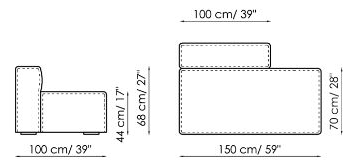

Width: 105-115cm
 Depth: 150cm
 Height: 68cm

Central section 210

Width: 210cm
 Depth: 100cm
 Height: 68cm

Central section 160

Width: 160cm
 Depth: 100cm
 Height: 68cm

Central section 140

Width: 140cm
 Depth: 100cm
 Height: 68cm

Central section 120

Width: 120cm
 Depth: 125cm
 Height: 68cm

Central section 120

Width: 120cm
 Depth: 100cm
 Height: 68cm

Central section 100

Width: 100cm
 Depth: 100cm
 Height: 68cm

Central section 70

Width: 70cm
 Depth: 125cm
 Height: 68cm

Central section 70 movable

Width: 70cm
 Depth: 125-150cm
 Height: 68cm

Central section 70

Width: 70cm
 Depth: 100cm
 Height: 68cm

Central section 70 movable

Width: 70cm
 Depth: 100-125cm
 Height: 68cm

Backrest-corner depth 125

Width: 32cm
 Depth: 125cm
 Height: 68cm

Backrest-corner depth 100

Width: 32cm
 Depth: 100cm
 Height: 68cm

Chaise longue 150x70

Width: 70cm
 Depth: 150cm
 Height: 68cm

Penisola with backrest 100x150

Width: 100cm
 Depth: 150cm
 Height: 68cm