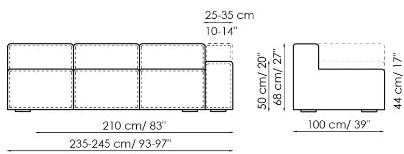

Data sheet

Sofa 260-280

Width: 260-280cm

Depth: 100cm

Height: 68cm

Sofa 210-230

Width: 210-230cm

Depth: 100cm

Height: 68cm

Sofa 190-210

Width: 190-210cm

Depth: 100cm

Height: 68cm

End section sofa 235-245

Width: 235-245cm

Depth: 100cm

Height: 68cm

End section sofa 185-195

Width: 185-195cm

Depth: 100cm

Height: 68cm

End section sofa 165-175

Width: 165-175cm

Depth: 100cm

Height: 68cm

Corner sofa 242

Width: 242cm

Depth: 100cm

Height: 68cm

Corner sofa 192

Width: 192cm

Depth: 100cm