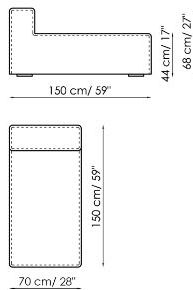

Width: 105-115cm
 Depth: 150cm
 Height: 68cm

Central section 210

Width: 210cm
 Depth: 100cm
 Height: 68cm

Central section 160

Width: 160cm
 Depth: 100cm
 Height: 68cm

Central section 140

Width: 140cm
 Depth: 100cm
 Height: 68cm

Central section 120

Width: 120cm
 Depth: 125cm
 Height: 68cm

Central section 120

Width: 120cm
 Depth: 100cm
 Height: 68cm

Central section 100

Width: 100cm
 Depth: 100cm
 Height: 68cm

Central section 70

Width: 70cm
 Depth: 125cm
 Height: 68cm

Central section 70 movable

Width: 70cm
 Depth: 125-150cm
 Height: 68cm

Central section 70

Width: 70cm
 Depth: 100cm
 Height: 68cm

Central section 70 movable

Width: 70cm
 Depth: 100-125cm
 Height: 68cm

Backrest-corner depth 125

Width: 32cm
 Depth: 125cm
 Height: 68cm

Backrest-corner depth 100

Width: 32cm
 Depth: 100cm
 Height: 68cm

Chaise longue 150x70

Width: 70cm
 Depth: 150cm
 Height: 68cm

Penisola with backrest 100x150

Width: 100cm
 Depth: 150cm
 Height: 68cm