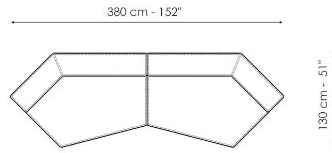

Penisola 100x150

Width: 100cm
 Depth: 150cm
 Height: 44cm

Penisola 100x100

Width: 100cm
 Depth: 100cm
 Height: 44cm

Penisola 100x75

Width: 100cm
 Depth: 75cm
 Height: 44cm

High armrest 68x25

Width: 25cm
 Depth: 100cm
 Height: 68cm

Combination

Width: 380cm
 Depth: 175cm
 Height: 68cm

Combination

Width: 390cm
 Depth: 225cm
 Height: 68cm

Combination
 Width: 342cm
 Depth: 250cm
 Height: 68cm

Semi-corner 240
 Width: 240cm
 Depth: 141cm
 Height: 68cm

Semi-corner 190
 Width: 190cm
 Depth: 130cm
 Height: 68cm

Trapezium 180
 Width: 180cm
 Depth: 125cm
 Height: 68cm

Trapezium 140
 Width: 140cm
 Depth: 125cm
 Height: 68cm

Penisola
 Width: 100cm
 Depth: 100cm
 Height: 68cm

Large armrest
 Width: 50cm
 Depth: 100cm
 Height: 50cm

Combination
 Width: 380cm
 Depth: 130cm
 Height: 68cm

Combination
 Width: 390cm
 Depth: 141cm
 Height: 68cm

Combination
 Width: 364cm
 Depth: 265cm
 Height: 68cm