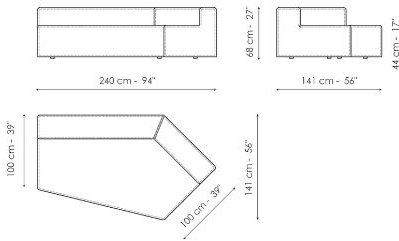

Penisola 100x150

Width: 100cm
 Depth: 150cm
 Height: 44cm

Penisola 100x100

Width: 100cm
 Depth: 100cm
 Height: 44cm

Penisola 100x75

Width: 100cm
 Depth: 75cm
 Height: 44cm

High armrest 68x25

Width: 25cm
 Depth: 100cm
 Height: 68cm

Pouf 100x100

Width: 100cm
 Depth: 100cm
 Height: 44cm

Pouf 100x75

Width: 100cm
 Depth: 75cm
 Height: 44cm

Pouf 93x75

Width: 93cm
 Depth: 75cm
 Height: 44cm

Feather cushion with edge

Width: 50cm
 Depth: -cm
 Height: 50cm

Combination

Width: 380cm
 Depth: 175cm
 Height: 68cm

Combination

Width: 390cm
 Depth: 225cm
 Height: 68cm

Combination
 Width: 342cm
 Depth: 250cm
 Height: 68cm

Semi-corner 240
 Width: 240cm
 Depth: 141cm
 Height: 68cm

Semi-corner 190
 Width: 190cm
 Depth: 130cm
 Height: 68cm

Trapezium 180
 Width: 180cm
 Depth: 125cm
 Height: 68cm

Trapezium 140
 Width: 140cm
 Depth: 125cm
 Height: 68cm

Penisola
 Width: 100cm
 Depth: 100cm
 Height: 68cm