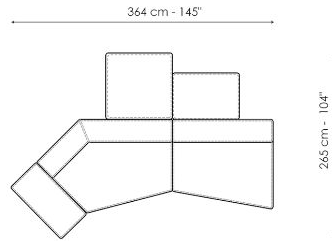

Pouf 100x100

Width: 100cm
 Depth: 100cm
 Height: 44cm

Pouf 100x75

Width: 100cm
 Depth: 75cm
 Height: 44cm

Pouf 93x75

Width: 93cm
 Depth: 75cm
 Height: 44cm

Feather cushion with edge

Width: 50cm
 Depth: -cm
 Height: 50cm

Combination

Width: 380cm
 Depth: 175cm
 Height: 68cm

Combination

Width: 390cm
 Depth: 225cm
 Height: 68cm

Combination
 Width: 342cm
 Depth: 250cm
 Height: 68cm

Semi-corner 240
 Width: 240cm
 Depth: 141cm
 Height: 68cm

Semi-corner 190
 Width: 190cm
 Depth: 130cm
 Height: 68cm

Trapezium 180
 Width: 180cm
 Depth: 125cm
 Height: 68cm

Trapezium 140
 Width: 140cm
 Depth: 125cm
 Height: 68cm

Penisola
 Width: 100cm
 Depth: 100cm
 Height: 68cm

Large armrest
 Width: 50cm
 Depth: 100cm
 Height: 50cm

Combination
 Width: 380cm
 Depth: 130cm
 Height: 68cm

Combination
 Width: 390cm
 Depth: 141cm
 Height: 68cm

Combination
 Width: 364cm
 Depth: 265cm
 Height: 68cm