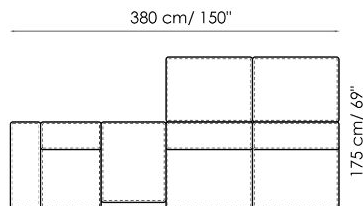

Penisola 100x150

Width: 100cm
 Depth: 150cm
 Height: 44cm

Penisola 100x100

Width: 100cm
 Depth: 100cm
 Height: 44cm

Penisola 100x75

Width: 100cm
 Depth: 75cm
 Height: 44cm

High armrest 68x25

Width: 25cm
 Depth: 100cm
 Height: 68cm

High armrest 68x35

Width: 35cm
 Depth: 100cm
 Height: 68cm

Low armrest 50x25

Width: 25cm
 Depth: 100cm
 Height: 50cm

Low armrest 50x35

Width: 35cm
 Depth: 100cm
 Height: 50cm

Pouf 100x150

Width: 100cm
 Depth: 150cm
 Height: 44cm

Pouf 100x100

Width: 100cm
 Depth: 100cm
 Height: 44cm

Pouf 100x75

Width: 100cm
 Depth: 75cm
 Height: 44cm

Pouf 93x75

Width: 93cm
 Depth: 75cm
 Height: 44cm

Feather cushion with edge

Width: 50cm
 Depth: -cm
 Height: 50cm

Combination

Width: 380cm
 Depth: 175cm
 Height: 68cm

Combination

Width: 390cm
 Depth: 225cm
 Height: 68cm

Combination
 Width: 342cm
 Depth: 250cm
 Height: 68cm

Semi-corner 240
 Width: 240cm
 Depth: 141cm
 Height: 68cm