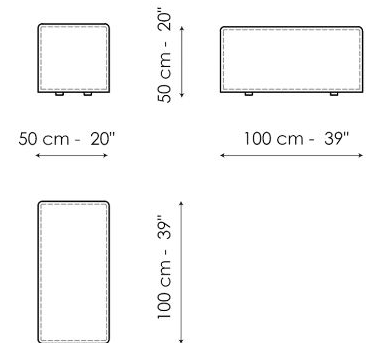

Pouf 100x100

Width: 100cm
 Depth: 100cm
 Height: 44cm

Pouf 100x75

Width: 100cm
 Depth: 75cm
 Height: 44cm

Pouf 93x75

Width: 93cm
 Depth: 75cm
 Height: 44cm

Feather cushion with edge

Width: 50cm
 Depth: -cm
 Height: 50cm

Combination

Width: 380cm
 Depth: 175cm
 Height: 68cm

Combination

Width: 390cm
 Depth: 225cm
 Height: 68cm

Combination
 Width: 342cm
 Depth: 250cm
 Height: 68cm

Semi-corner 240
 Width: 240cm
 Depth: 141cm
 Height: 68cm

Semi-corner 190
 Width: 190cm
 Depth: 130cm
 Height: 68cm

Trapezium 180
 Width: 180cm
 Depth: 125cm
 Height: 68cm

Trapezium 140
 Width: 140cm
 Depth: 125cm
 Height: 68cm

Penisola
 Width: 100cm
 Depth: 100cm
 Height: 68cm

Large armrest
 Width: 50cm
 Depth: 100cm
 Height: 50cm

Combination
 Width: 380cm
 Depth: 130cm
 Height: 68cm

Combination
 Width: 390cm
 Depth: 141cm
 Height: 68cm

Combination
 Width: 364cm
 Depth: 265cm
 Height: 68cm