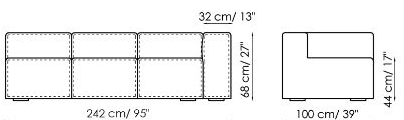

Height: 68cm

Sofa 190-210

Width: 190-210cm

Depth: 100cm

Height: 68cm

End section sofa 235-245

Width: 235-245cm

Depth: 100cm

Height: 68cm

End section sofa 185-195

Width: 185-195cm

Depth: 100cm

Height: 68cm

End section sofa 165-175

Width: 165-175cm

Depth: 100cm

Height: 68cm

Corner sofa 242

Width: 242cm

Depth: 100cm

Height: 68cm

Corner sofa 192

Width: 192cm

Depth: 100cm

Width: 105-115cm
 Depth: 150cm
 Height: 68cm

Central section 210

Width: 210cm
 Depth: 100cm
 Height: 68cm

Central section 160

Width: 160cm
 Depth: 100cm
 Height: 68cm

Central section 140

Width: 140cm
 Depth: 100cm
 Height: 68cm