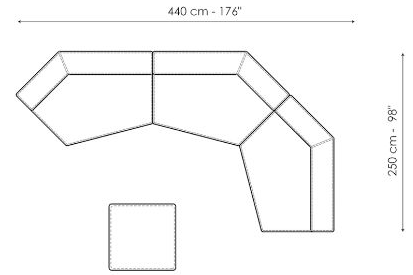

Penisola 100x150

Width: 100cm
 Depth: 150cm
 Height: 44cm

Penisola 100x100

Width: 100cm
 Depth: 100cm
 Height: 44cm

Penisola 100x75

Width: 100cm
 Depth: 75cm
 Height: 44cm

High armrest 68x25

Width: 25cm
 Depth: 100cm
 Height: 68cm

Combination

Width: 380cm
 Depth: 175cm
 Height: 68cm

Combination

Width: 390cm
 Depth: 225cm
 Height: 68cm

Combination
 Width: 342cm
 Depth: 250cm
 Height: 68cm

Semi-corner 240
 Width: 240cm
 Depth: 141cm
 Height: 68cm

Semi-corner 190
 Width: 190cm
 Depth: 130cm
 Height: 68cm

Trapezium 180
 Width: 180cm
 Depth: 125cm
 Height: 68cm

Trapezium 140
 Width: 140cm
 Depth: 125cm
 Height: 68cm

Penisola
 Width: 100cm
 Depth: 100cm
 Height: 68cm

Large armrest
 Width: 50cm
 Depth: 100cm
 Height: 50cm

Combination
 Width: 380cm
 Depth: 130cm
 Height: 68cm

Combination
 Width: 390cm
 Depth: 141cm
 Height: 68cm

Combination
 Width: 364cm
 Depth: 265cm
 Height: 68cm