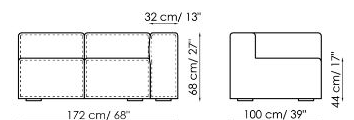

Height: 68cm

End section sofa 185-195

Width: 185-195cm

Depth: 100cm

Height: 68cm

End section sofa 165-175

Width: 165-175cm

Depth: 100cm

Height: 68cm

Corner sofa 242

Width: 242cm

Depth: 100cm

Height: 68cm

Corner sofa 192

Width: 192cm

Depth: 100cm

Height: 68cm

Corner sofa 172

Width: 172cm

Depth: 100cm

Height: 68cm

Chaise longue 125-135x170

Width: 125-135cm
 Depth: 170cm
 Height: 68cm

Chaise longue 105-115x150

Width: 105-115cm
 Depth: 150cm
 Height: 68cm

Central section 210

Width: 210cm
 Depth: 100cm
 Height: 68cm

Central section 160

Width: 160cm
 Depth: 100cm
 Height: 68cm

Central section 140

Width: 140cm
 Depth: 100cm
 Height: 68cm