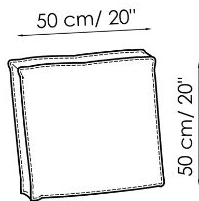

Penisola 100x150

Width: 100cm
 Depth: 150cm
 Height: 44cm

Penisola 100x100

Width: 100cm
 Depth: 100cm
 Height: 44cm

Penisola 100x75

Width: 100cm
 Depth: 75cm
 Height: 44cm

High armrest 68x25

Width: 25cm
 Depth: 100cm
 Height: 68cm

High armrest 68x35

Width: 35cm
 Depth: 100cm
 Height: 68cm

Low armrest 50x25

Width: 25cm
 Depth: 100cm
 Height: 50cm

Low armrest 50x35

Width: 35cm
 Depth: 100cm
 Height: 50cm

Pouf 100x150

Width: 100cm
 Depth: 150cm
 Height: 44cm

Pouf 100x100

Width: 100cm
 Depth: 100cm
 Height: 44cm

Pouf 100x75

Width: 100cm
 Depth: 75cm
 Height: 44cm

Pouf 93x75

Width: 93cm
 Depth: 75cm
 Height: 44cm

Feather cushion with edge

Width: 50cm
 Depth: -cm
 Height: 50cm

Combination

Width: 380cm
 Depth: 175cm
 Height: 68cm

Combination

Width: 390cm
 Depth: 225cm
 Height: 68cm

Combination
 Width: 342cm
 Depth: 250cm
 Height: 68cm

Semi-corner 240
 Width: 240cm
 Depth: 141cm
 Height: 68cm