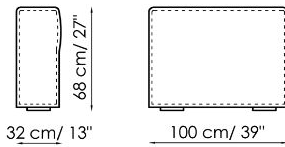

Width: 105-115cm
 Depth: 150cm
 Height: 68cm

Central section 210

Width: 210cm
 Depth: 100cm
 Height: 68cm

Central section 160

Width: 160cm
 Depth: 100cm
 Height: 68cm

Central section 140

Width: 140cm
 Depth: 100cm
 Height: 68cm

Central section 120

Width: 120cm
 Depth: 125cm
 Height: 68cm

Central section 120

Width: 120cm
 Depth: 100cm
 Height: 68cm

Central section 100

Width: 100cm
 Depth: 100cm
 Height: 68cm

Central section 70

Width: 70cm
 Depth: 125cm
 Height: 68cm

Central section 70 movable

Width: 70cm
 Depth: 125-150cm
 Height: 68cm

Central section 70

Width: 70cm
 Depth: 100cm
 Height: 68cm

Central section 70 movable

Width: 70cm
 Depth: 100-125cm
 Height: 68cm

Backrest-corner depth 125

Width: 32cm
 Depth: 125cm
 Height: 68cm

Backrest-corner depth 100

Width: 32cm
 Depth: 100cm
 Height: 68cm

Chaise longue 150x70

Width: 70cm
 Depth: 150cm
 Height: 68cm

Penisola with backrest 100x150

Width: 100cm
 Depth: 150cm
 Height: 68cm