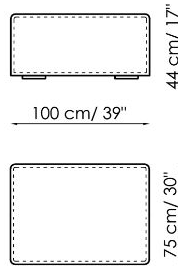

Width: 32cm
 Depth: 125cm
 Height: 68cm

Backrest-corner depth 100

Width: 32cm
 Depth: 100cm
 Height: 68cm

Chaise longue 150x70

Width: 70cm
 Depth: 150cm
 Height: 68cm

Penisola with backrest 100x150

Width: 100cm
 Depth: 150cm
 Height: 68cm

Penisola 100x150

Width: 100cm
 Depth: 150cm
 Height: 44cm

Penisola 100x100

Width: 100cm
 Depth: 100cm
 Height: 44cm

Penisola 100x75

Width: 100cm
 Depth: 75cm
 Height: 44cm

High armrest 68x25

Width: 25cm
 Depth: 100cm
 Height: 68cm

High armrest 68x35

Width: 35cm
 Depth: 100cm
 Height: 68cm

Low armrest 50x25

Width: 25cm
 Depth: 100cm
 Height: 50cm

Low armrest 50x35

Width: 35cm
 Depth: 100cm
 Height: 50cm

Pouf 100x150

Width: 100cm
 Depth: 150cm
 Height: 44cm

Pouf 100x100

Width: 100cm
 Depth: 100cm
 Height: 44cm

Pouf 100x75

Width: 100cm
 Depth: 75cm
 Height: 44cm

Pouf 93x75

Width: 93cm
 Depth: 75cm
 Height: 44cm

Feather cushion with edge

Width: 50cm
 Depth: -cm
 Height: 50cm