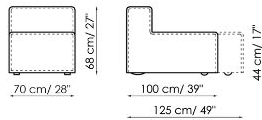

Width: 105-115cm
 Depth: 150cm
 Height: 68cm

Central section 210

Width: 210cm
 Depth: 100cm
 Height: 68cm

Central section 160

Width: 160cm
 Depth: 100cm
 Height: 68cm

Central section 140

Width: 140cm
 Depth: 100cm
 Height: 68cm

Central section 120

Width: 120cm
 Depth: 125cm
 Height: 68cm

Central section 120

Width: 120cm
 Depth: 100cm
 Height: 68cm

Central section 100

Width: 100cm
 Depth: 100cm
 Height: 68cm

Central section 70

Width: 70cm
 Depth: 125cm
 Height: 68cm

Central section 70 movable

Width: 70cm
 Depth: 125-150cm
 Height: 68cm

Central section 70

Width: 70cm
 Depth: 100cm
 Height: 68cm

Central section 70 movable

Width: 70cm
 Depth: 100-125cm
 Height: 68cm

Backrest-corner depth 125

Width: 32cm
 Depth: 125cm
 Height: 68cm

Backrest-corner depth 100

Width: 32cm
 Depth: 100cm
 Height: 68cm

Chaise longue 150x70

Width: 70cm
 Depth: 150cm
 Height: 68cm

Penisola with backrest 100x150

Width: 100cm
 Depth: 150cm
 Height: 68cm