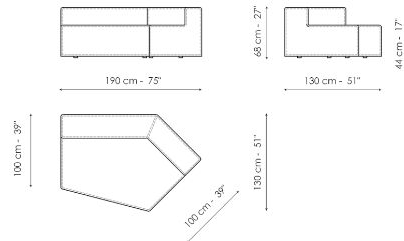

Penisola 100x150

Width: 100cm
 Depth: 150cm
 Height: 44cm

Penisola 100x100

Width: 100cm
 Depth: 100cm
 Height: 44cm

Penisola 100x75

Width: 100cm
 Depth: 75cm
 Height: 44cm

High armrest 68x25

Width: 25cm
 Depth: 100cm
 Height: 68cm

Pouf 100x100

Width: 100cm
 Depth: 100cm
 Height: 44cm

Pouf 100x75

Width: 100cm
 Depth: 75cm
 Height: 44cm

Pouf 93x75

Width: 93cm
 Depth: 75cm
 Height: 44cm

Feather cushion with edge

Width: 50cm
 Depth: -cm
 Height: 50cm

Combination

Width: 380cm
 Depth: 175cm
 Height: 68cm

Combination

Width: 390cm
 Depth: 225cm
 Height: 68cm

Combination
 Width: 342cm
 Depth: 250cm
 Height: 68cm

Semi-corner 240
 Width: 240cm
 Depth: 141cm
 Height: 68cm

Semi-corner 190
 Width: 190cm
 Depth: 130cm
 Height: 68cm

Trapezium 180
 Width: 180cm
 Depth: 125cm
 Height: 68cm

Trapezium 140
 Width: 140cm
 Depth: 125cm
 Height: 68cm

Penisola
 Width: 100cm
 Depth: 100cm
 Height: 68cm