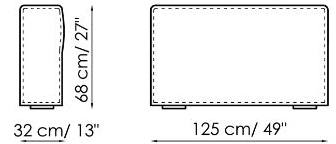

Width: 105-115cm
 Depth: 150cm
 Height: 68cm

Central section 210

Width: 210cm
 Depth: 100cm
 Height: 68cm

Central section 160

Width: 160cm
 Depth: 100cm
 Height: 68cm

Central section 140

Width: 140cm
 Depth: 100cm
 Height: 68cm

Central section 120

Width: 120cm
 Depth: 125cm
 Height: 68cm

Central section 120

Width: 120cm
 Depth: 100cm
 Height: 68cm

Central section 100

Width: 100cm
 Depth: 100cm
 Height: 68cm

Central section 70

Width: 70cm
 Depth: 125cm
 Height: 68cm

Central section 70 movable

Width: 70cm
 Depth: 125-150cm
 Height: 68cm

Central section 70

Width: 70cm
 Depth: 100cm
 Height: 68cm

Central section 70 movable

Width: 70cm
 Depth: 100-125cm
 Height: 68cm

Backrest-corner depth 125

Width: 32cm
 Depth: 125cm
 Height: 68cm

Backrest-corner depth 100

Width: 32cm
 Depth: 100cm
 Height: 68cm

Chaise longue 150x70

Width: 70cm
 Depth: 150cm
 Height: 68cm

Penisola with backrest 100x150

Width: 100cm
 Depth: 150cm
 Height: 68cm