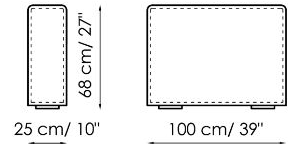

Width: 105-115cm
 Depth: 150cm
 Height: 68cm

Central section 210

Width: 210cm
 Depth: 100cm
 Height: 68cm

Central section 160

Width: 160cm
 Depth: 100cm
 Height: 68cm

Central section 140

Width: 140cm
 Depth: 100cm
 Height: 68cm

Central section 120

Width: 120cm
 Depth: 125cm
 Height: 68cm

Central section 120

Width: 120cm
 Depth: 100cm
 Height: 68cm

Central section 100

Width: 100cm
 Depth: 100cm
 Height: 68cm

Central section 70

Width: 70cm
 Depth: 125cm
 Height: 68cm

Width: 32cm
 Depth: 125cm
 Height: 68cm

Backrest-corner depth 100

Width: 32cm
 Depth: 100cm
 Height: 68cm

Chaise longue 150x70

Width: 70cm
 Depth: 150cm
 Height: 68cm

Penisola with backrest 100x150

Width: 100cm
 Depth: 150cm
 Height: 68cm

Penisola 100x150

Width: 100cm
 Depth: 150cm
 Height: 44cm

Penisola 100x100

Width: 100cm
 Depth: 100cm
 Height: 44cm

Penisola 100x75

Width: 100cm
 Depth: 75cm
 Height: 44cm

High armrest 68x25

Width: 25cm
 Depth: 100cm
 Height: 68cm