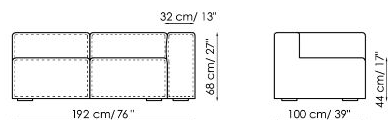

Height: 68cm

End section sofa 185-195

Width: 185-195cm

Depth: 100cm

Height: 68cm

End section sofa 165-175

Width: 165-175cm

Depth: 100cm

Height: 68cm

Corner sofa 242

Width: 242cm

Depth: 100cm

Height: 68cm

Corner sofa 192

Width: 192cm

Depth: 100cm

Height: 68cm

Corner sofa 172

Width: 172cm

Depth: 100cm

Height: 68cm

Chaise longue 125-135x170

Width: 125-135cm
 Depth: 170cm
 Height: 68cm

Chaise longue 105-115x150

Width: 105-115cm
 Depth: 150cm
 Height: 68cm

Central section 210

Width: 210cm
 Depth: 100cm
 Height: 68cm

Central section 160

Width: 160cm
 Depth: 100cm
 Height: 68cm

Central section 140

Width: 140cm
 Depth: 100cm
 Height: 68cm