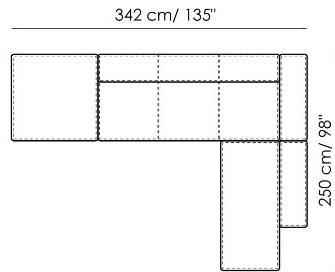

Penisola 100x150

Width: 100cm
 Depth: 150cm
 Height: 44cm

Penisola 100x100

Width: 100cm
 Depth: 100cm
 Height: 44cm

Penisola 100x75

Width: 100cm
 Depth: 75cm
 Height: 44cm

High armrest 68x25

Width: 25cm
 Depth: 100cm
 Height: 68cm

High armrest 68x35

Width: 35cm
 Depth: 100cm
 Height: 68cm

Low armrest 50x25

Width: 25cm
 Depth: 100cm
 Height: 50cm

Low armrest 50x35

Width: 35cm
 Depth: 100cm
 Height: 50cm

Pouf 100x150

Width: 100cm
 Depth: 150cm
 Height: 44cm

Pouf 100x100

Width: 100cm
 Depth: 100cm
 Height: 44cm

Pouf 100x75

Width: 100cm
 Depth: 75cm
 Height: 44cm

Pouf 93x75

Width: 93cm
 Depth: 75cm
 Height: 44cm

Feather cushion with edge

Width: 50cm
 Depth: -cm
 Height: 50cm

Combination

Width: 380cm
 Depth: 175cm
 Height: 68cm

Combination

Width: 390cm
 Depth: 225cm
 Height: 68cm

Combination
 Width: 342cm
 Depth: 250cm
 Height: 68cm

Semi-corner 240
 Width: 240cm
 Depth: 141cm
 Height: 68cm