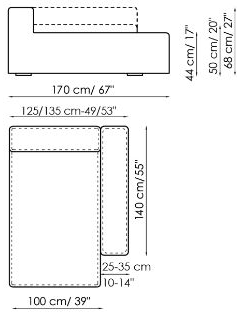

Height: 68cm

Corner sofa 242

Width: 242cm

Depth: 100cm

Height: 68cm

Corner sofa 192

Width: 192cm

Depth: 100cm

Height: 68cm

Corner sofa 172

Width: 172cm

Depth: 100cm

Height: 68cm

Chaise longue 125-135x170

Width: 125-135cm
 Depth: 170cm
 Height: 68cm

Chaise longue 105-115x150

Width: 105-115cm
 Depth: 150cm
 Height: 68cm

Central section 210

Width: 210cm
 Depth: 100cm
 Height: 68cm

Central section 160

Width: 160cm
 Depth: 100cm
 Height: 68cm

Central section 140

Width: 140cm
 Depth: 100cm
 Height: 68cm

Central section 120

Width: 120cm
 Depth: 125cm
 Height: 68cm

Central section 120

Width: 120cm
 Depth: 100cm
 Height: 68cm

Central section 100

Width: 100cm
 Depth: 100cm
 Height: 68cm

Central section 70

Width: 70cm
 Depth: 125cm
 Height: 68cm