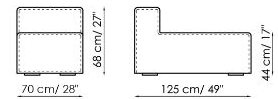

Width: 105-115cm
 Depth: 150cm
 Height: 68cm

Central section 210

Width: 210cm
 Depth: 100cm
 Height: 68cm

Central section 160

Width: 160cm
 Depth: 100cm
 Height: 68cm

Central section 140

Width: 140cm
 Depth: 100cm
 Height: 68cm

Central section 120

Width: 120cm
 Depth: 125cm
 Height: 68cm

Central section 120

Width: 120cm
 Depth: 100cm
 Height: 68cm

Central section 100

Width: 100cm
 Depth: 100cm
 Height: 68cm

Central section 70

Width: 70cm
 Depth: 125cm
 Height: 68cm

Central section 70 movable

Width: 70cm
 Depth: 125-150cm
 Height: 68cm

Central section 70

Width: 70cm
 Depth: 100cm
 Height: 68cm

Central section 70 movable

Width: 70cm
 Depth: 100-125cm
 Height: 68cm

Backrest-corner depth 125

Width: 32cm
 Depth: 125cm
 Height: 68cm

Backrest-corner depth 100

Width: 32cm
 Depth: 100cm
 Height: 68cm

Chaise longue 150x70

Width: 70cm
 Depth: 150cm
 Height: 68cm

Penisola with backrest 100x150

Width: 100cm
 Depth: 150cm
 Height: 68cm