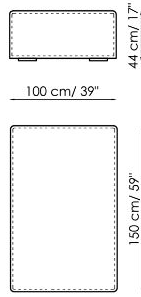

Width: 105-115cm
 Depth: 150cm
 Height: 68cm

Central section 210

Width: 210cm
 Depth: 100cm
 Height: 68cm

Central section 160

Width: 160cm
 Depth: 100cm
 Height: 68cm

Central section 140

Width: 140cm
 Depth: 100cm
 Height: 68cm

Central section 120

Width: 120cm
 Depth: 125cm
 Height: 68cm

Central section 120

Width: 120cm
 Depth: 100cm
 Height: 68cm

Central section 100

Width: 100cm
 Depth: 100cm
 Height: 68cm

Central section 70

Width: 70cm
 Depth: 125cm
 Height: 68cm

Width: 32cm
 Depth: 125cm
 Height: 68cm

Backrest-corner depth 100

Width: 32cm
 Depth: 100cm
 Height: 68cm

Chaise longue 150x70

Width: 70cm
 Depth: 150cm
 Height: 68cm

Penisola with backrest 100x150

Width: 100cm
 Depth: 150cm
 Height: 68cm

Penisola 100x150

Width: 100cm
 Depth: 150cm
 Height: 44cm

Penisola 100x100

Width: 100cm
 Depth: 100cm
 Height: 44cm

Penisola 100x75

Width: 100cm
 Depth: 75cm
 Height: 44cm

High armrest 68x25

Width: 25cm
 Depth: 100cm
 Height: 68cm