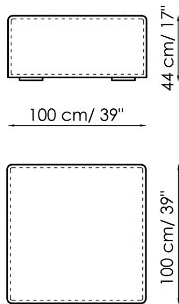

Width: 105-115cm
 Depth: 150cm
 Height: 68cm

Central section 210

Width: 210cm
 Depth: 100cm
 Height: 68cm

Central section 160

Width: 160cm
 Depth: 100cm
 Height: 68cm

Central section 140

Width: 140cm
 Depth: 100cm
 Height: 68cm

Penisola 100x150

Width: 100cm
 Depth: 150cm
 Height: 44cm

Penisola 100x100

Width: 100cm
 Depth: 100cm
 Height: 44cm

Penisola 100x75

Width: 100cm
 Depth: 75cm
 Height: 44cm

High armrest 68x25

Width: 25cm
 Depth: 100cm
 Height: 68cm

High armrest 68x35

Width: 35cm
 Depth: 100cm
 Height: 68cm

Low armrest 50x25

Width: 25cm
 Depth: 100cm
 Height: 50cm

Low armrest 50x35

Width: 35cm
 Depth: 100cm
 Height: 50cm

Pouf 100x150

Width: 100cm
 Depth: 150cm
 Height: 44cm

Pouf 100x100

Width: 100cm
 Depth: 100cm
 Height: 44cm

Pouf 100x75

Width: 100cm
 Depth: 75cm
 Height: 44cm

Pouf 93x75

Width: 93cm
 Depth: 75cm
 Height: 44cm

Feather cushion with edge

Width: 50cm
 Depth: -cm
 Height: 50cm