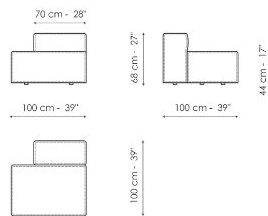

Penisola
Width: 100cm
Depth: 100cm
Height: 68cm