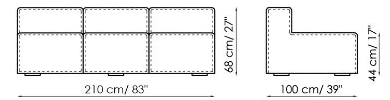

Height: 68cm

Corner sofa 242

Width: 242cm

Depth: 100cm

Height: 68cm

Corner sofa 192

Width: 192cm

Depth: 100cm

Height: 68cm

Corner sofa 172

Width: 172cm

Depth: 100cm

Height: 68cm

Chaise longue 125-135x170

Width: 125-135cm
 Depth: 170cm
 Height: 68cm

Chaise longue 105-115x150

Width: 105-115cm
 Depth: 150cm
 Height: 68cm

Central section 210

Width: 210cm
 Depth: 100cm
 Height: 68cm

Central section 160

Width: 160cm
 Depth: 100cm
 Height: 68cm

Central section 140

Width: 140cm
 Depth: 100cm
 Height: 68cm

Central section 120

Width: 120cm
 Depth: 125cm
 Height: 68cm

Central section 120

Width: 120cm
 Depth: 100cm
 Height: 68cm

Central section 100

Width: 100cm
 Depth: 100cm
 Height: 68cm

Central section 70

Width: 70cm
 Depth: 125cm
 Height: 68cm