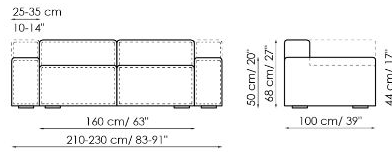

Data sheet

Sofa 260-280

Width: 260-280cm

Depth: 100cm

Height: 68cm

Sofa 210-230

Width: 210-230cm

Depth: 100cm

Height: 68cm

Sofa 190-210

Width: 190-210cm

Depth: 100cm

Height: 68cm

End section sofa 235-245

Width: 235-245cm

Depth: 100cm

Height: 68cm

End section sofa 185-195

Width: 185-195cm

Depth: 100cm

Height: 68cm

End section sofa 165-175

Width: 165-175cm

Depth: 100cm

Width: 105-115cm
 Depth: 150cm
 Height: 68cm

Central section 210

Width: 210cm
 Depth: 100cm
 Height: 68cm

Central section 160

Width: 160cm
 Depth: 100cm
 Height: 68cm

Central section 140

Width: 140cm
 Depth: 100cm
 Height: 68cm