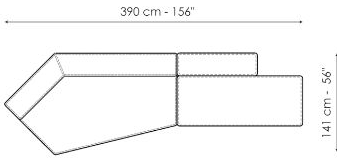

Penisola 100x150

Width: 100cm
 Depth: 150cm
 Height: 44cm

Penisola 100x100

Width: 100cm
 Depth: 100cm
 Height: 44cm

Penisola 100x75

Width: 100cm
 Depth: 75cm
 Height: 44cm

High armrest 68x25

Width: 25cm
 Depth: 100cm
 Height: 68cm

Combination

Width: 380cm
 Depth: 175cm
 Height: 68cm

Combination

Width: 390cm
 Depth: 225cm
 Height: 68cm

Combination
 Width: 342cm
 Depth: 250cm
 Height: 68cm

Semi-corner 240
 Width: 240cm
 Depth: 141cm
 Height: 68cm

Semi-corner 190
 Width: 190cm
 Depth: 130cm
 Height: 68cm

Trapezium 180
 Width: 180cm
 Depth: 125cm
 Height: 68cm

Trapezium 140
 Width: 140cm
 Depth: 125cm
 Height: 68cm

Penisola
 Width: 100cm
 Depth: 100cm
 Height: 68cm

Large armrest
 Width: 50cm
 Depth: 100cm
 Height: 50cm

Combination
 Width: 380cm
 Depth: 130cm
 Height: 68cm

Combination
 Width: 390cm
 Depth: 141cm
 Height: 68cm

Combination
 Width: 364cm
 Depth: 265cm
 Height: 68cm