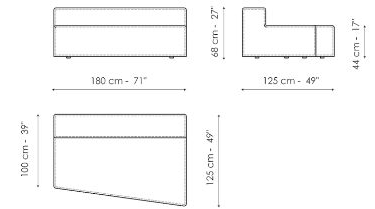

Penisola 100x150

Width: 100cm
 Depth: 150cm
 Height: 44cm

Penisola 100x100

Width: 100cm
 Depth: 100cm
 Height: 44cm

Penisola 100x75

Width: 100cm
 Depth: 75cm
 Height: 44cm

High armrest 68x25

Width: 25cm
 Depth: 100cm
 Height: 68cm

Pouf 100x100

Width: 100cm
 Depth: 100cm
 Height: 44cm

Pouf 100x75

Width: 100cm
 Depth: 75cm
 Height: 44cm

Pouf 93x75

Width: 93cm
 Depth: 75cm
 Height: 44cm

Feather cushion with edge

Width: 50cm
 Depth: -cm
 Height: 50cm

Combination

Width: 380cm
 Depth: 175cm
 Height: 68cm

Combination

Width: 390cm
 Depth: 225cm
 Height: 68cm

Combination
 Width: 342cm
 Depth: 250cm
 Height: 68cm

Semi-corner 240
 Width: 240cm
 Depth: 141cm
 Height: 68cm

Semi-corner 190
 Width: 190cm
 Depth: 130cm
 Height: 68cm

Trapezium 180
 Width: 180cm
 Depth: 125cm
 Height: 68cm

Trapezium 140
 Width: 140cm
 Depth: 125cm
 Height: 68cm

Penisola
 Width: 100cm
 Depth: 100cm
 Height: 68cm