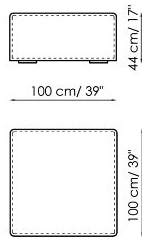

Width: 105-115cm
 Depth: 150cm
 Height: 68cm

Central section 210

Width: 210cm
 Depth: 100cm
 Height: 68cm

Central section 160

Width: 160cm
 Depth: 100cm
 Height: 68cm

Central section 140

Width: 140cm
 Depth: 100cm
 Height: 68cm

Central section 120

Width: 120cm
 Depth: 125cm
 Height: 68cm

Central section 120

Width: 120cm
 Depth: 100cm
 Height: 68cm

Central section 100

Width: 100cm
 Depth: 100cm
 Height: 68cm

Central section 70

Width: 70cm
 Depth: 125cm
 Height: 68cm

Width: 32cm
 Depth: 125cm
 Height: 68cm

Backrest-corner depth 100

Width: 32cm
 Depth: 100cm
 Height: 68cm

Chaise longue 150x70

Width: 70cm
 Depth: 150cm
 Height: 68cm

Penisola with backrest 100x150

Width: 100cm
 Depth: 150cm
 Height: 68cm

Penisola 100x150

Width: 100cm
 Depth: 150cm
 Height: 44cm

Penisola 100x100

Width: 100cm
 Depth: 100cm
 Height: 44cm

Penisola 100x75

Width: 100cm
 Depth: 75cm
 Height: 44cm

High armrest 68x25

Width: 25cm
 Depth: 100cm
 Height: 68cm