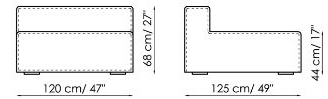

Height: 68cm

Corner sofa 242

Width: 242cm

Depth: 100cm

Height: 68cm

Corner sofa 192

Width: 192cm

Depth: 100cm

Height: 68cm

Corner sofa 172

Width: 172cm

Depth: 100cm

Height: 68cm

Chaise longue 125-135x170

Width: 125-135cm
 Depth: 170cm
 Height: 68cm

Chaise longue 105-115x150

Width: 105-115cm
 Depth: 150cm
 Height: 68cm

Central section 210

Width: 210cm
 Depth: 100cm
 Height: 68cm

Central section 160

Width: 160cm
 Depth: 100cm
 Height: 68cm

Central section 140

Width: 140cm
 Depth: 100cm
 Height: 68cm

Central section 120

Width: 120cm
 Depth: 125cm
 Height: 68cm

Central section 120

Width: 120cm
 Depth: 100cm
 Height: 68cm

Central section 100

Width: 100cm
 Depth: 100cm
 Height: 68cm

Central section 70

Width: 70cm
 Depth: 125cm
 Height: 68cm