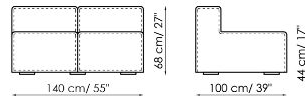

Height: 68cm

Corner sofa 172

Width: 172cm

Depth: 100cm

Height: 68cm

Chaise longue 125-135x170

Width: 125-135cm
 Depth: 170cm
 Height: 68cm

Chaise longue 105-115x150

Width: 105-115cm
 Depth: 150cm
 Height: 68cm

Central section 210

Width: 210cm
 Depth: 100cm
 Height: 68cm

Central section 160

Width: 160cm
 Depth: 100cm
 Height: 68cm

Central section 140

Width: 140cm
 Depth: 100cm
 Height: 68cm

Central section 120

Width: 120cm
 Depth: 125cm
 Height: 68cm

Central section 120

Width: 120cm
 Depth: 100cm
 Height: 68cm

Central section 100

Width: 100cm
 Depth: 100cm
 Height: 68cm

Central section 70

Width: 70cm
 Depth: 125cm
 Height: 68cm

Central section 70 movable

Width: 70cm
 Depth: 125-150cm
 Height: 68cm

Central section 70

Width: 70cm
 Depth: 100cm
 Height: 68cm

Central section 70 movable

Width: 70cm
 Depth: 100-125cm
 Height: 68cm

Backrest-corner depth 125