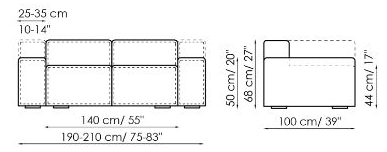

Data sheet

Sofa 260-280

Width: 260-280cm

Depth: 100cm

Height: 68cm

Sofa 210-230

Width: 210-230cm

Depth: 100cm

Height: 68cm

Sofa 190-210

Width: 190-210cm

Depth: 100cm

Height: 68cm

End section sofa 235-245

Width: 235-245cm

Depth: 100cm

Height: 68cm

End section sofa 185-195

Width: 185-195cm

Depth: 100cm

Height: 68cm

End section sofa 165-175

Width: 165-175cm

Depth: 100cm

Width: 105-115cm
 Depth: 150cm
 Height: 68cm

Central section 210

Width: 210cm
 Depth: 100cm
 Height: 68cm

Central section 160

Width: 160cm
 Depth: 100cm
 Height: 68cm

Central section 140

Width: 140cm
 Depth: 100cm
 Height: 68cm