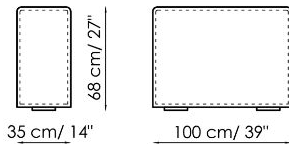

Width: 105-115cm
 Depth: 150cm
 Height: 68cm

Central section 210

Width: 210cm
 Depth: 100cm
 Height: 68cm

Central section 160

Width: 160cm
 Depth: 100cm
 Height: 68cm

Central section 140

Width: 140cm
 Depth: 100cm
 Height: 68cm

Width: 32cm
 Depth: 125cm
 Height: 68cm

Backrest-corner depth 100

Width: 32cm
 Depth: 100cm
 Height: 68cm

Chaise longue 150x70

Width: 70cm
 Depth: 150cm
 Height: 68cm

Penisola with backrest 100x150

Width: 100cm
 Depth: 150cm
 Height: 68cm

Penisola 100x150

Width: 100cm
 Depth: 150cm
 Height: 44cm

Penisola 100x100

Width: 100cm
 Depth: 100cm
 Height: 44cm

Penisola 100x75

Width: 100cm
 Depth: 75cm
 Height: 44cm

High armrest 68x25

Width: 25cm
 Depth: 100cm
 Height: 68cm

High armrest 68x35

Width: 35cm
 Depth: 100cm
 Height: 68cm

Low armrest 50x25

Width: 25cm
 Depth: 100cm
 Height: 50cm

Low armrest 50x35

Width: 35cm
 Depth: 100cm
 Height: 50cm

Pouf 100x150

Width: 100cm
 Depth: 150cm
 Height: 44cm