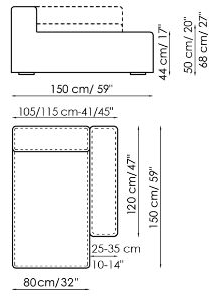

Height: 68cm

Corner sofa 242

Width: 242cm

Depth: 100cm

Height: 68cm

Corner sofa 192

Width: 192cm

Depth: 100cm

Height: 68cm

Corner sofa 172

Width: 172cm

Depth: 100cm

Height: 68cm

Chaise longue 125-135x170

Width: 125-135cm
 Depth: 170cm
 Height: 68cm

Chaise longue 105-115x150

Width: 105-115cm
 Depth: 150cm
 Height: 68cm

Central section 210

Width: 210cm
 Depth: 100cm
 Height: 68cm

Central section 160

Width: 160cm
 Depth: 100cm
 Height: 68cm

Central section 140

Width: 140cm
 Depth: 100cm
 Height: 68cm

Central section 120

Width: 120cm
 Depth: 125cm
 Height: 68cm

Central section 120

Width: 120cm
 Depth: 100cm
 Height: 68cm

Central section 100

Width: 100cm
 Depth: 100cm
 Height: 68cm

Central section 70

Width: 70cm
 Depth: 125cm
 Height: 68cm