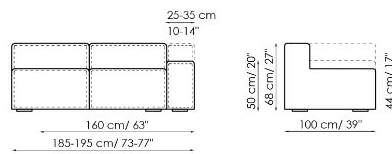

Data sheet

Sofa 260-280

Width: 260-280cm

Depth: 100cm

Height: 68cm

Sofa 210-230

Width: 210-230cm

Depth: 100cm

Height: 68cm

Sofa 190-210

Width: 190-210cm

Depth: 100cm

Height: 68cm

End section sofa 235-245

Width: 235-245cm

Depth: 100cm

Height: 68cm

End section sofa 185-195

Width: 185-195cm

Depth: 100cm

Height: 68cm

End section sofa 165-175

Width: 165-175cm

Depth: 100cm

Height: 68cm

Corner sofa 242

Width: 242cm

Depth: 100cm

Height: 68cm

Corner sofa 192

Width: 192cm

Depth: 100cm