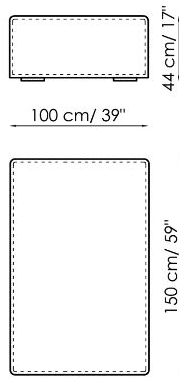

Penisola 100x150

Width: 100cm
 Depth: 150cm
 Height: 44cm

Penisola 100x100

Width: 100cm
 Depth: 100cm
 Height: 44cm

Penisola 100x75

Width: 100cm
 Depth: 75cm
 Height: 44cm

High armrest 68x25

Width: 25cm
 Depth: 100cm
 Height: 68cm

High armrest 68x35

Width: 35cm
 Depth: 100cm
 Height: 68cm

Low armrest 50x25

Width: 25cm
 Depth: 100cm
 Height: 50cm

Low armrest 50x35

Width: 35cm
 Depth: 100cm
 Height: 50cm

Pouf 100x150

Width: 100cm
 Depth: 150cm
 Height: 44cm

Pouf 100x100

Width: 100cm
 Depth: 100cm
 Height: 44cm

Pouf 100x75

Width: 100cm
 Depth: 75cm
 Height: 44cm

Pouf 93x75

Width: 93cm
 Depth: 75cm
 Height: 44cm

Feather cushion with edge

Width: 50cm
 Depth: -cm
 Height: 50cm

Combination

Width: 380cm
 Depth: 175cm
 Height: 68cm

Combination

Width: 390cm
 Depth: 225cm
 Height: 68cm

Combination
 Width: 342cm
 Depth: 250cm
 Height: 68cm

Semi-corner 240
 Width: 240cm
 Depth: 141cm
 Height: 68cm