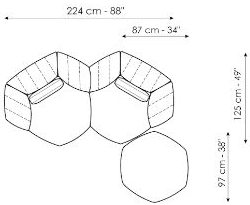

Data sheet

Sofa 265

Width: 265cm
Depth: 115cm
Height: 83cm

Sofa 235

Width: 235cm
Depth: 115cm
Height: 83cm

Sofa 205

Width: 205cm
Depth: 115cm
Height: 83cm

End section sofa

Width: 222cm
Depth: 115cm
Height: 83cm

Armchair

Width: 130cm
Depth: 115cm
Height: 83cm

Pouf

Width: 87cm
Depth: 97cm
Height: 39cm

Pouf

Width: 87cm
Depth: 97cm
Height: 39cm

Composition 01

Width: 305cm
Depth: 160cm
Height: 83cm

Composition 02

Width: 317cm
Depth: 160cm
Height: 83cm

Composition 03

Width: 205cm
 Depth: 115cm
 Height: 83cm

Composition 04

Width: 347cm
 Depth: 160cm
 Height: 83cm

Composition 05

Width: 430cm
 Depth: 160cm
 Height: 83cm

Composition 06

Width: 224cm
 Depth: 125cm
 Height: 83cm

Finishes

FEET

Wood

Wood
Anthracite grey

Materials, fabrics, leathers, colors and finishes are approximate and may slightly differ from actual ones. You can find the complete collection of Bonaldo fabrics and leathers on the website <https://www.bonaldo.biz/>