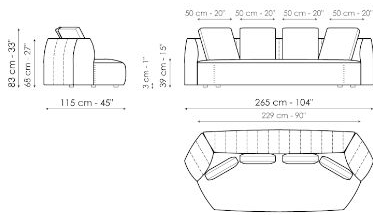

Data sheet

Sofa 265

Width: 265cm
Depth: 115cm
Height: 83cm

Sofa 235

Width: 235cm
Depth: 115cm
Height: 83cm

Sofa 205

Width: 205cm
Depth: 115cm
Height: 83cm

End section sofa

Width: 222cm
Depth: 115cm
Height: 83cm

Armchair

Width: 130cm
Depth: 115cm
Height: 83cm

Pouf

Width: 87cm
Depth: 97cm
Height: 39cm

Pouf

Width: 87cm
Depth: 97cm
Height: 39cm

Composition 01

Width: 305cm
Depth: 160cm
Height: 83cm

Composition 02

Width: 317cm
Depth: 160cm
Height: 83cm

Composition 03

Width: 205cm
 Depth: 115cm
 Height: 83cm

Composition 04

Width: 347cm
 Depth: 160cm
 Height: 83cm

Composition 05

Width: 430cm
 Depth: 160cm
 Height: 83cm

Composition 06

Width: 224cm
 Depth: 125cm
 Height: 83cm

Finishes

FEET

Wood

Wood
Anthracite grey

Materials, fabrics, leathers, colors and finishes are approximate and may slightly differ from actual ones. You can find the complete collection of Bonaldo fabrics and leathers on the website <https://www.bonaldo.biz/>