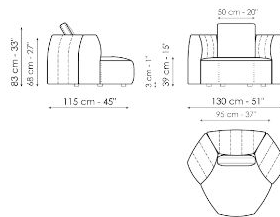

Data sheet

Sofa 265

Width: 265cm
Depth: 115cm
Height: 83cm

Sofa 235

Width: 235cm
Depth: 115cm
Height: 83cm

Sofa 205

Width: 205cm
Depth: 115cm
Height: 83cm

End section sofa

Width: 222cm
Depth: 115cm
Height: 83cm

Armchair

Width: 130cm
Depth: 115cm
Height: 83cm

Pouf

Width: 87cm
Depth: 97cm
Height: 39cm

Pouf

Width: 87cm
Depth: 97cm
Height: 39cm

Composition 01

Width: 305cm
Depth: 160cm
Height: 83cm

Composition 02

Width: 317cm
Depth: 160cm
Height: 83cm

Composition 03

Width: 205cm
 Depth: 115cm
 Height: 83cm

Composition 04

Width: 347cm
 Depth: 160cm
 Height: 83cm

Composition 05

Width: 430cm
 Depth: 160cm
 Height: 83cm

Composition 06

Width: 224cm
 Depth: 125cm
 Height: 83cm

Finishes

FEET

Wood

Wood
Anthracite grey

Materials, fabrics, leathers, colors and finishes are approximate and may slightly differ from actual ones. You can find the complete collection of Bonaldo fabrics and leathers on the website <https://www.bonaldo.biz/>