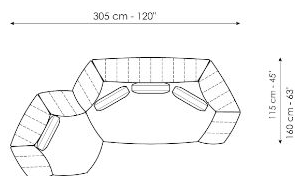

Data sheet

Sofa 265

Width: 265cm
Depth: 115cm
Height: 83cm

Sofa 235

Width: 235cm
Depth: 115cm
Height: 83cm

Sofa 205

Width: 205cm
Depth: 115cm
Height: 83cm

End section sofa

Width: 222cm
Depth: 115cm
Height: 83cm

Armchair

Width: 130cm
Depth: 115cm
Height: 83cm

Pouf

Width: 87cm
Depth: 97cm
Height: 39cm

Pouf

Width: 87cm
Depth: 97cm
Height: 39cm

Composition 01

Width: 305cm
Depth: 160cm
Height: 83cm

Composition 02

Width: 317cm
Depth: 160cm
Height: 83cm

Composition 03

Width: 205cm
 Depth: 115cm
 Height: 83cm

Composition 04

Width: 347cm
 Depth: 160cm
 Height: 83cm

Composition 05

Width: 430cm
 Depth: 160cm
 Height: 83cm

Composition 06

Width: 224cm
 Depth: 125cm
 Height: 83cm

Finishes

FEET

Wood

Wood
Anthracite grey

Materials, fabrics, leathers, colors and finishes are approximate and may slightly differ from actual ones. You can find the complete collection of Bonaldo fabrics and leathers on the website <https://www.bonaldo.biz/>