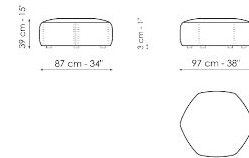

Data sheet

Sofa 265

Width: 265cm
Depth: 115cm
Height: 83cm

Sofa 235

Width: 235cm
Depth: 115cm
Height: 83cm

Sofa 205

Width: 205cm
Depth: 115cm
Height: 83cm

End section sofa

Width: 222cm
Depth: 115cm
Height: 83cm

Armchair

Width: 130cm
Depth: 115cm
Height: 83cm

Pouf

Width: 87cm
Depth: 97cm
Height: 39cm

Pouf

Width: 87cm
Depth: 97cm
Height: 39cm

Composition 01

Width: 305cm
Depth: 160cm
Height: 83cm

Composition 02

Width: 317cm
Depth: 160cm
Height: 83cm

Composition 03

Width: 205cm
 Depth: 115cm
 Height: 83cm

Composition 04

Width: 347cm
 Depth: 160cm
 Height: 83cm

Composition 05

Width: 430cm
 Depth: 160cm
 Height: 83cm

Composition 06

Width: 224cm
 Depth: 125cm
 Height: 83cm

Finishes

FEET

Wood

Wood
Anthracite grey

Materials, fabrics, leathers, colors and finishes are approximate and may slightly differ from actual ones. You can find the complete collection of Bonaldo fabrics and leathers on the website <https://www.bonaldo.biz/>