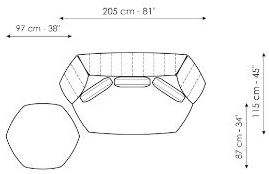

Data sheet

Sofa 265

Width: 265cm
Depth: 115cm
Height: 83cm

Sofa 235

Width: 235cm
Depth: 115cm
Height: 83cm

Sofa 205

Width: 205cm
Depth: 115cm
Height: 83cm

End section sofa

Width: 222cm
Depth: 115cm
Height: 83cm

Armchair

Width: 130cm
Depth: 115cm
Height: 83cm

Pouf

Width: 87cm
Depth: 97cm
Height: 39cm

Pouf

Width: 87cm
Depth: 97cm
Height: 39cm

Composition 01

Width: 305cm
Depth: 160cm
Height: 83cm

Composition 02

Width: 317cm
Depth: 160cm
Height: 83cm

Composition 03

Width: 205cm
 Depth: 115cm
 Height: 83cm

Composition 04

Width: 347cm
 Depth: 160cm
 Height: 83cm

Composition 05

Width: 430cm
 Depth: 160cm
 Height: 83cm

Composition 06

Width: 224cm
 Depth: 125cm
 Height: 83cm

Finishes

FEET

Wood

Wood
Anthracite grey

Materials, fabrics, leathers, colors and finishes are approximate and may slightly differ from actual ones. You can find the complete collection of Bonaldo fabrics and leathers on the website <https://www.bonaldo.biz/>