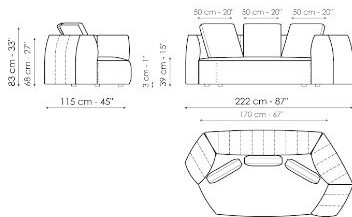

Data sheet

Sofa 265

Width: 265cm
Depth: 115cm
Height: 83cm

Sofa 235

Width: 235cm
Depth: 115cm
Height: 83cm

Sofa 205

Width: 205cm
Depth: 115cm
Height: 83cm

End section sofa

Width: 222cm
Depth: 115cm
Height: 83cm

Armchair

Width: 130cm
Depth: 115cm
Height: 83cm

Pouf

Width: 87cm
Depth: 97cm
Height: 39cm

Pouf

Width: 87cm
Depth: 97cm
Height: 39cm

Composition 01

Width: 305cm
Depth: 160cm
Height: 83cm

Composition 02

Width: 317cm
Depth: 160cm
Height: 83cm

Composition 03

Width: 205cm
 Depth: 115cm
 Height: 83cm

Composition 04

Width: 347cm
 Depth: 160cm
 Height: 83cm

Composition 05

Width: 430cm
 Depth: 160cm
 Height: 83cm

Composition 06

Width: 224cm
 Depth: 125cm
 Height: 83cm

Finishes

FEET

Wood

Wood
Anthracite grey

Materials, fabrics, leathers, colors and finishes are approximate and may slightly differ from actual ones. You can find the complete collection of Bonaldo fabrics and leathers on the website <https://www.bonaldo.biz/>