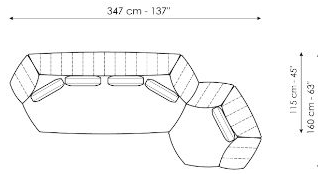

Data sheet

Sofa 265

Width: 265cm
Depth: 115cm
Height: 83cm

Sofa 235

Width: 235cm
Depth: 115cm
Height: 83cm

Sofa 205

Width: 205cm
Depth: 115cm
Height: 83cm

End section sofa

Width: 222cm
Depth: 115cm
Height: 83cm

Armchair

Width: 130cm
Depth: 115cm
Height: 83cm

Pouf

Width: 87cm
Depth: 97cm
Height: 39cm

Pouf

Width: 87cm
Depth: 97cm
Height: 39cm

Composition 01

Width: 305cm
Depth: 160cm
Height: 83cm

Composition 02

Width: 317cm
Depth: 160cm
Height: 83cm

Composition 03

Width: 205cm
 Depth: 115cm
 Height: 83cm

Composition 04

Width: 347cm
 Depth: 160cm
 Height: 83cm

Composition 05

Width: 430cm
 Depth: 160cm
 Height: 83cm

Composition 06

Width: 224cm
 Depth: 125cm
 Height: 83cm

Finishes

FEET

Wood

Wood
Anthracite grey

Materials, fabrics, leathers, colors and finishes are approximate and may slightly differ from actual ones. You can find the complete collection of Bonaldo fabrics and leathers on the website <https://www.bonaldo.biz/>