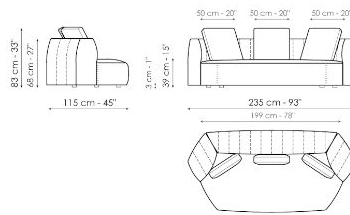

Data sheet

Sofa 265

Width: 265cm
Depth: 115cm
Height: 83cm

Sofa 235

Width: 235cm
Depth: 115cm
Height: 83cm

Sofa 205

Width: 205cm
Depth: 115cm
Height: 83cm

End section sofa

Width: 222cm
Depth: 115cm
Height: 83cm

Armchair

Width: 130cm
Depth: 115cm
Height: 83cm

Pouf

Width: 87cm
Depth: 97cm
Height: 39cm

Pouf

Width: 87cm
Depth: 97cm
Height: 39cm

Composition 01

Width: 305cm
Depth: 160cm
Height: 83cm

Composition 02

Width: 317cm
Depth: 160cm
Height: 83cm

Composition 03

Width: 205cm
 Depth: 115cm
 Height: 83cm

Composition 04

Width: 347cm
 Depth: 160cm
 Height: 83cm

Composition 05

Width: 430cm
 Depth: 160cm
 Height: 83cm

Composition 06

Width: 224cm
 Depth: 125cm
 Height: 83cm

Finishes

FEET

Wood

Wood
Anthracite grey

Materials, fabrics, leathers, colors and finishes are approximate and may slightly differ from actual ones. You can find the complete collection of Bonaldo fabrics and leathers on the website <https://www.bonaldo.biz/>