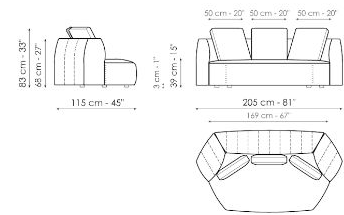

Data sheet

Sofa 265

Width: 265cm
Depth: 115cm
Height: 83cm

Sofa 235

Width: 235cm
Depth: 115cm
Height: 83cm

Sofa 205

Width: 205cm
Depth: 115cm
Height: 83cm

End section sofa

Width: 222cm
Depth: 115cm
Height: 83cm

Armchair

Width: 130cm
Depth: 115cm
Height: 83cm

Pouf

Width: 87cm
Depth: 97cm
Height: 39cm

Pouf

Width: 87cm
Depth: 97cm
Height: 39cm

Composition 01

Width: 305cm
Depth: 160cm
Height: 83cm

Composition 02

Width: 317cm
Depth: 160cm
Height: 83cm

Composition 03

Width: 205cm
 Depth: 115cm
 Height: 83cm

Composition 04

Width: 347cm
 Depth: 160cm
 Height: 83cm

Composition 05

Width: 430cm
 Depth: 160cm
 Height: 83cm

Composition 06

Width: 224cm
 Depth: 125cm
 Height: 83cm

Finishes

FEET

Wood

Wood
Anthracite grey

Materials, fabrics, leathers, colors and finishes are approximate and may slightly differ from actual ones. You can find the complete collection of Bonaldo fabrics and leathers on the website <https://www.bonaldo.biz/>