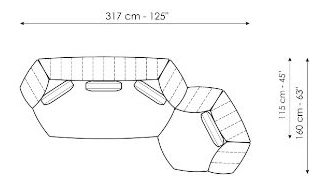

Data sheet

Sofa 265

Width: 265cm
Depth: 115cm
Height: 83cm

Sofa 235

Width: 235cm
Depth: 115cm
Height: 83cm

Sofa 205

Width: 205cm
Depth: 115cm
Height: 83cm

End section sofa

Width: 222cm
Depth: 115cm
Height: 83cm

Armchair

Width: 130cm
Depth: 115cm
Height: 83cm

Pouf

Width: 87cm
Depth: 97cm
Height: 39cm

Pouf

Width: 87cm
Depth: 97cm
Height: 39cm

Composition 01

Width: 305cm
Depth: 160cm
Height: 83cm

Composition 02

Width: 317cm
Depth: 160cm
Height: 83cm

Composition 03

Width: 205cm
 Depth: 115cm
 Height: 83cm

Composition 04

Width: 347cm
 Depth: 160cm
 Height: 83cm

Composition 05

Width: 430cm
 Depth: 160cm
 Height: 83cm

Composition 06

Width: 224cm
 Depth: 125cm
 Height: 83cm

Finishes

FEET

Wood

Wood
Anthracite grey

Materials, fabrics, leathers, colors and finishes are approximate and may slightly differ from actual ones. You can find the complete collection of Bonaldo fabrics and leathers on the website <https://www.bonaldo.biz/>