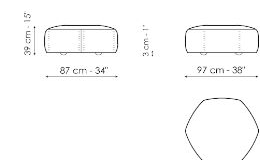

Data sheet

Sofa 265

Width: 265cm
Depth: 115cm
Height: 83cm

Sofa 235

Width: 235cm
Depth: 115cm
Height: 83cm

Sofa 205

Width: 205cm
Depth: 115cm
Height: 83cm

End section sofa

Width: 222cm
Depth: 115cm
Height: 83cm

Armchair

Width: 130cm
Depth: 115cm
Height: 83cm

Pouf

Width: 87cm
Depth: 97cm
Height: 39cm

Pouf

Width: 87cm
Depth: 97cm
Height: 39cm

Composition 01

Width: 305cm
Depth: 160cm
Height: 83cm

Composition 02

Width: 317cm
Depth: 160cm
Height: 83cm

Composition 03

Width: 205cm
 Depth: 115cm
 Height: 83cm

Composition 04

Width: 347cm
 Depth: 160cm
 Height: 83cm

Composition 05

Width: 430cm
 Depth: 160cm
 Height: 83cm

Composition 06

Width: 224cm
 Depth: 125cm
 Height: 83cm

Finishes

FEET

Wood

Wood
Anthracite grey

Materials, fabrics, leathers, colors and finishes are approximate and may slightly differ from actual ones. You can find the complete collection of Bonaldo fabrics and leathers on the website <https://www.bonaldo.biz/>