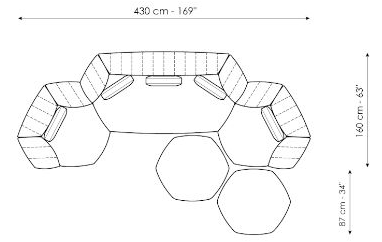

Data sheet

Sofa 265

Width: 265cm
Depth: 115cm
Height: 83cm

Sofa 235

Width: 235cm
Depth: 115cm
Height: 83cm

Sofa 205

Width: 205cm
Depth: 115cm
Height: 83cm

End section sofa

Width: 222cm
Depth: 115cm
Height: 83cm

Armchair

Width: 130cm
Depth: 115cm
Height: 83cm

Pouf

Width: 87cm
Depth: 97cm
Height: 39cm

Pouf

Width: 87cm
Depth: 97cm
Height: 39cm

Composition 01

Width: 305cm
Depth: 160cm
Height: 83cm

Composition 02

Width: 317cm
Depth: 160cm
Height: 83cm

Composition 03

Width: 205cm
 Depth: 115cm
 Height: 83cm

Composition 04

Width: 347cm
 Depth: 160cm
 Height: 83cm

Composition 05

Width: 430cm
 Depth: 160cm
 Height: 83cm

Composition 06

Width: 224cm
 Depth: 125cm
 Height: 83cm

Finishes

FEET

Wood

Wood
Anthracite grey

Materials, fabrics, leathers, colors and finishes are approximate and may slightly differ from actual ones. You can find the complete collection of Bonaldo fabrics and leathers on the website <https://www.bonaldo.biz/>