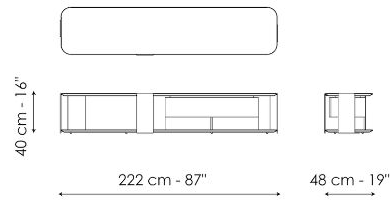

Data sheet

Paddle TV stand

Width: 222cm

Depth: 48cm

Height: 40cm

Paddle TV stand light

Width: 222cm

Depth: 48cm

Height: 40cm

Finishes

UPPER TOP AND LOWER TOP

Wood

Veneered wood
Walnut Canaletto

Veneered wood
Coal oak

DRAWER

Wood