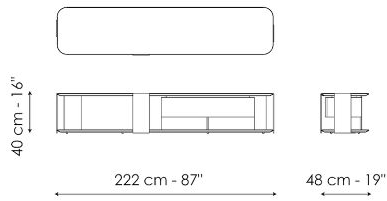

Data sheet

Paddle TV stand

Width: 222cm

Depth: 48cm

Height: 40cm

Paddle TV stand light

Width: 222cm

Depth: 48cm

Height: 40cm

Finishes

UPPER TOP AND LOWER TOP

Wood

Veneered wood
Walnut Canaletto

Veneered wood
Coal oak

DRAWER

Wood