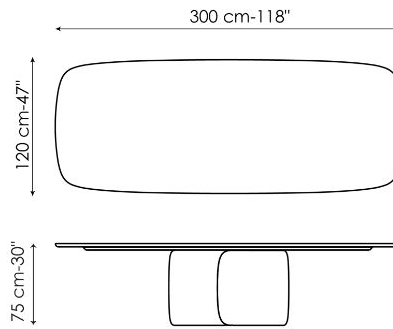

crystal, ceramic or marble - in two forms: round or rectangular with rounded corners. The Mellow modern living room table was created to be the centrepiece of the space, reinterpreting and paying tribute to traditional models from a modern perspective, with large sizes intended for special occasions. To meet office and contract needs, a four-meter-long version of the Mellow table is also available: Mellow 400.

# Data sheet

Width: 180cm  
Depth: 100cm  
Height: ± 75cm

Width: 200cm  
Depth: 108cm  
Height: ± 75cm

Width: 250cm  
Depth: 112cm  
Height: ± 75cm

Width: 280cm  
Depth: 115cm  
Height: ± 75cm

Width: 300cm  
Depth: 120cm  
Height: ± 75cm

Width: 300cm  
Depth: 140cm  
Height: ± 75cm

Width: 400cm  
Depth: 140cm  
Height: 75cm

Width: 120cm  
Depth: 120cm  
Height: ± 75cm

Width: 140cm  
Depth: 140cm  
Height: ± 75cm

Width: 160cm  
Depth: 160cm  
Height:  $\pm 75\text{cm}$

Width: 180cm  
Depth: 180cm  
Height:  $\pm 75\text{cm}$