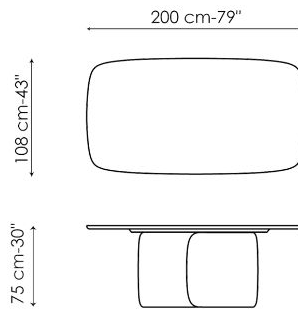

## Mellow

Designer: **Bartoli Design**

Mellow is a fixed table, designed by Bartoli Design, characterised by soft, curvilinear forms, both imposing and sculptural, as its name indicates, an English adjective that means "relaxed, at peace". The original central base, plastic and volumetric, is made up of two different moulded elements in high-density polyurethane, which seem to hold each other in a tight embrace. The top is equally prized and it is available in different finishes of veneered or solid wood,

# Data sheet

Width: 180cm  
Depth: 100cm  
Height: ± 75cm

Width: 200cm  
Depth: 108cm  
Height: ± 75cm

Width: 250cm  
Depth: 112cm  
Height: ± 75cm

Width: 280cm  
Depth: 115cm  
Height: ± 75cm

Width: 300cm  
Depth: 120cm  
Height: ± 75cm

Width: 300cm  
Depth: 140cm  
Height: ± 75cm

Width: 400cm  
Depth: 140cm  
Height: 75cm

Width: 120cm  
Depth: 120cm  
Height: ± 75cm

Width: 140cm  
Depth: 140cm  
Height: ± 75cm

Width: 160cm  
Depth: 160cm  
Height:  $\pm 75\text{cm}$

Width: 180cm  
Depth: 180cm  
Height:  $\pm 75\text{cm}$