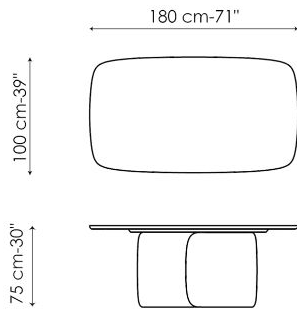

## Mellow

Designer: **Bartoli Design**

Mellow is a fixed table, designed by Bartoli Design, characterised by soft, curvilinear forms, both imposing and sculptural, as its name indicates, an English adjective that means "relaxed, at peace". The original central base, plastic and volumetric, is made up of two different moulded elements in high-density polyurethane, which seem to hold each other in a tight embrace. The top is equally prized and it is available in different finishes of veneered or solid wood,

# Data sheet

Width: 180cm  
Depth: 100cm  
Height: ± 75cm

Width: 200cm  
Depth: 108cm  
Height: ± 75cm

Width: 250cm  
Depth: 112cm  
Height: ± 75cm

Width: 280cm  
Depth: 115cm  
Height: ± 75cm

Width: 300cm  
Depth: 120cm  
Height: ± 75cm

Width: 300cm  
Depth: 140cm  
Height: ± 75cm

Width: 400cm  
Depth: 140cm  
Height: 75cm

Width: 120cm  
Depth: 120cm  
Height: ± 75cm

Width: 140cm  
Depth: 140cm  
Height: ± 75cm

Width: 160cm  
Depth: 160cm  
Height:  $\pm 75\text{cm}$

Width: 180cm  
Depth: 180cm  
Height:  $\pm 75\text{cm}$