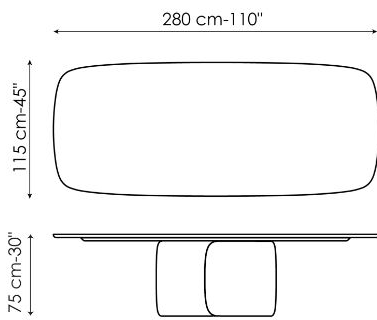

crystal, ceramic or marble - in two forms: round or rectangular with rounded corners. The Mellow modern living room table was created to be the centrepiece of the space, reinterpreting and paying tribute to traditional models from a modern perspective, with large sizes intended for special occasions. To meet office and contract needs, a four-meter-long version of the Mellow table is also available: Mellow 400.

# Data sheet

Width: 180cm  
Depth: 100cm  
Height: ± 75cm

Width: 200cm  
Depth: 108cm  
Height: ± 75cm

Width: 250cm  
Depth: 112cm  
Height: ± 75cm

Width: 280cm  
Depth: 115cm  
Height: ± 75cm

Width: 300cm  
Depth: 120cm  
Height: ± 75cm

Width: 300cm  
Depth: 140cm  
Height: ± 75cm

Width: 400cm  
Depth: 140cm  
Height: 75cm

Width: 120cm  
Depth: 120cm  
Height: ± 75cm

Width: 140cm  
Depth: 140cm  
Height: ± 75cm

Width: 160cm  
Depth: 160cm  
Height:  $\pm 75\text{cm}$

Width: 180cm  
Depth: 180cm  
Height:  $\pm 75\text{cm}$