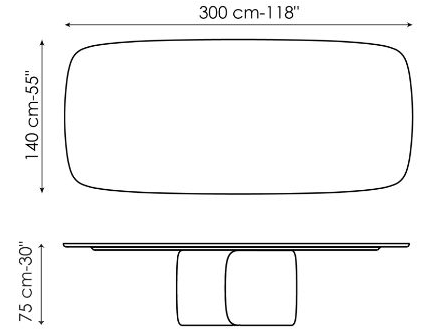

crystal, ceramic or marble - in two forms: round or rectangular with rounded corners. The Mellow modern living room table was created to be the centrepiece of the space, reinterpreting and paying tribute to traditional models from a modern perspective, with large sizes intended for special occasions. To meet office and contract needs, a four-meter-long version of the Mellow table is also available: Mellow 400.

# Data sheet

Width: 180cm  
Depth: 100cm  
Height: ± 75cm

Width: 200cm  
Depth: 108cm  
Height: ± 75cm

Width: 250cm  
Depth: 112cm  
Height: ± 75cm

Width: 280cm  
Depth: 115cm  
Height: ± 75cm

Width: 300cm  
Depth: 120cm  
Height: ± 75cm

Width: 300cm  
Depth: 140cm  
Height: ± 75cm

Width: 400cm  
Depth: 140cm  
Height: 75cm

Width: 120cm  
Depth: 120cm  
Height: ± 75cm

Width: 140cm  
Depth: 140cm  
Height: ± 75cm

Width: 160cm  
Depth: 160cm  
Height:  $\pm 75\text{cm}$

Width: 180cm  
Depth: 180cm  
Height:  $\pm 75\text{cm}$