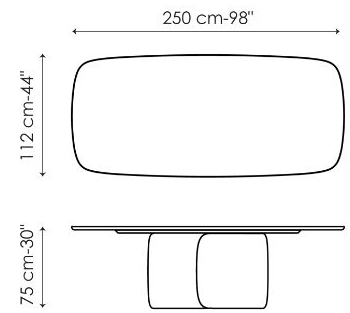

crystal, ceramic or marble - in two forms: round or rectangular with rounded corners. The Mellow modern living room table was created to be the centrepiece of the space, reinterpreting and paying tribute to traditional models from a modern perspective, with large sizes intended for special occasions. To meet office and contract needs, a four-meter-long version of the Mellow table is also available: Mellow 400.

# Data sheet

Width: 180cm  
Depth: 100cm  
Height: ± 75cm

Width: 200cm  
Depth: 108cm  
Height: ± 75cm

Width: 250cm  
Depth: 112cm  
Height: ± 75cm

Width: 280cm  
Depth: 115cm  
Height: ± 75cm

Width: 300cm  
Depth: 120cm  
Height: ± 75cm

Width: 300cm  
Depth: 140cm  
Height: ± 75cm

Width: 400cm  
Depth: 140cm  
Height: 75cm

Width: 120cm  
Depth: 120cm  
Height: ± 75cm

Width: 140cm  
Depth: 140cm  
Height: ± 75cm

Width: 160cm  
Depth: 160cm  
Height:  $\pm 75\text{cm}$

Width: 180cm  
Depth: 180cm  
Height:  $\pm 75\text{cm}$