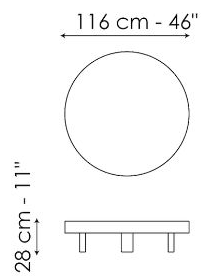

tables are almost at floor level, slightly raised on metal feet with a highly geometric shape. The imposing table top, available in glass or ceramic, is bordered by a metal edge which contrasts with the almost invisible base.

## Jazz Ø96

Width: 96cm  
Depth: 96cm  
Height: 28cm

## Jazz Ø116

Width: 116cm  
Depth: 116cm  
Height: 28cm

## Jazz 160x90

Width: 160cm  
Depth: 90cm  
Height: 28cm