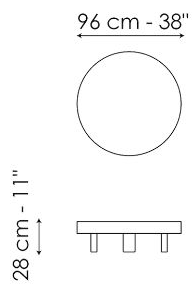

## Jazz

The Jazz low coffee tables feature a formal linear design, which comes in a rectangular or round version. They have a spacious surface area that showcases the typical decorative objects featured in living rooms. Jazz modern low coffee

## Jazz Ø96

Width: 96cm  
Depth: 96cm  
Height: 28cm

## Jazz Ø116

Width: 116cm  
Depth: 116cm  
Height: 28cm

## Jazz 160x90

Width: 160cm  
Depth: 90cm  
Height: 28cm