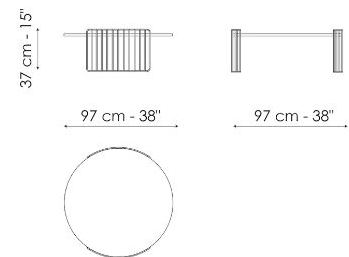

Harpe Ø97 x H37

Width: 97cm
Depth: 97cm
Height: 37cm