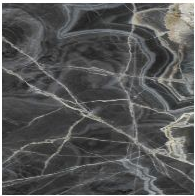

### Wood

**Veneered wood**  
Walnut Canaletto

**Veneered wood**  
Brushed coal oak

---

## ROUND TOP

Wood

**Solid wood**  
American walnut

**Solid wood**  
Brushed coal oak

**Solid wood**  
Brushed natural oak

Ceramic

**Mat ceramic**  
Ardesia grey

**Glossy ceramic**  
Calacatta

**Silk finish ceramic**  
Calacatta macchia  
vecchia

**Mat ceramic**  
Laurent

**Glossy ceramic**  
Imperial grey

**Glossy ceramic**  
Black Onyx

**Glossy ceramic**  
Mountain peak

**Glossy ceramic**  
Rosso imperiale