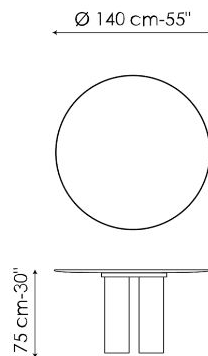

# Data sheet

Width: 200cm  
Depth: 108cm  
Height: ± 75cm

Width: 250cm  
Depth: 112cm  
Height: ± 75cm

Width: 280cm  
Depth: 115cm  
Height: ± 75cm

Width: 300cm  
Depth: 120cm  
Height: ± 75cm

Width: 300cm  
Depth: 140cm  
Height: ± 75cm

Width: 400cm  
Depth: 140cm  
Height: 75cm

Width: 120cm  
Depth: 120cm  
Height: ± 75cm

Width: 140cm  
Depth: 140cm  
Height: ± 75cm

Width: 160cm  
Depth: 160cm  
Height: ± 75cm

Width: 180cm  
Depth: 180cm  
Height:  $\pm 75\text{cm}$

## BARREL-SHAPED TOP - 400 CM