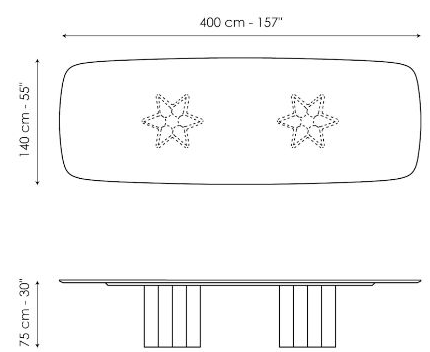

# Data sheet

Width: 200cm  
Depth: 108cm  
Height: ± 75cm

Width: 250cm  
Depth: 112cm  
Height: ± 75cm

Width: 280cm  
Depth: 115cm  
Height: ± 75cm

Width: 300cm  
Depth: 120cm  
Height: ± 75cm

Width: 300cm  
Depth: 140cm  
Height: ± 75cm

Width: 400cm  
Depth: 140cm  
Height: 75cm

Width: 120cm  
Depth: 120cm  
Height: ± 75cm

Width: 140cm  
Depth: 140cm  
Height: ± 75cm

Width: 160cm  
Depth: 160cm  
Height: ± 75cm

Width: 180cm  
Depth: 180cm  
Height:  $\pm 75\text{cm}$

## BARREL-SHAPED TOP - 400 CM