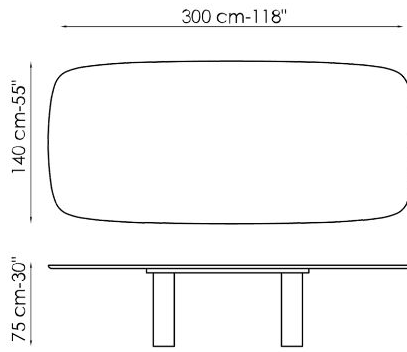

rounded shapes. The classic modern dining table is also available in three precious single material finishes: a special clay hand finished spatula effect which gives the entire frame a sculptural look; the Geometric Table Wood, where ebony is used to make both the top and the legs, as if the table were carved from a single block of wood; and last but not least the Geometric Table with full marble top and legs. The Geometric Table is also available in a four-meter long version, Geometric 400, a size designed specifically for offices and the hospitality sector.

# Data sheet

Width: 200cm  
Depth: 108cm  
Height: ± 75cm

Width: 250cm  
Depth: 112cm  
Height: ± 75cm

Width: 280cm  
Depth: 115cm  
Height: ± 75cm

Width: 300cm  
Depth: 120cm  
Height: ± 75cm

Width: 300cm  
Depth: 140cm  
Height: ± 75cm

Width: 400cm  
Depth: 140cm  
Height: 75cm

Width: 120cm  
Depth: 120cm  
Height: ± 75cm

Width: 140cm  
Depth: 140cm  
Height: ± 75cm

Width: 160cm  
Depth: 160cm  
Height: ± 75cm

Width: 180cm  
Depth: 180cm  
Height:  $\pm 75\text{cm}$

## BARREL-SHAPED TOP - 400 CM