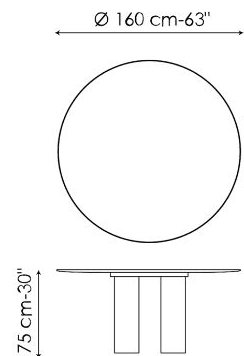

# Data sheet

Width: 200cm  
Depth: 108cm  
Height: ± 75cm

Width: 250cm  
Depth: 112cm  
Height: ± 75cm

Width: 280cm  
Depth: 115cm  
Height: ± 75cm

Width: 300cm  
Depth: 120cm  
Height: ± 75cm

Width: 300cm  
Depth: 140cm  
Height: ± 75cm

Width: 400cm  
Depth: 140cm  
Height: 75cm

Width: 120cm  
Depth: 120cm  
Height: ± 75cm

Width: 140cm  
Depth: 140cm  
Height: ± 75cm

Width: 160cm  
Depth: 160cm  
Height: ± 75cm

Width: 180cm  
Depth: 180cm  
Height:  $\pm 75\text{cm}$

## BARREL-SHAPED TOP - 400 CM