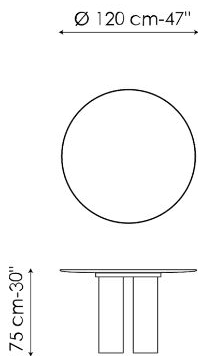

# Data sheet

Width: 200cm  
Depth: 108cm  
Height: ± 75cm

Width: 250cm  
Depth: 112cm  
Height: ± 75cm

Width: 280cm  
Depth: 115cm  
Height: ± 75cm

Width: 300cm  
Depth: 120cm  
Height: ± 75cm

Width: 300cm  
Depth: 140cm  
Height: ± 75cm

Width: 400cm  
Depth: 140cm  
Height: 75cm

Width: 120cm  
Depth: 120cm  
Height: ± 75cm

Width: 140cm  
Depth: 140cm  
Height: ± 75cm

Width: 160cm  
Depth: 160cm  
Height: ± 75cm

Width: 180cm  
Depth: 180cm  
Height:  $\pm 75\text{cm}$

## BARREL-SHAPED TOP - 400 CM