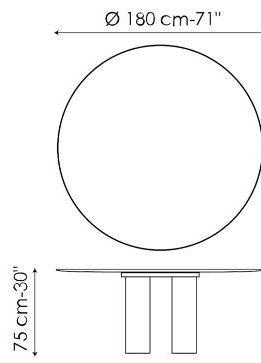

# Data sheet

Width: 200cm  
Depth: 108cm  
Height: ± 75cm

Width: 250cm  
Depth: 112cm  
Height: ± 75cm

Width: 280cm  
Depth: 115cm  
Height: ± 75cm

Width: 300cm  
Depth: 120cm  
Height: ± 75cm

Width: 300cm  
Depth: 140cm  
Height: ± 75cm

Width: 400cm  
Depth: 140cm  
Height: 75cm

Width: 120cm  
Depth: 120cm  
Height: ± 75cm

Width: 140cm  
Depth: 140cm  
Height: ± 75cm

Width: 160cm  
Depth: 160cm  
Height: ± 75cm

Width: 180cm  
Depth: 180cm  
Height:  $\pm 75\text{cm}$

## BARREL-SHAPED TOP - 400 CM