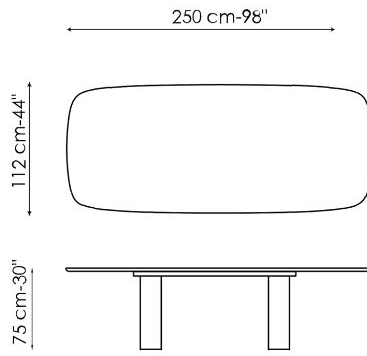

## Geometric Table, Geometric Table Wood

Designer: **Alain Gilles**

Summing up significant stylistic and material research, the Geometric Table is a transforming shape-shifting table that plays on perspective: with a hypnotic visual effect, it looks different depending on the point of view and results in a living area with a surprising personality. The concept is based on chameleon-like silhouettes, starting with the base: its four teardrop-shaped legs appear either thick or sharp and thin, playing together to offer a different perception of their visual weight as you walk around the table, with an impressive scenic yet slender and graceful presence, given by its

# Data sheet

Width: 200cm  
Depth: 108cm  
Height: ± 75cm

Width: 250cm  
Depth: 112cm  
Height: ± 75cm

Width: 280cm  
Depth: 115cm  
Height: ± 75cm

Width: 300cm  
Depth: 120cm  
Height: ± 75cm

Width: 300cm  
Depth: 140cm  
Height: ± 75cm

Width: 400cm  
Depth: 140cm  
Height: 75cm

Width: 120cm  
Depth: 120cm  
Height: ± 75cm

Width: 140cm  
Depth: 140cm  
Height: ± 75cm

Width: 160cm  
Depth: 160cm  
Height: ± 75cm

Width: 180cm  
Depth: 180cm  
Height:  $\pm 75\text{cm}$

## BARREL-SHAPED TOP - 400 CM