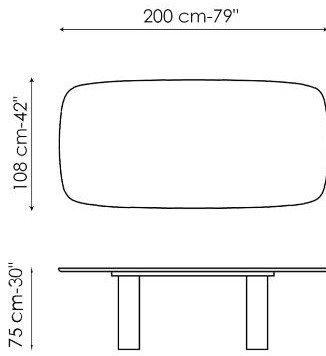

## Geometric Table, Geometric Table Wood

Designer: **Alain Gilles**

Summing up significant stylistic and material research, the Geometric Table is a transforming shape-shifting table that plays on perspective: with a hypnotic visual effect, it looks different depending on the point of view and results in a living area with a surprising personality. The concept is based on chameleon-like silhouettes, starting with the base: its four teardrop-shaped legs appear either thick or sharp and thin, playing together to offer a different perception of their visual weight as you walk around the table, with an impressive scenic yet slender and graceful presence, given by its

# Data sheet

Width: 200cm  
Depth: 108cm  
Height: ± 75cm

Width: 250cm  
Depth: 112cm  
Height: ± 75cm

Width: 280cm  
Depth: 115cm  
Height: ± 75cm

Width: 300cm  
Depth: 120cm  
Height: ± 75cm

Width: 300cm  
Depth: 140cm  
Height: ± 75cm

Width: 400cm  
Depth: 140cm  
Height: 75cm

Width: 120cm  
Depth: 120cm  
Height: ± 75cm

Width: 140cm  
Depth: 140cm  
Height: ± 75cm

Width: 160cm  
Depth: 160cm  
Height: ± 75cm

Width: 180cm  
Depth: 180cm  
Height:  $\pm 75\text{cm}$

## BARREL-SHAPED TOP - 400 CM