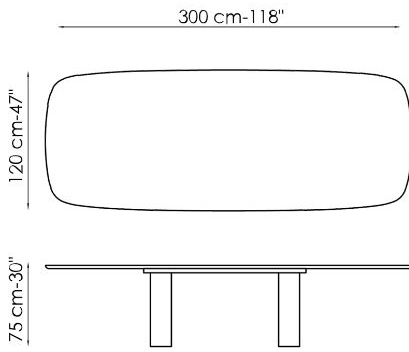

rounded shapes. The classic modern dining table is also available in three precious single material finishes: a special clay hand finished spatula effect which gives the entire frame a sculptural look; the Geometric Table Wood, where ebony is used to make both the top and the legs, as if the table were carved from a single block of wood; and last but not least the Geometric Table with full marble top and legs. The Geometric Table is also available in a four-meter long version, Geometric 400, a size designed specifically for offices and the hospitality sector.

# Data sheet

Width: 200cm  
Depth: 108cm  
Height: ± 75cm

Width: 250cm  
Depth: 112cm  
Height: ± 75cm

Width: 280cm  
Depth: 115cm  
Height: ± 75cm

Width: 300cm  
Depth: 120cm  
Height: ± 75cm

Width: 300cm  
Depth: 140cm  
Height: ± 75cm

Width: 400cm  
Depth: 140cm  
Height: 75cm

Width: 120cm  
Depth: 120cm  
Height: ± 75cm

Width: 140cm  
Depth: 140cm  
Height: ± 75cm

Width: 160cm  
Depth: 160cm  
Height: ± 75cm

Width: 180cm  
Depth: 180cm  
Height:  $\pm 75\text{cm}$

## BARREL-SHAPED TOP - 400 CM