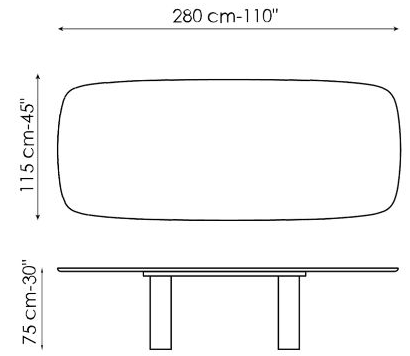

## Geometric Table, Geometric Table Wood

Designer: **Alain Gilles**

Summing up significant stylistic and material research, the Geometric Table is a transforming shape-shifting table that plays on perspective: with a hypnotic visual effect, it looks different depending on the point of view and results in a living area with a surprising personality. The concept is based on chameleon-like silhouettes, starting with the base: its four teardrop-shaped legs appear either thick or sharp and thin, playing together to offer a different perception of their visual weight as you walk around the table, with an impressive scenic yet slender and graceful presence, given by its

rounded shapes. The classic modern dining table is also available in three precious single material finishes: a special clay hand finished spatula effect which gives the entire frame a sculptural look; the Geometric Table Wood, where ebony is used to make both the top and the legs, as if the table were carved from a single block of wood; and last but not least the Geometric Table with full marble top and legs. The Geometric Table is also available in a four-meter long version, Geometric 400, a size designed specifically for offices and the hospitality sector.

# Data sheet

Width: 200cm  
Depth: 108cm  
Height: ± 75cm

Width: 250cm  
Depth: 112cm  
Height: ± 75cm

Width: 280cm  
Depth: 115cm  
Height: ± 75cm

Width: 300cm  
Depth: 120cm  
Height: ± 75cm

Width: 300cm  
Depth: 140cm  
Height: ± 75cm

Width: 400cm  
Depth: 140cm  
Height: 75cm

Width: 120cm  
Depth: 120cm  
Height: ± 75cm

Width: 140cm  
Depth: 140cm  
Height: ± 75cm

Width: 160cm  
Depth: 160cm  
Height: ± 75cm

Width: 180cm  
Depth: 180cm  
Height:  $\pm 75\text{cm}$