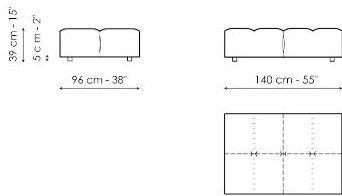

Data sheet

Center section 96x96

Width: 96cm
Depth: 96cm
Height: 85cm

Center section 144x96

Width: 96cm
Depth: 144cm
Height: 85cm

Center section 140x122

Width: 122cm
Depth: 140cm
Height: 85cm

Corner 96x96

Width: 96cm
Depth: 96cm
Height: 85cm

Chaise longue

Width: 96cm
Depth: 166cm
Height: 85cm

Penisola 140x96

Width: 96cm
Depth: 144cm
Height: 85cm

Penisola 140x122

Width: 122cm
Depth: 140cm
Height: 85cm

Penisola 96x70

Width: 70cm
Depth: 96cm
Height: 39cm

Penisola 144x70

Width: 70cm
Depth: 144cm
Height: 39cm

Penisola 140x96

Width: 96cm
Depth: 140cm
Height: 39cm

Pouf 96x70

Width: 70cm
Depth: 96cm
Height: 39cm

Pouf 144x70

Width: 70cm
Depth: 144cm
Height: 39cm

Pouf 140x96

Width: 96cm
Depth: 140cm
Height: 39cm

Armrest

Width: 26cm
Depth: 96cm
Height: 53cm

Backrest 96

Width: 26cm
Depth: 96cm
Height: 63cm

Backrest 140