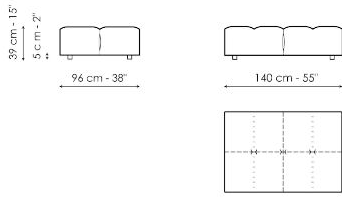

Data sheet

Center section 96x96

Width: 96cm
Depth: 96cm
Height: 85cm

Center section 144x96

Width: 96cm
Depth: 144cm
Height: 85cm

Center section 140x122

Width: 122cm
Depth: 140cm
Height: 85cm

Corner 96x96

Width: 96cm
Depth: 96cm
Height: 85cm

Chaise longue

Width: 96cm
Depth: 166cm
Height: 85cm

Penisola 140x96

Width: 96cm
Depth: 144cm
Height: 85cm

Penisola 140x122

Width: 122cm
Depth: 140cm
Height: 85cm

Penisola 96x70

Width: 70cm
Depth: 96cm
Height: 39cm

Penisola 144x70

Width: 70cm
Depth: 144cm
Height: 39cm

Penisola 140x96

Width: 96cm
Depth: 140cm
Height: 39cm

Pouf 96x70

Width: 70cm
Depth: 96cm
Height: 39cm

Pouf 144x70

Width: 70cm
Depth: 144cm
Height: 39cm

Pouf 140x96

Width: 96cm
Depth: 140cm
Height: 39cm

Armrest

Width: 26cm
Depth: 96cm
Height: 53cm

Backrest 96

Width: 26cm
Depth: 96cm
Height: 63cm

Backrest 140