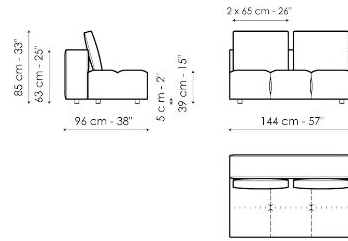

Data sheet

Center section 96x96

Width: 96cm
Depth: 96cm
Height: 85cm

Center section 144x96

Width: 96cm
Depth: 144cm
Height: 85cm

Center section 140x122

Width: 122cm
Depth: 140cm
Height: 85cm

Corner 96x96

Width: 96cm
Depth: 96cm
Height: 85cm

Chaise longue

Width: 96cm
Depth: 166cm
Height: 85cm

Penisola 140x96

Width: 96cm
Depth: 144cm
Height: 85cm

Penisola 140x122

Width: 122cm
Depth: 140cm
Height: 85cm

Penisola 96x70

Width: 70cm
Depth: 96cm
Height: 39cm

Penisola 144x70

Width: 70cm
Depth: 144cm
Height: 39cm

Penisola 140x96

Width: 96cm
Depth: 140cm
Height: 39cm

Pouf 96x70

Width: 70cm
Depth: 96cm
Height: 39cm

Pouf 144x70

Width: 70cm
Depth: 144cm
Height: 39cm

Pouf 140x96

Width: 96cm
Depth: 140cm
Height: 39cm

Armrest

Width: 26cm
Depth: 96cm
Height: 53cm

Backrest 96

Width: 26cm
Depth: 96cm
Height: 63cm

Backrest 140