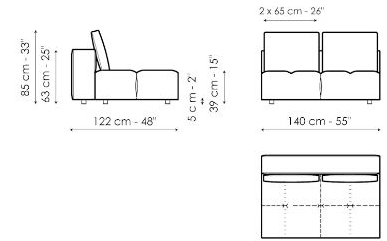

Data sheet

Center section 96x96

Width: 96cm
Depth: 96cm
Height: 85cm

Center section 144x96

Width: 96cm
Depth: 144cm
Height: 85cm

Center section 140x122

Width: 122cm
Depth: 140cm
Height: 85cm

Corner 96x96

Width: 96cm
Depth: 96cm
Height: 85cm

Chaise longue

Width: 96cm
Depth: 166cm
Height: 85cm

Penisola 140x96

Width: 96cm
Depth: 144cm
Height: 85cm

Penisola 140x122

Width: 122cm
Depth: 140cm
Height: 85cm

Penisola 96x70

Width: 70cm
Depth: 96cm
Height: 39cm

Penisola 144x70

Width: 70cm
Depth: 144cm
Height: 39cm

Penisola 140x96

Width: 96cm
Depth: 140cm
Height: 39cm

Pouf 96x70

Width: 70cm
Depth: 96cm
Height: 39cm

Pouf 144x70

Width: 70cm
Depth: 144cm
Height: 39cm

Pouf 140x96

Width: 96cm
Depth: 140cm
Height: 39cm

Armrest

Width: 26cm
Depth: 96cm
Height: 53cm

Backrest 96

Width: 26cm
Depth: 96cm
Height: 63cm

Backrest 140