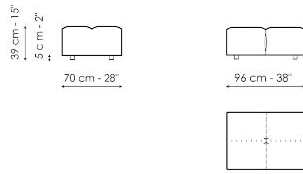

Data sheet

Center section 96x96

Width: 96cm
Depth: 96cm
Height: 85cm

Center section 144x96

Width: 96cm
Depth: 144cm
Height: 85cm

Center section 140x122

Width: 122cm
Depth: 140cm
Height: 85cm

Corner 96x96

Width: 96cm
Depth: 96cm
Height: 85cm

Chaise longue

Width: 96cm
Depth: 166cm
Height: 85cm

Penisola 140x96

Width: 96cm
Depth: 144cm
Height: 85cm

Penisola 140x122

Width: 122cm
Depth: 140cm
Height: 85cm

Penisola 96x70

Width: 70cm
Depth: 96cm
Height: 39cm

Penisola 144x70

Width: 70cm
Depth: 144cm
Height: 39cm

Penisola 140x96

Width: 96cm
Depth: 140cm
Height: 39cm

Pouf 96x70

Width: 70cm
Depth: 96cm
Height: 39cm

Pouf 144x70

Width: 70cm
Depth: 144cm
Height: 39cm

Pouf 140x96

Width: 96cm
Depth: 140cm
Height: 39cm

Armrest

Width: 26cm
Depth: 96cm
Height: 53cm

Backrest 96

Width: 26cm
Depth: 96cm
Height: 63cm

Backrest 140