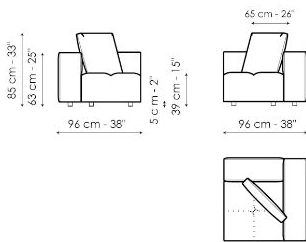

Data sheet

Center section 96x96

Width: 96cm
Depth: 96cm
Height: 85cm

Center section 144x96

Width: 96cm
Depth: 144cm
Height: 85cm

Center section 140x122

Width: 122cm
Depth: 140cm
Height: 85cm

Corner 96x96

Width: 96cm
Depth: 96cm
Height: 85cm

Chaise longue

Width: 96cm
Depth: 166cm
Height: 85cm

Penisola 140x96

Width: 96cm
Depth: 144cm
Height: 85cm

Penisola 140x122

Width: 122cm
Depth: 140cm
Height: 85cm

Penisola 96x70

Width: 70cm
Depth: 96cm
Height: 39cm

Penisola 144x70

Width: 70cm
Depth: 144cm
Height: 39cm

Penisola 140x96

Width: 96cm
Depth: 140cm
Height: 39cm

Pouf 96x70

Width: 70cm
Depth: 96cm
Height: 39cm

Pouf 144x70

Width: 70cm
Depth: 144cm
Height: 39cm

Pouf 140x96

Width: 96cm
Depth: 140cm
Height: 39cm

Armrest

Width: 26cm
Depth: 96cm
Height: 53cm

Backrest 96

Width: 26cm
Depth: 96cm
Height: 63cm

Backrest 140