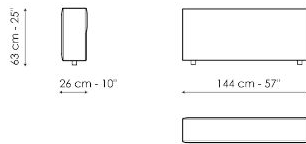

Backrest 144

Width: 26cm
Depth: 144cm
Height: 63cm