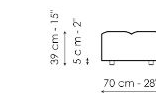

Data sheet

Center section 96x96

Width: 96cm
Depth: 96cm
Height: 85cm

Center section 144x96

Width: 96cm
Depth: 144cm
Height: 85cm

Center section 140x122

Width: 122cm
Depth: 140cm
Height: 85cm

Corner 96x96

Width: 96cm
Depth: 96cm
Height: 85cm

Chaise longue

Width: 96cm
Depth: 166cm
Height: 85cm

Penisola 140x96

Width: 96cm
Depth: 144cm
Height: 85cm

Penisola 140x122

Width: 122cm
Depth: 140cm
Height: 85cm

Penisola 96x70

Width: 70cm
Depth: 96cm
Height: 39cm

Penisola 144x70

Width: 70cm
Depth: 144cm
Height: 39cm

Penisola 140x96

Width: 96cm
Depth: 140cm
Height: 39cm

Pouf 96x70

Width: 70cm
Depth: 96cm
Height: 39cm

Pouf 144x70

Width: 70cm
Depth: 144cm
Height: 39cm

Pouf 140x96

Width: 96cm
Depth: 140cm
Height: 39cm

Armrest

Width: 26cm
Depth: 96cm
Height: 53cm

Backrest 96

Width: 26cm
Depth: 96cm
Height: 63cm

Backrest 140