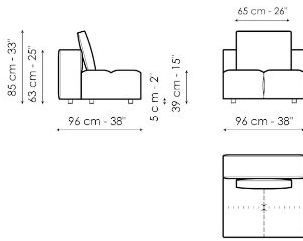

Data sheet

Center section 96x96

Width: 96cm
Depth: 96cm
Height: 85cm

Center section 144x96

Width: 96cm
Depth: 144cm
Height: 85cm

Center section 140x122

Width: 122cm
Depth: 140cm
Height: 85cm

Corner 96x96

Width: 96cm
Depth: 96cm
Height: 85cm

Chaise longue

Width: 96cm
Depth: 166cm
Height: 85cm

Penisola 140x96

Width: 96cm
Depth: 144cm
Height: 85cm

Penisola 140x122

Width: 122cm
Depth: 140cm
Height: 85cm

Penisola 96x70

Width: 70cm
Depth: 96cm
Height: 39cm

Penisola 144x70

Width: 70cm
Depth: 144cm
Height: 39cm

Penisola 140x96

Width: 96cm
Depth: 140cm
Height: 39cm

Pouf 96x70

Width: 70cm
Depth: 96cm
Height: 39cm

Pouf 144x70

Width: 70cm
Depth: 144cm
Height: 39cm

Pouf 140x96

Width: 96cm
Depth: 140cm
Height: 39cm

Armrest

Width: 26cm
Depth: 96cm
Height: 53cm

Backrest 96

Width: 26cm
Depth: 96cm
Height: 63cm

Backrest 140