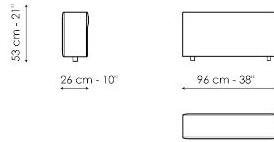

Data sheet

Center section 96x96

Width: 96cm
Depth: 96cm
Height: 85cm

Center section 144x96

Width: 96cm
Depth: 144cm
Height: 85cm

Center section 140x122

Width: 122cm
Depth: 140cm
Height: 85cm

Corner 96x96

Width: 96cm
Depth: 96cm
Height: 85cm

Chaise longue

Width: 96cm
Depth: 166cm
Height: 85cm

Penisola 140x96

Width: 96cm
Depth: 144cm
Height: 85cm

Penisola 140x122

Width: 122cm
Depth: 140cm
Height: 85cm

Penisola 96x70

Width: 70cm
Depth: 96cm
Height: 39cm

Penisola 144x70

Width: 70cm
Depth: 144cm
Height: 39cm

Penisola 140x96

Width: 96cm
Depth: 140cm
Height: 39cm

Pouf 96x70

Width: 70cm
Depth: 96cm
Height: 39cm

Pouf 144x70

Width: 70cm
Depth: 144cm
Height: 39cm

Pouf 140x96

Width: 96cm
Depth: 140cm
Height: 39cm

Armrest

Width: 26cm
Depth: 96cm
Height: 53cm

Backrest 96

Width: 26cm
Depth: 96cm
Height: 63cm

Backrest 140