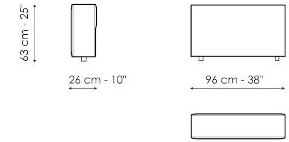

Data sheet

Center section 96x96

Width: 96cm
Depth: 96cm
Height: 85cm

Center section 144x96

Width: 96cm
Depth: 144cm
Height: 85cm

Center section 140x122

Width: 122cm
Depth: 140cm
Height: 85cm

Corner 96x96

Width: 96cm
Depth: 96cm
Height: 85cm

Chaise longue

Width: 96cm
Depth: 166cm
Height: 85cm

Penisola 140x96

Width: 96cm
Depth: 144cm
Height: 85cm

Penisola 140x122

Width: 122cm
Depth: 140cm
Height: 85cm

Penisola 96x70

Width: 70cm
Depth: 96cm
Height: 39cm

Penisola 144x70

Width: 70cm
Depth: 144cm
Height: 39cm

Penisola 140x96

Width: 96cm
Depth: 140cm
Height: 39cm

Pouf 96x70

Width: 70cm
Depth: 96cm
Height: 39cm

Pouf 144x70

Width: 70cm
Depth: 144cm
Height: 39cm

Pouf 140x96

Width: 96cm
Depth: 140cm
Height: 39cm

Armrest

Width: 26cm
Depth: 96cm
Height: 53cm

Backrest 96

Width: 26cm
Depth: 96cm
Height: 63cm

Backrest 140