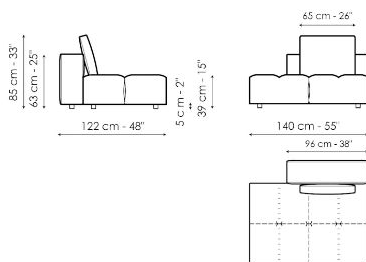

Data sheet

Center section 96x96

Width: 96cm
Depth: 96cm
Height: 85cm

Center section 144x96

Width: 96cm
Depth: 144cm
Height: 85cm

Center section 140x122

Width: 122cm
Depth: 140cm
Height: 85cm

Corner 96x96

Width: 96cm
Depth: 96cm
Height: 85cm

Chaise longue

Width: 96cm
Depth: 166cm
Height: 85cm

Penisola 140x96

Width: 96cm
Depth: 144cm
Height: 85cm

Penisola 140x122

Width: 122cm
Depth: 140cm
Height: 85cm

Penisola 96x70

Width: 70cm
Depth: 96cm
Height: 39cm

Penisola 144x70

Width: 70cm
Depth: 144cm
Height: 39cm

Penisola 140x96

Width: 96cm
Depth: 140cm
Height: 39cm

Pouf 96x70

Width: 70cm
Depth: 96cm
Height: 39cm

Pouf 144x70

Width: 70cm
Depth: 144cm
Height: 39cm

Pouf 140x96

Width: 96cm
Depth: 140cm
Height: 39cm

Armrest

Width: 26cm
Depth: 96cm
Height: 53cm

Backrest 96

Width: 26cm
Depth: 96cm
Height: 63cm

Backrest 140