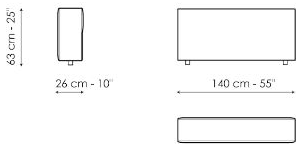

Data sheet

Center section 96x96

Width: 96cm
Depth: 96cm
Height: 85cm

Center section 144x96

Width: 96cm
Depth: 144cm
Height: 85cm

Center section 140x122

Width: 122cm
Depth: 140cm
Height: 85cm

Corner 96x96

Width: 96cm
Depth: 96cm
Height: 85cm

Chaise longue

Width: 96cm
Depth: 166cm
Height: 85cm

Penisola 140x96

Width: 96cm
Depth: 144cm
Height: 85cm

Penisola 140x122

Width: 122cm
Depth: 140cm
Height: 85cm

Penisola 96x70

Width: 70cm
Depth: 96cm
Height: 39cm

Penisola 144x70

Width: 70cm
Depth: 144cm
Height: 39cm

Penisola 140x96

Width: 96cm
Depth: 140cm
Height: 39cm

Pouf 96x70

Width: 70cm
Depth: 96cm
Height: 39cm

Pouf 144x70

Width: 70cm
Depth: 144cm
Height: 39cm

Pouf 140x96

Width: 96cm
Depth: 140cm
Height: 39cm

Armrest

Width: 26cm
Depth: 96cm
Height: 53cm

Backrest 96

Width: 26cm
Depth: 96cm
Height: 63cm

Backrest 140