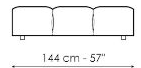

Data sheet

Center section 96x96

Width: 96cm
Depth: 96cm
Height: 85cm

Center section 144x96

Width: 96cm
Depth: 144cm
Height: 85cm

Center section 140x122

Width: 122cm
Depth: 140cm
Height: 85cm

Corner 96x96

Width: 96cm
Depth: 96cm
Height: 85cm

Chaise longue

Width: 96cm
Depth: 166cm
Height: 85cm

Penisola 140x96

Width: 96cm
Depth: 144cm
Height: 85cm

Penisola 140x122

Width: 122cm
Depth: 140cm
Height: 85cm

Penisola 96x70

Width: 70cm
Depth: 96cm
Height: 39cm

Penisola 144x70

Width: 70cm
Depth: 144cm
Height: 39cm

Penisola 140x96

Width: 96cm
Depth: 140cm
Height: 39cm

Pouf 96x70

Width: 70cm
Depth: 96cm
Height: 39cm

Pouf 144x70

Width: 70cm
Depth: 144cm
Height: 39cm

Pouf 140x96

Width: 96cm
Depth: 140cm
Height: 39cm

Armrest

Width: 26cm
Depth: 96cm
Height: 53cm

Backrest 96

Width: 26cm
Depth: 96cm
Height: 63cm

Backrest 140