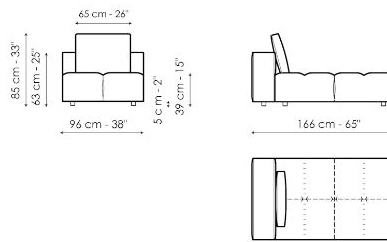

Data sheet

Center section 96x96

Width: 96cm
Depth: 96cm
Height: 85cm

Center section 144x96

Width: 96cm
Depth: 144cm
Height: 85cm

Center section 140x122

Width: 122cm
Depth: 140cm
Height: 85cm

Corner 96x96

Width: 96cm
Depth: 96cm
Height: 85cm

Chaise longue

Width: 96cm
Depth: 166cm
Height: 85cm

Penisola 140x96

Width: 96cm
Depth: 144cm
Height: 85cm

Penisola 140x122

Width: 122cm
Depth: 140cm
Height: 85cm

Penisola 96x70

Width: 70cm
Depth: 96cm
Height: 39cm

Penisola 144x70

Width: 70cm
Depth: 144cm
Height: 39cm

Penisola 140x96

Width: 96cm
Depth: 140cm
Height: 39cm

Pouf 96x70

Width: 70cm
Depth: 96cm
Height: 39cm

Pouf 144x70

Width: 70cm
Depth: 144cm
Height: 39cm

Pouf 140x96

Width: 96cm
Depth: 140cm
Height: 39cm

Armrest

Width: 26cm
Depth: 96cm
Height: 53cm

Backrest 96

Width: 26cm
Depth: 96cm
Height: 63cm

Backrest 140