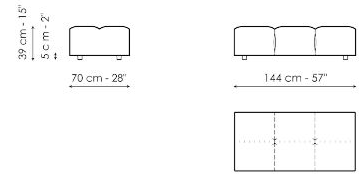

Data sheet

Center section 96x96

Width: 96cm
Depth: 96cm
Height: 85cm

Center section 144x96

Width: 96cm
Depth: 144cm
Height: 85cm

Center section 140x122

Width: 122cm
Depth: 140cm
Height: 85cm

Corner 96x96

Width: 96cm
Depth: 96cm
Height: 85cm

Chaise longue

Width: 96cm
Depth: 166cm
Height: 85cm

Penisola 140x96

Width: 96cm
Depth: 144cm
Height: 85cm

Penisola 140x122

Width: 122cm
Depth: 140cm
Height: 85cm

Penisola 96x70

Width: 70cm
Depth: 96cm
Height: 39cm

Penisola 144x70

Width: 70cm
Depth: 144cm
Height: 39cm

Penisola 140x96

Width: 96cm
Depth: 140cm
Height: 39cm

Pouf 96x70

Width: 70cm
Depth: 96cm
Height: 39cm

Pouf 144x70

Width: 70cm
Depth: 144cm
Height: 39cm

Pouf 140x96

Width: 96cm
Depth: 140cm
Height: 39cm

Armrest

Width: 26cm
Depth: 96cm
Height: 53cm

Backrest 96

Width: 26cm
Depth: 96cm
Height: 63cm

Backrest 140