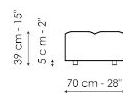

Data sheet

Center section 96x96

Width: 96cm
Depth: 96cm
Height: 85cm

Center section 144x96

Width: 96cm
Depth: 144cm
Height: 85cm

Center section 140x122

Width: 122cm
Depth: 140cm
Height: 85cm

Corner 96x96

Width: 96cm
Depth: 96cm
Height: 85cm

Chaise longue

Width: 96cm
Depth: 166cm
Height: 85cm

Penisola 140x96

Width: 96cm
Depth: 144cm
Height: 85cm

Penisola 140x122

Width: 122cm
Depth: 140cm
Height: 85cm

Penisola 96x70

Width: 70cm
Depth: 96cm
Height: 39cm

Penisola 144x70

Width: 70cm
Depth: 144cm
Height: 39cm

Penisola 140x96

Width: 96cm
Depth: 140cm
Height: 39cm

Pouf 96x70

Width: 70cm
Depth: 96cm
Height: 39cm

Pouf 144x70

Width: 70cm
Depth: 144cm
Height: 39cm

Pouf 140x96

Width: 96cm
Depth: 140cm
Height: 39cm

Armrest

Width: 26cm
Depth: 96cm
Height: 53cm

Backrest 96

Width: 26cm
Depth: 96cm
Height: 63cm

Backrest 140