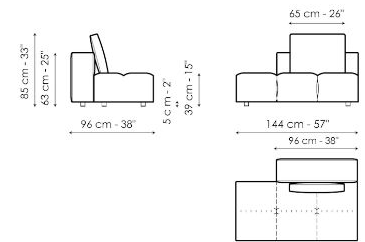

Data sheet

Center section 96x96

Width: 96cm
Depth: 96cm
Height: 85cm

Center section 144x96

Width: 96cm
Depth: 144cm
Height: 85cm

Center section 140x122

Width: 122cm
Depth: 140cm
Height: 85cm

Corner 96x96

Width: 96cm
Depth: 96cm
Height: 85cm

Chaise longue

Width: 96cm
Depth: 166cm
Height: 85cm

Penisola 140x96

Width: 96cm
Depth: 144cm
Height: 85cm

Penisola 140x122

Width: 122cm
Depth: 140cm
Height: 85cm

Penisola 96x70

Width: 70cm
Depth: 96cm
Height: 39cm

Penisola 144x70

Width: 70cm
Depth: 144cm
Height: 39cm

Penisola 140x96

Width: 96cm
Depth: 140cm
Height: 39cm

Pouf 96x70

Width: 70cm
Depth: 96cm
Height: 39cm

Pouf 144x70

Width: 70cm
Depth: 144cm
Height: 39cm

Pouf 140x96

Width: 96cm
Depth: 140cm
Height: 39cm

Armrest

Width: 26cm
Depth: 96cm
Height: 53cm

Backrest 96

Width: 26cm
Depth: 96cm
Height: 63cm

Backrest 140