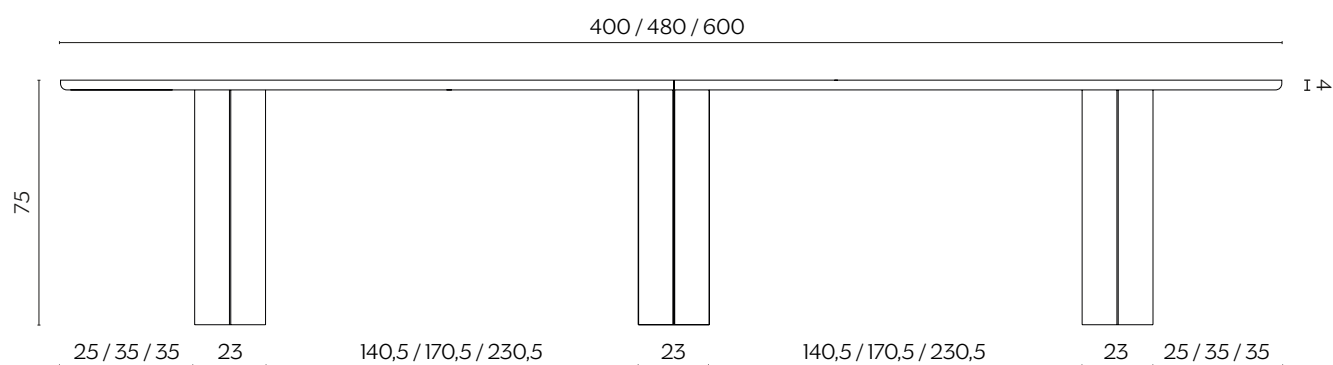

From the traditional family gatherings to the more contemporary corporate meetings, whatever use you make of it we are sure you will love its graceful design. Its imposing stature is lightened and balanced with pure wood elements: with a top that can reach up to 6 metres in length, everyone will find their seat at the table.

## DIMENSIONI | DIMENSIONS

lunghezza | width: 400 cm  
larghezza | depth: 110 cm  
altezza | height: 75 cm

lunghezza | width: 480 cm  
larghezza | depth: 110 cm  
altezza | height: 75 cm

lunghezza | width: 600 cm  
larghezza | depth: 110 cm  
altezza | height: 75 cm