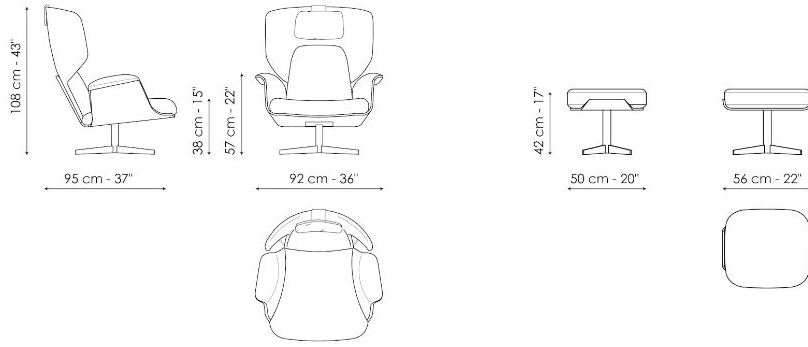

Data sheet

Olos bergère

Width: 95cm
Depth: 92cm
Height: 108cm

Olos footrest

Width: 50cm
Depth: 56cm
Height: 42cm

Finishes

BASE

Metal