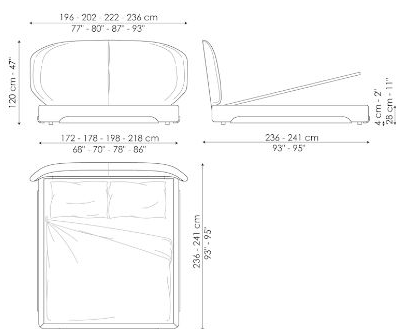

Data sheet

Olos bed

Width: 196-202-220-236cm

Depth: 233-238cm

Height: 100cm

Olos bed plus

Width: 196-202-220-236cm

Depth: 233-238cm

Height: 100cm

Olos bed open

Width: 196-202-220-236cm

Depth: 233-238cm

Height: 100cm

Olos bed hi plus

Width: 196-202-220-236cm

Depth: 236-241cm

Height: 120cm

Olos bed hi open

Width: 196-202-220-236cm

Depth: 236-241cm

Height: 120cm

Finishes

STRUCTURE

Wood