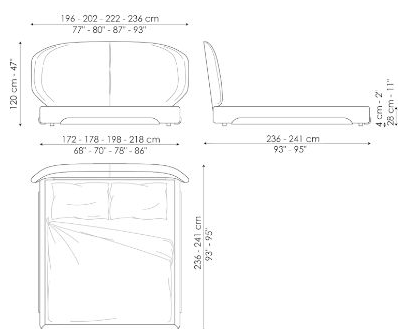

Data sheet

Olos bed

Width: 196-202-220-236cm

Depth: 233-238cm

Height: 100cm

Olos bed plus

Width: 196-202-220-236cm

Depth: 233-238cm

Height: 100cm

Olos bed open

Width: 196-202-220-236cm

Depth: 233-238cm

Height: 100cm

Olos bed hi plus

Width: 196-202-220-236cm

Depth: 236-241cm

Height: 120cm

Olos bed hi open

Width: 196-202-220-236cm

Depth: 236-241cm

Height: 120cm

Finishes

STRUCTURE

Wood