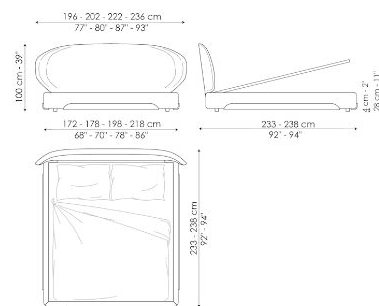

personality are the characteristics of this bed. The sober details of the curved wood represent the outer sections of the bed and their design extends into the elliptical, naturally enveloping headboard. There is also a version with a higher bed frame (Olos bed plus), a version with high headboard (Olos bed hi) or the version with storage (Olos bed open), all of which can be combined with each other to satisfy the widest range of requests and requirements.

Data sheet

Olos bed

Width: 196-202-220-236cm

Depth: 233-238cm

Height: 100cm

Olos bed plus

Width: 196-202-220-236cm

Depth: 233-238cm

Height: 100cm

Olos bed open

Width: 196-202-220-236cm

Depth: 233-238cm

Height: 100cm

Olos bed hi plus

Width: 196-202-220-236cm

Depth: 236-241cm

Height: 120cm

Olos bed hi open

Width: 196-202-220-236cm

Depth: 236-241cm

Height: 120cm

Finishes

STRUCTURE

Wood