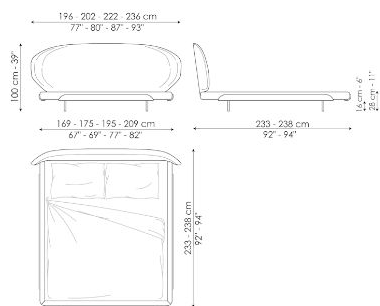

personality are the characteristics of this bed. The sober details of the curved wood represent the outer sections of the bed and their design extends into the elliptical, naturally enveloping headboard. There is also a version with a higher bed frame (Olos bed plus), a version with high headboard (Olos bed hi) or the version with storage (Olos bed open), all of which can be combined with each other to satisfy the widest range of requests and requirements.

Data sheet

Olos bed

Width: 196-202-220-236cm

Depth: 233-238cm

Height: 100cm

Olos bed plus

Width: 196-202-220-236cm

Depth: 233-238cm

Height: 100cm

Olos bed open

Width: 196-202-220-236cm

Depth: 233-238cm

Height: 100cm

Olos bed hi plus

Width: 196-202-220-236cm

Depth: 236-241cm

Height: 120cm

Olos bed hi open

Width: 196-202-220-236cm

Depth: 236-241cm

Height: 120cm

Finishes

STRUCTURE

Wood