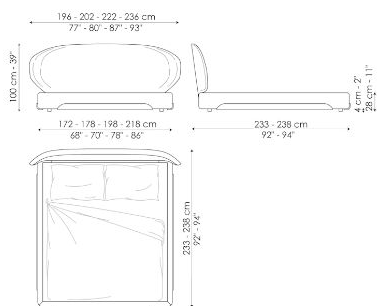

personality are the characteristics of this bed. The sober details of the curved wood represent the outer sections of the bed and their design extends into the elliptical, naturally enveloping headboard. There is also a version with a higher bed frame (Olos bed plus), a version with high headboard (Olos bed hi) or the version with storage (Olos bed open), all of which can be combined with each other to satisfy the widest range of requests and requirements.

Data sheet

Olos bed

Width: 196-202-220-236cm

Depth: 233-238cm

Height: 100cm

Olos bed plus

Width: 196-202-220-236cm

Depth: 233-238cm

Height: 100cm

Olos bed open

Width: 196-202-220-236cm

Depth: 233-238cm

Height: 100cm

Olos bed hi plus

Width: 196-202-220-236cm

Depth: 236-241cm

Height: 120cm

Olos bed hi open

Width: 196-202-220-236cm

Depth: 236-241cm

Height: 120cm

Finishes

STRUCTURE

Wood