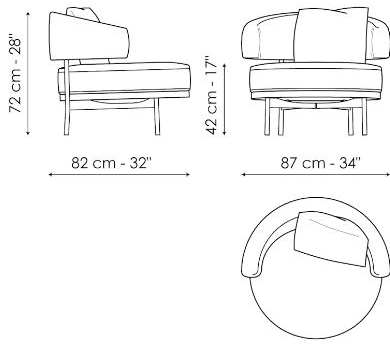

Data sheet

Neilly lounge

Width: 82cm

Depth: 87cm

Height: 72cm

Finishes

BASE

Metal