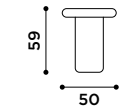

bilbao
design Dainelli Studio

2022