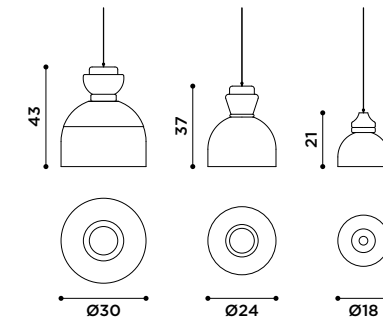

294

madama
design Cristina Celestino

2016

Lampada a sospensione.
Struttura in metallo rivestito in
tripolino colori come da catalogo.

*Pendant lamp.
Metallic structure covered by
"tripolino" colors as shown on our
catalogue.*

295