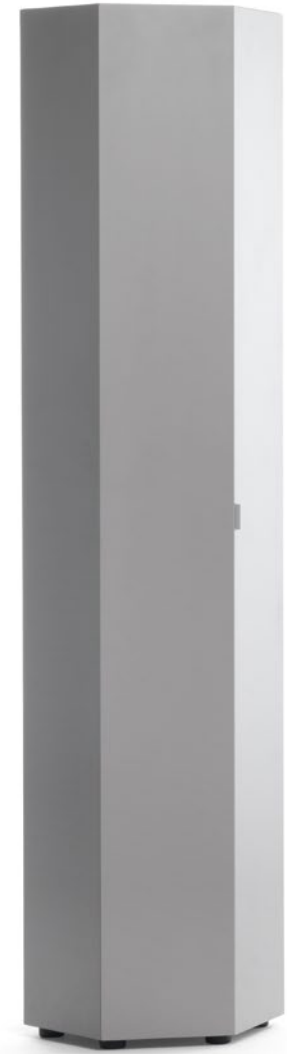

*Sideboard in mdf.
Lacquered as colors card.
Black oak heat-treated.*

exagon
design Claudio Bitetti

2018

Contenitore in mdf.
Laccato in tutti i colori
come da campionario.

*Storage unit in mdf.
Lacquered as colors card.*