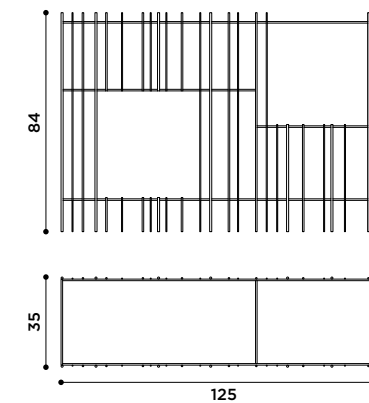

Libreria in ferro con ripiani in vetro.
Brunito, Titanio, Oro.

*Iron bookcase with glass shelves.
Burnished, Titanium, Gold.*