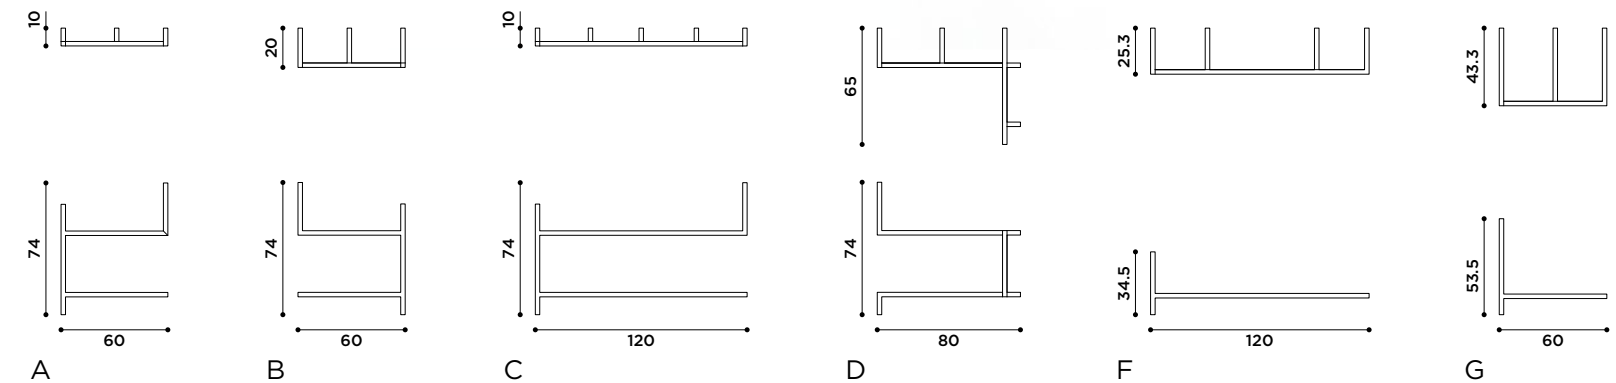

Column forced between floor and ceiling in solid Iroko wood.

Moduli libreria a parete
in metallo satinato.
Bianco opaco, Piombo lucido.

*Wall metal modular
bookshelves elements.
Matt white, Polished lead.*