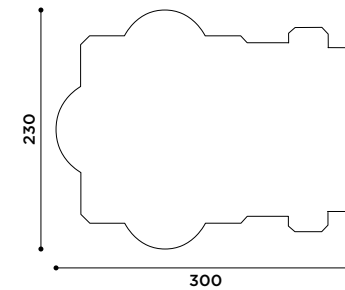

Tappeto stampato.
80% lana, 20% Poliammide.
1250gr/mq. Bianco e nero.

*Printed carpet.
80% wool, 20% Polyamide.
1250 gr/mq. Black and white.*