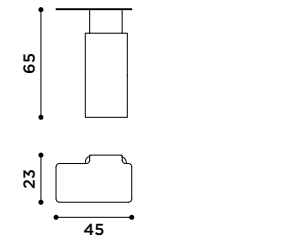

Tavolini in massello di legno
e piano in metallo.
Trave in rovere antico
e piano verniciato piombo.

*Low tables in solid wood
and metal plate.
Antique solid oak wood beam
and metal plate polished lead.*