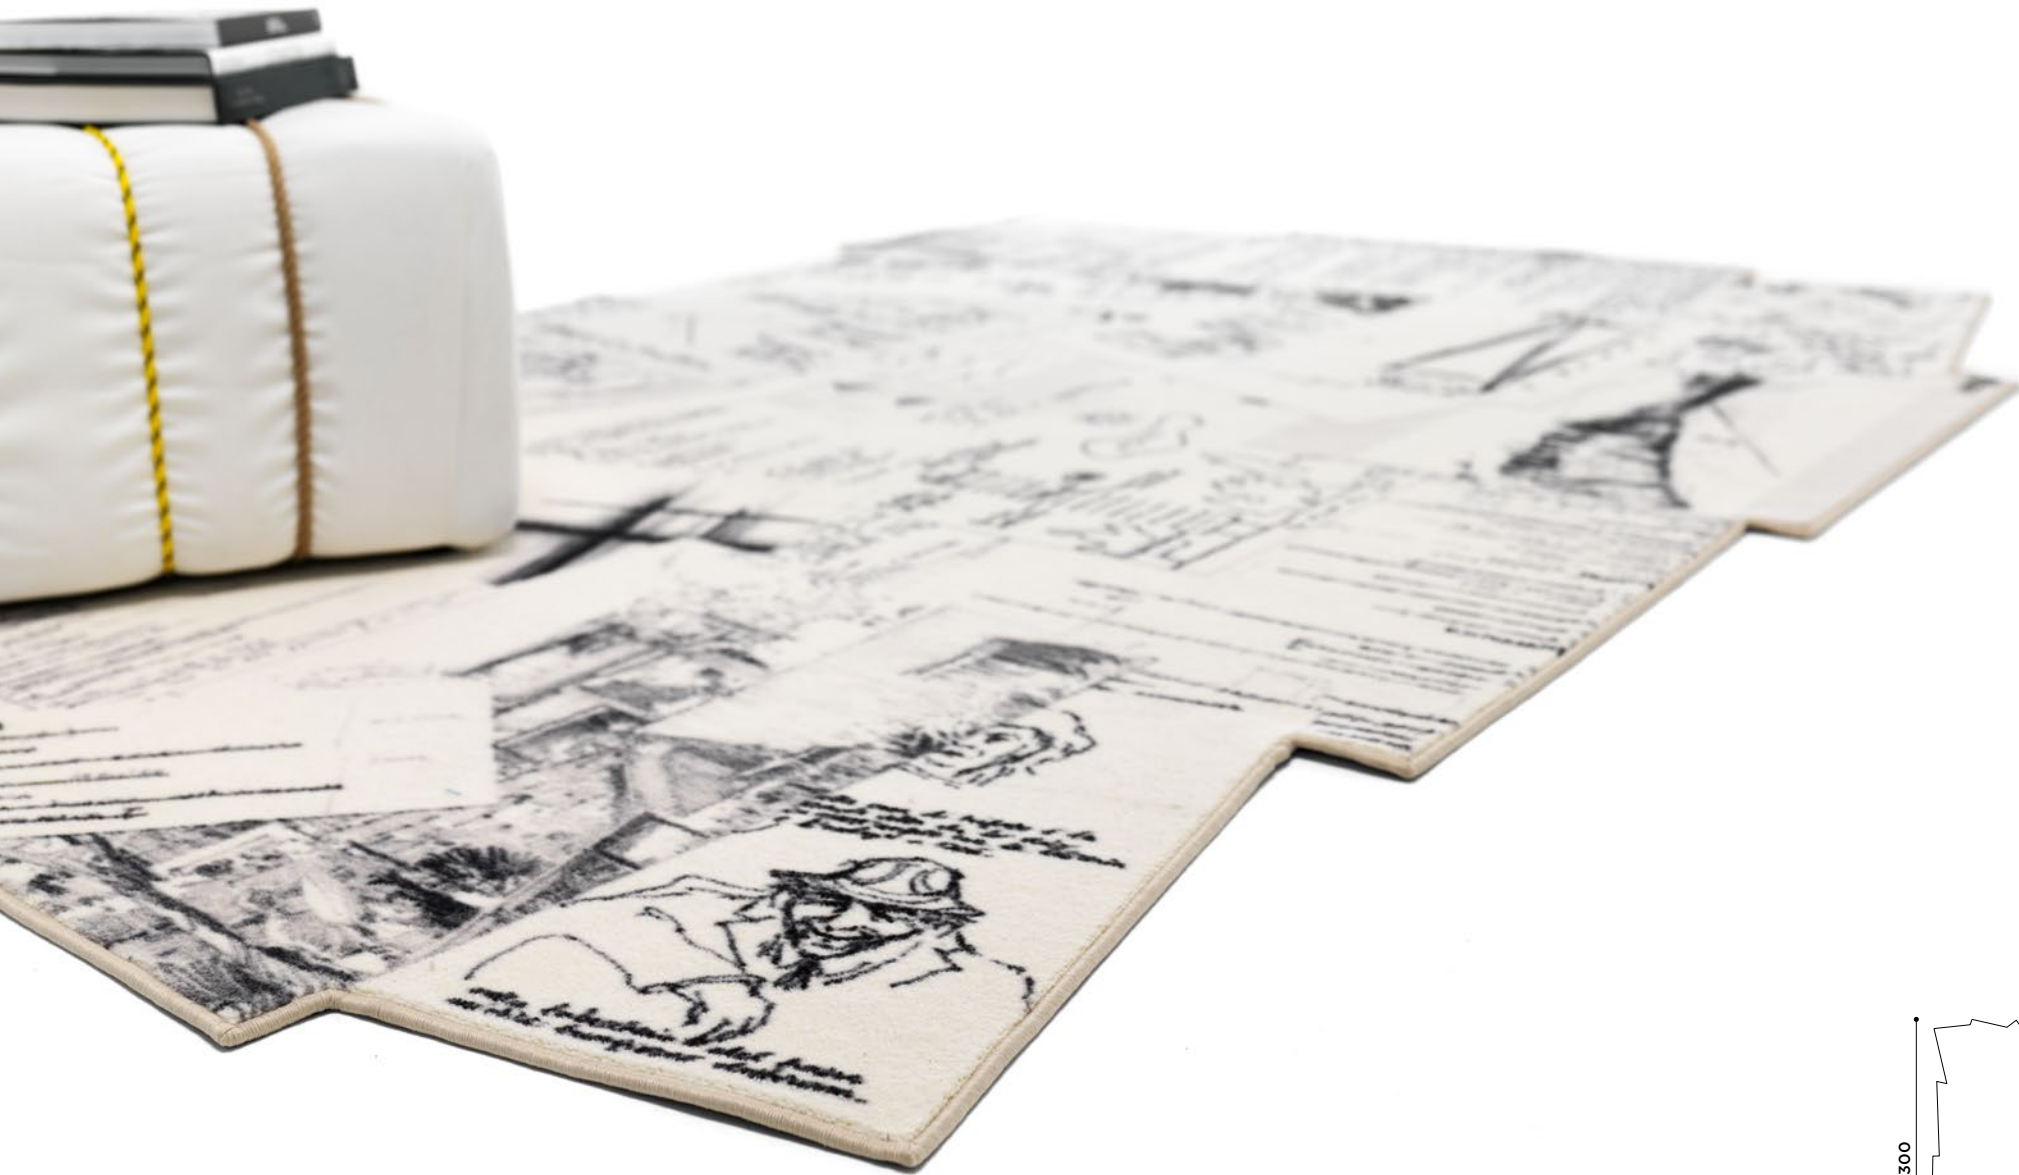

Tappeto stampato.
80% lana, 20% Poliammide.
1250gr/mq. Bianco e nero.

*Printed carpet.
80% wool, 20% Polyamide.
1250 gr/mq. Black and white.*