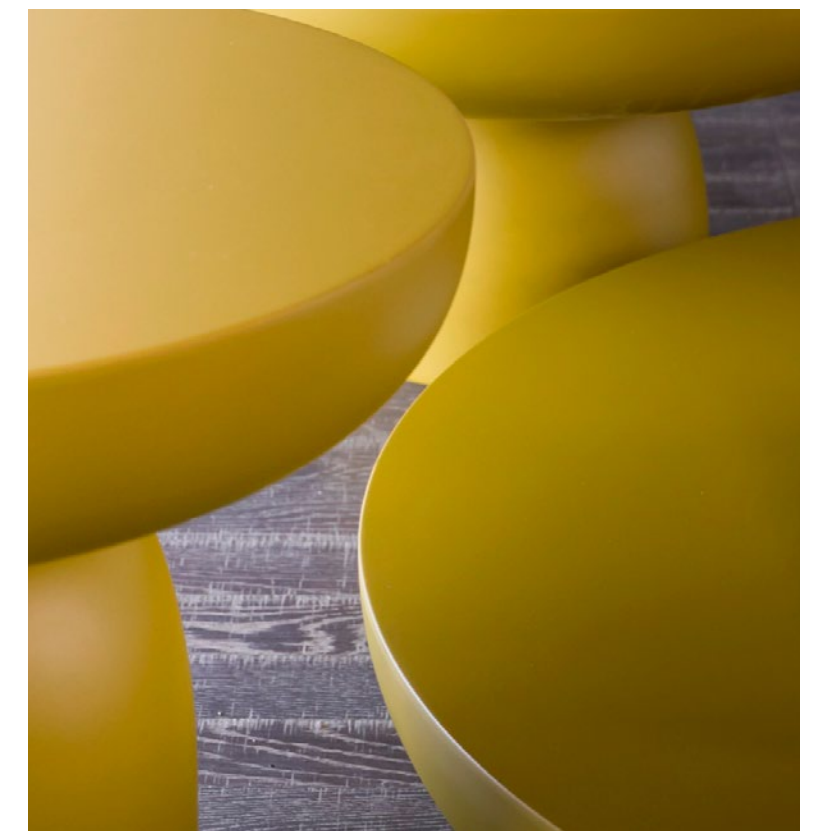

olo wood & colours
design Antonio Facco

2022

Tavolini in legno tornito.
Finiture: massello di frassino tinto
moka o laccato opaco nei colori:
RAL9017, RAL7022, RAL8004,
RAL1027, RAL1019, RAL1013.

*Low tables in turned wood.
Finishes: solid ash wood dyed moka
color or mat lacquered in colors:
RAL9017, RAL7022, RAL8004,
RAL1027, RAL1019, RAL1013.*