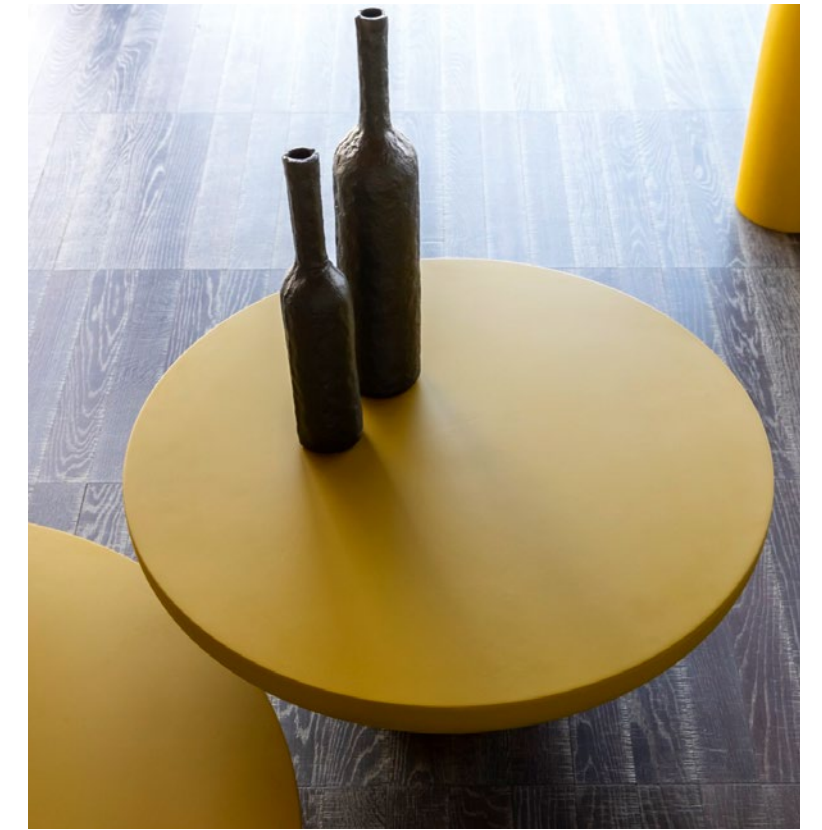

olo wood & colours
design Antonio Facco

2022

Tavolini in legno tornito.
Finiture: massello di frassino tinto
moka o laccato opaco nei colori:
RAL9017, RAL7022, RAL8004,
RAL1027, RAL1019, RAL1013.

*Low tables in turned wood.
Finishes: solid ash wood dyed moka
color or mat lacquered in colors:
RAL9017, RAL7022, RAL8004,
RAL1027, RAL1019, RAL1013.*