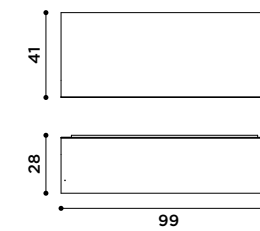

sfoglia
design Bellavista Piccini

2019

Mensola in metallo.
Bronzo patinato, brunito.

*Metal shelf.
Patinated bronze, burnished.*