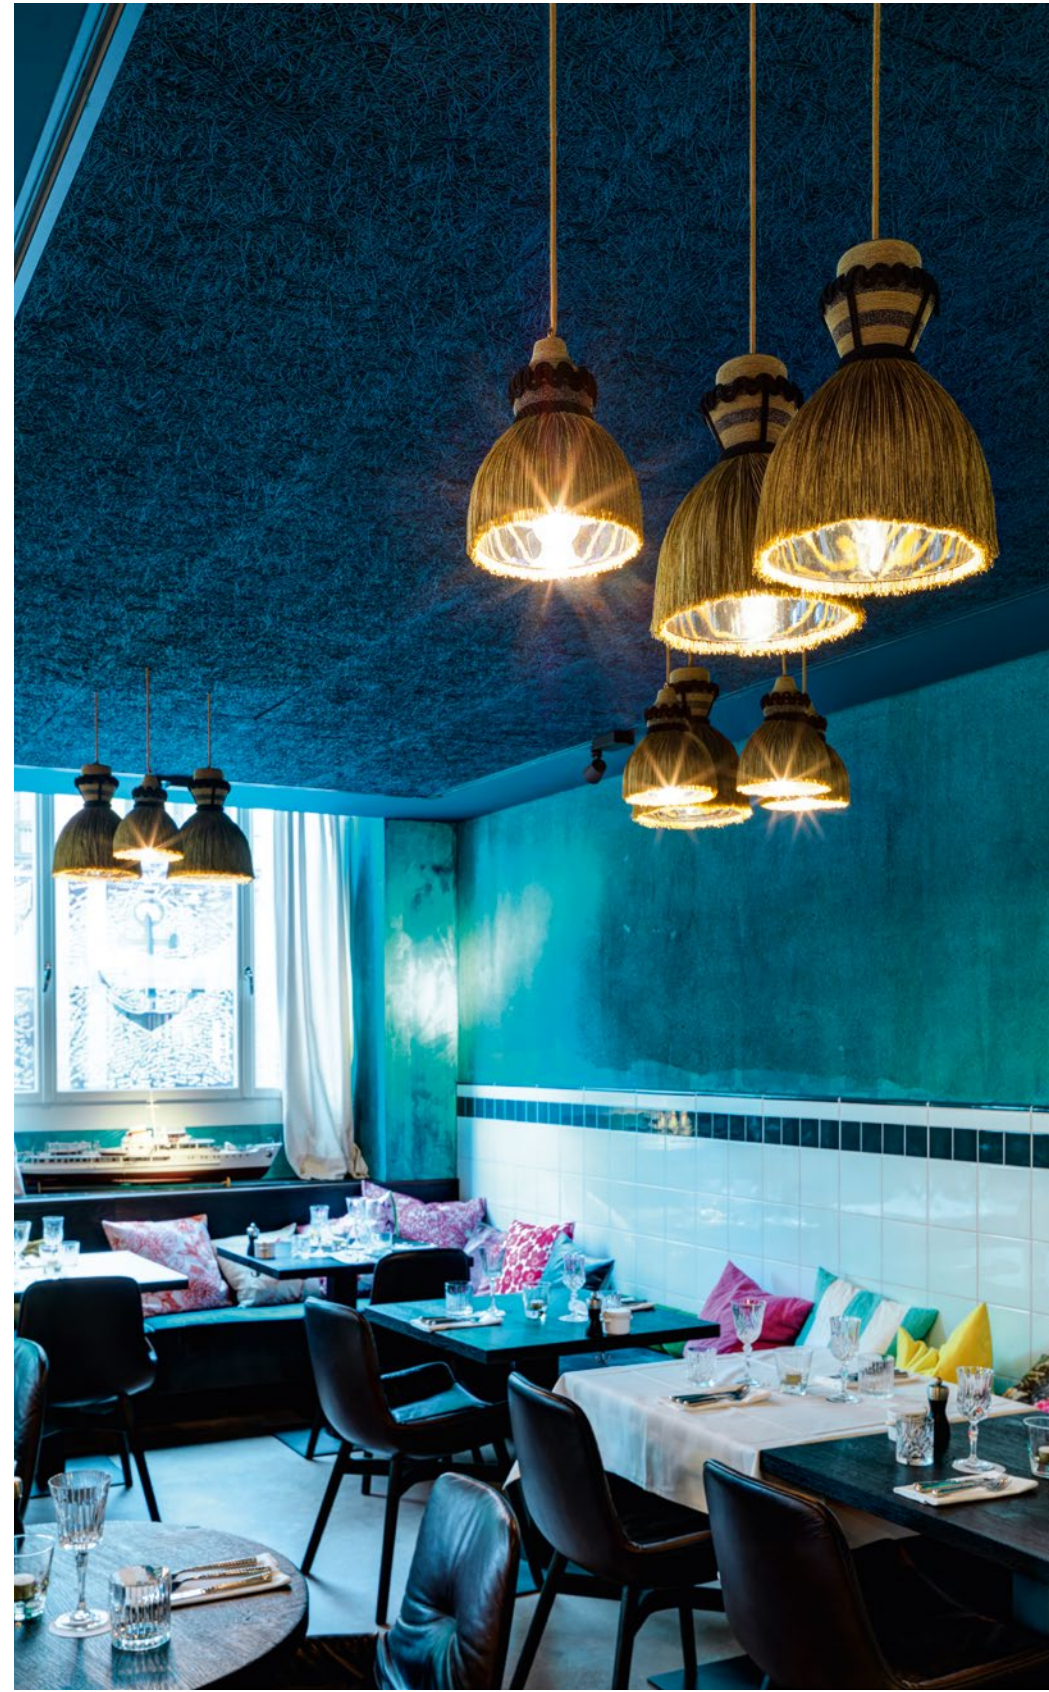

Lampada a sospensione.
Struttura in metallo rivestito in
tripolino colori come da catalogo.

*Pendant lamp.
Metallic structure covered by
"tripolino" colors as shown on our
catalogue.*

295

once upon a light
design Emanuele Magini