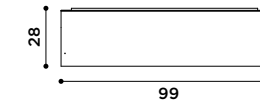

sfoglia
design Bellavista Piccini

2019

Mensola in metallo.
Bronzo patinato, brunito.

*Metal shelf.
Patinated bronze, burnished.*