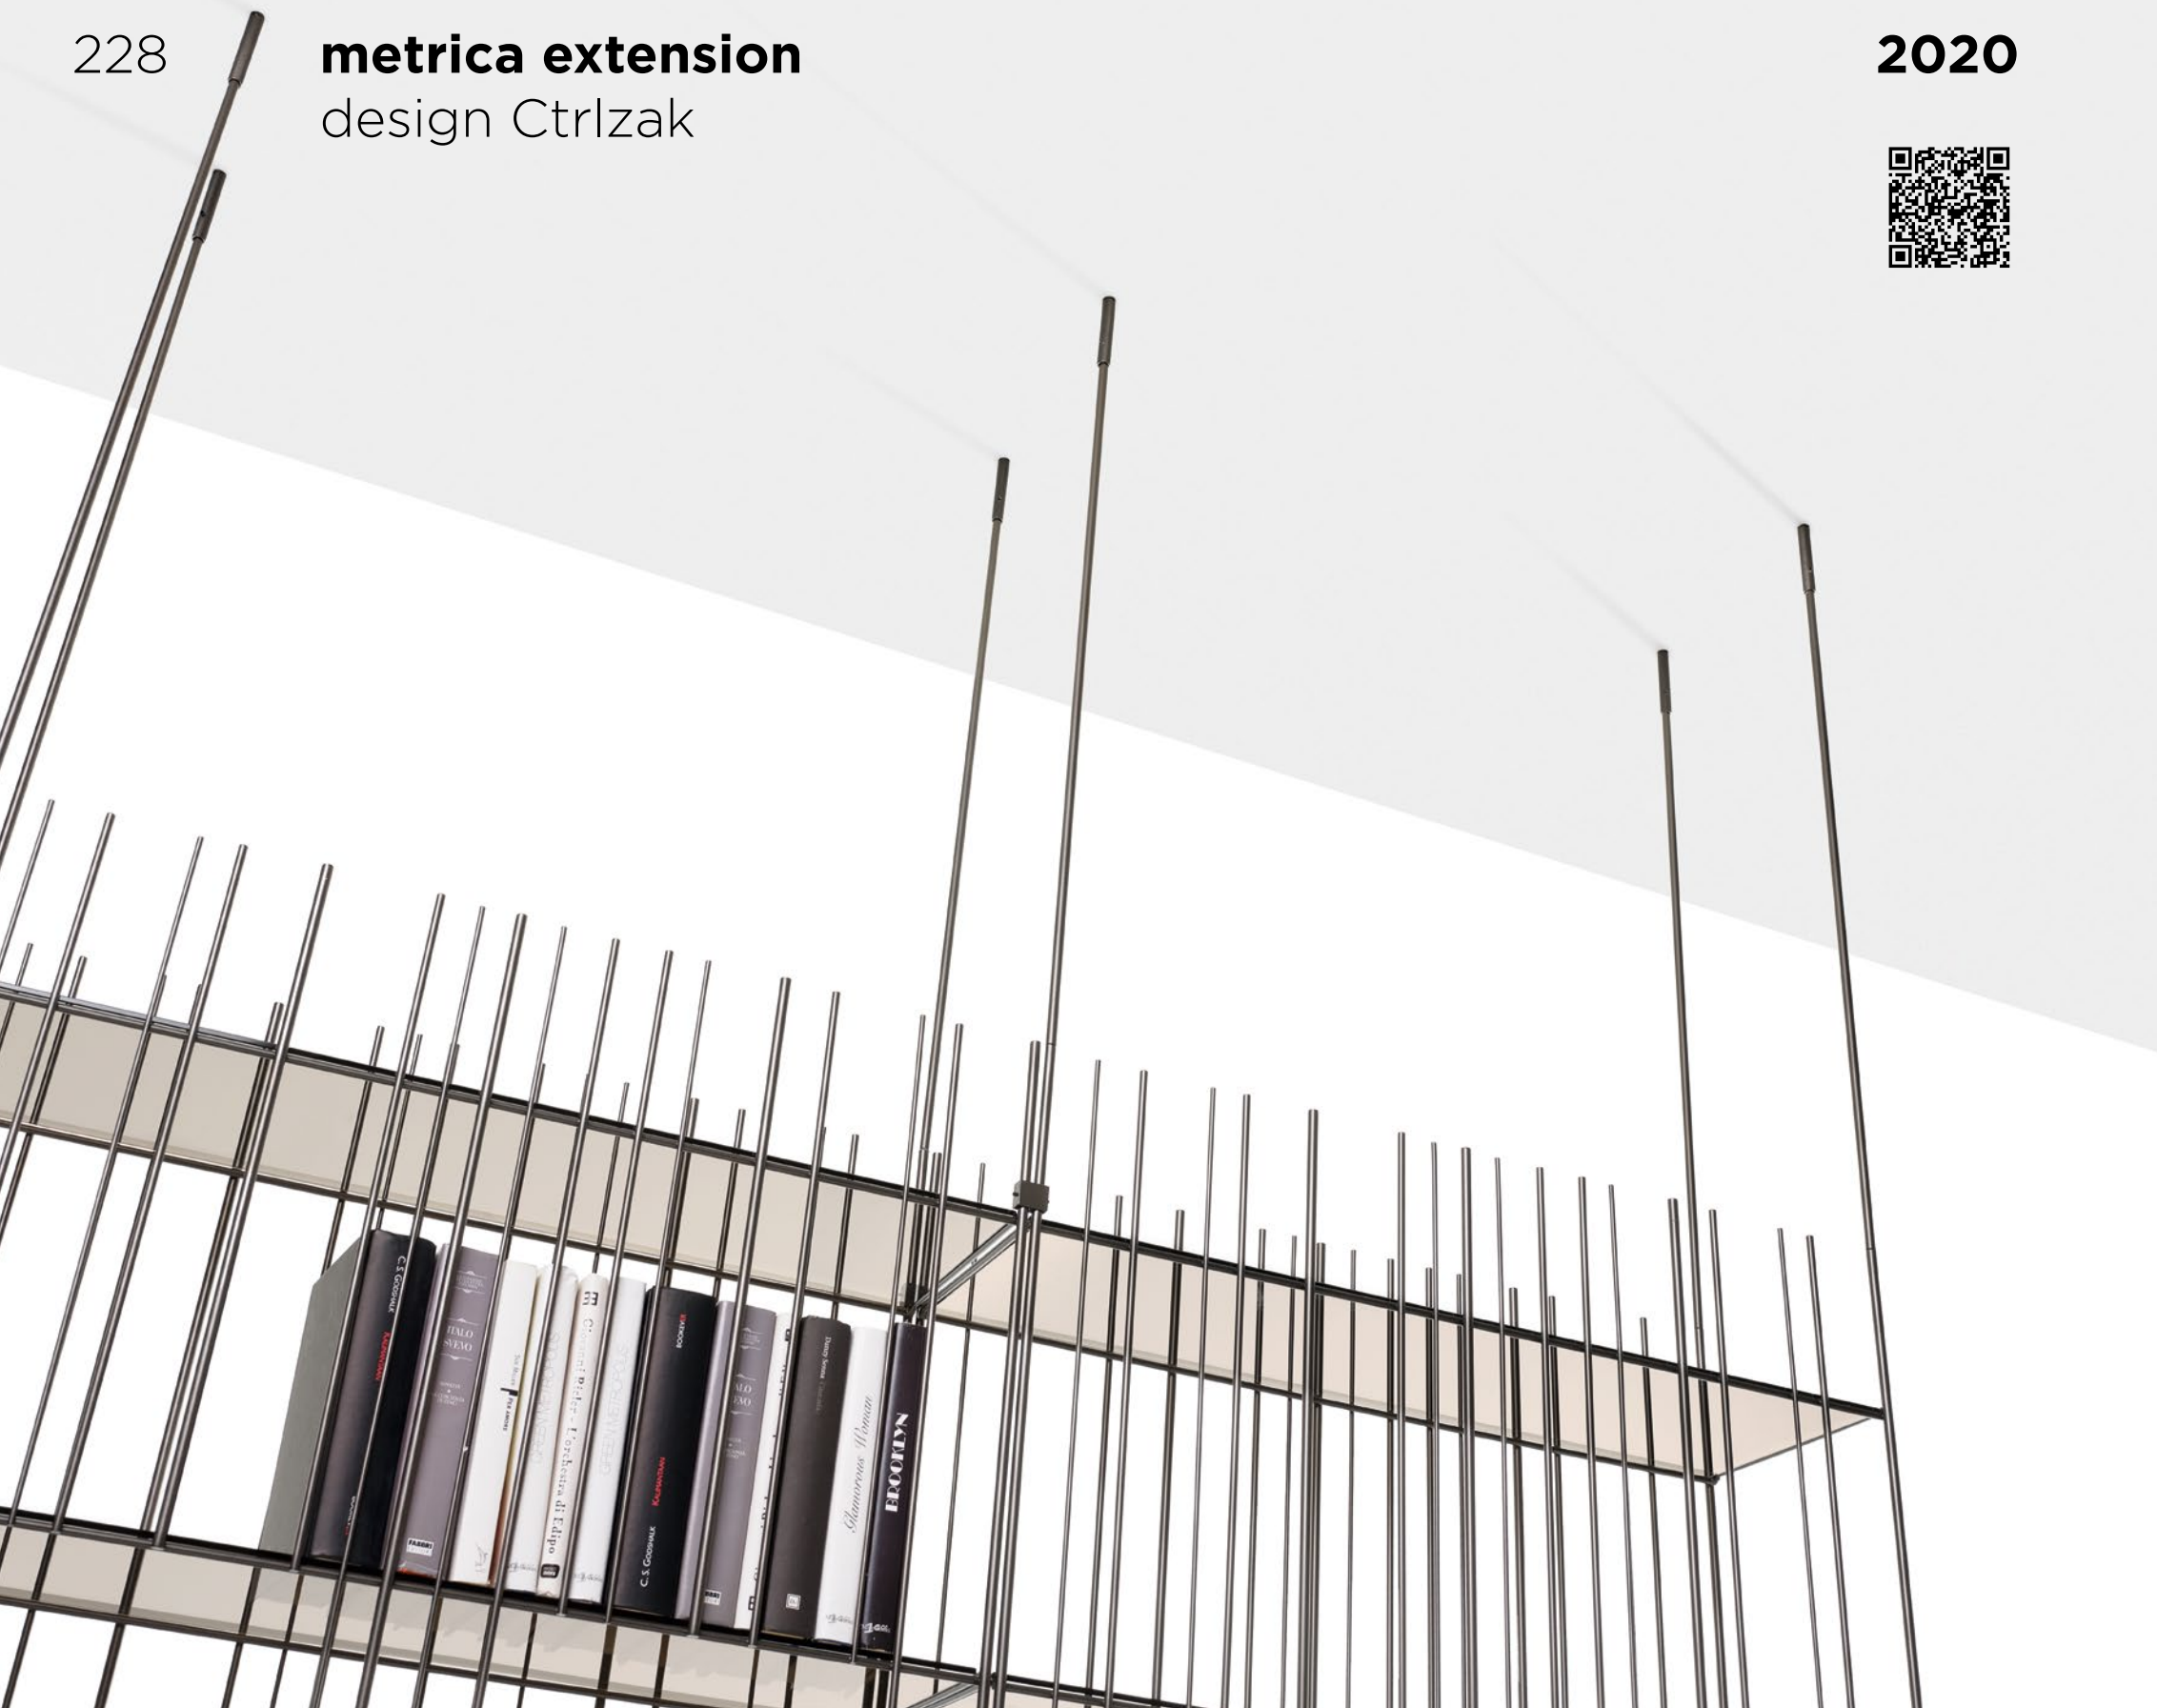

metrica extension
design Ctrlzak

2020

Kit extension in metallo
per fissaggio a soffitto.
Brunito, Titanio, Oro.

*Metal extension set
for ceiling fixing.
Burnished, Titanium, Gold.*

cm L100