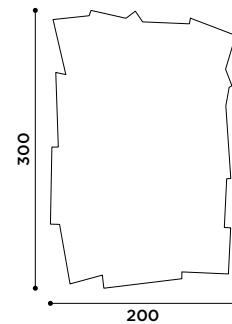

Tappeto stampato.
80% lana, 20% Poliammide.
1250gr/mq. Bianco e nero.

*Printed carpet.
80% wool, 20% Polyamide.
1250 gr/mq. Black and white.*