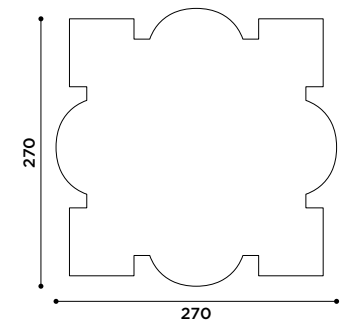

Tappeto stampato.
80% lana, 20% Poliammide.
1250gr/mq. Bianco e nero.

*Printed carpet.
80% wool, 20% Polyamide.
1250 gr/mq. Black and white.*