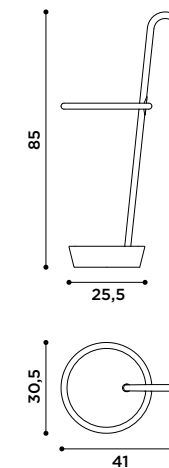

Portaombrelli con bastone
in faggio curvato.
Finiture bastone: nero, tinto fango.
Finiture base: marmo nero Marquina,
laccato grigio.

*Umbrella stand with beech
wood stick.
Stick finishes: black, dyed fango.
Base finishes: Marquina marble,
grey laquered.*