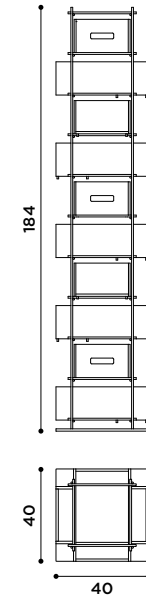

manolo
design Idelfonso Colombo

2018

Scarpiera in metallo con cassetti
in legno massello di frassino.
Finitura struttura: brunito.
Finitura cassetti: tinto moka.

*Shoe rack with metal structure
and solid ash wood drawers.
Structure finish: burnished.
Drawers finish: Painted moka.*