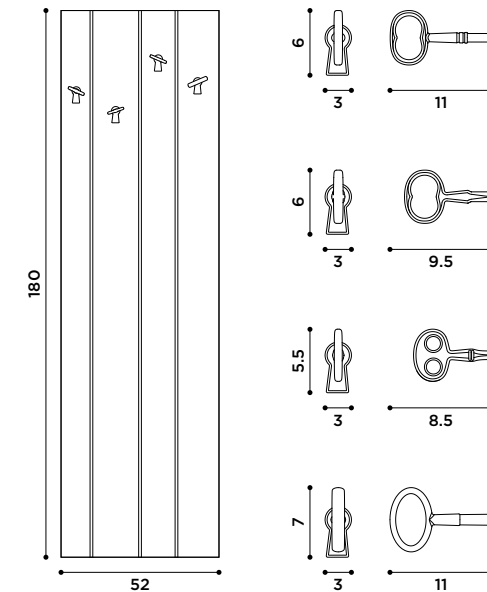

*Mirror and hanging keys.
Keys in nickel brass casting.*

accessori / accessories

musa
design Alessandro d'Angeli

2018

Mensola in metallo a parete.
Nero, Oro.

*Wall metal shelf.
Black, Gold.*

accessori / accessories