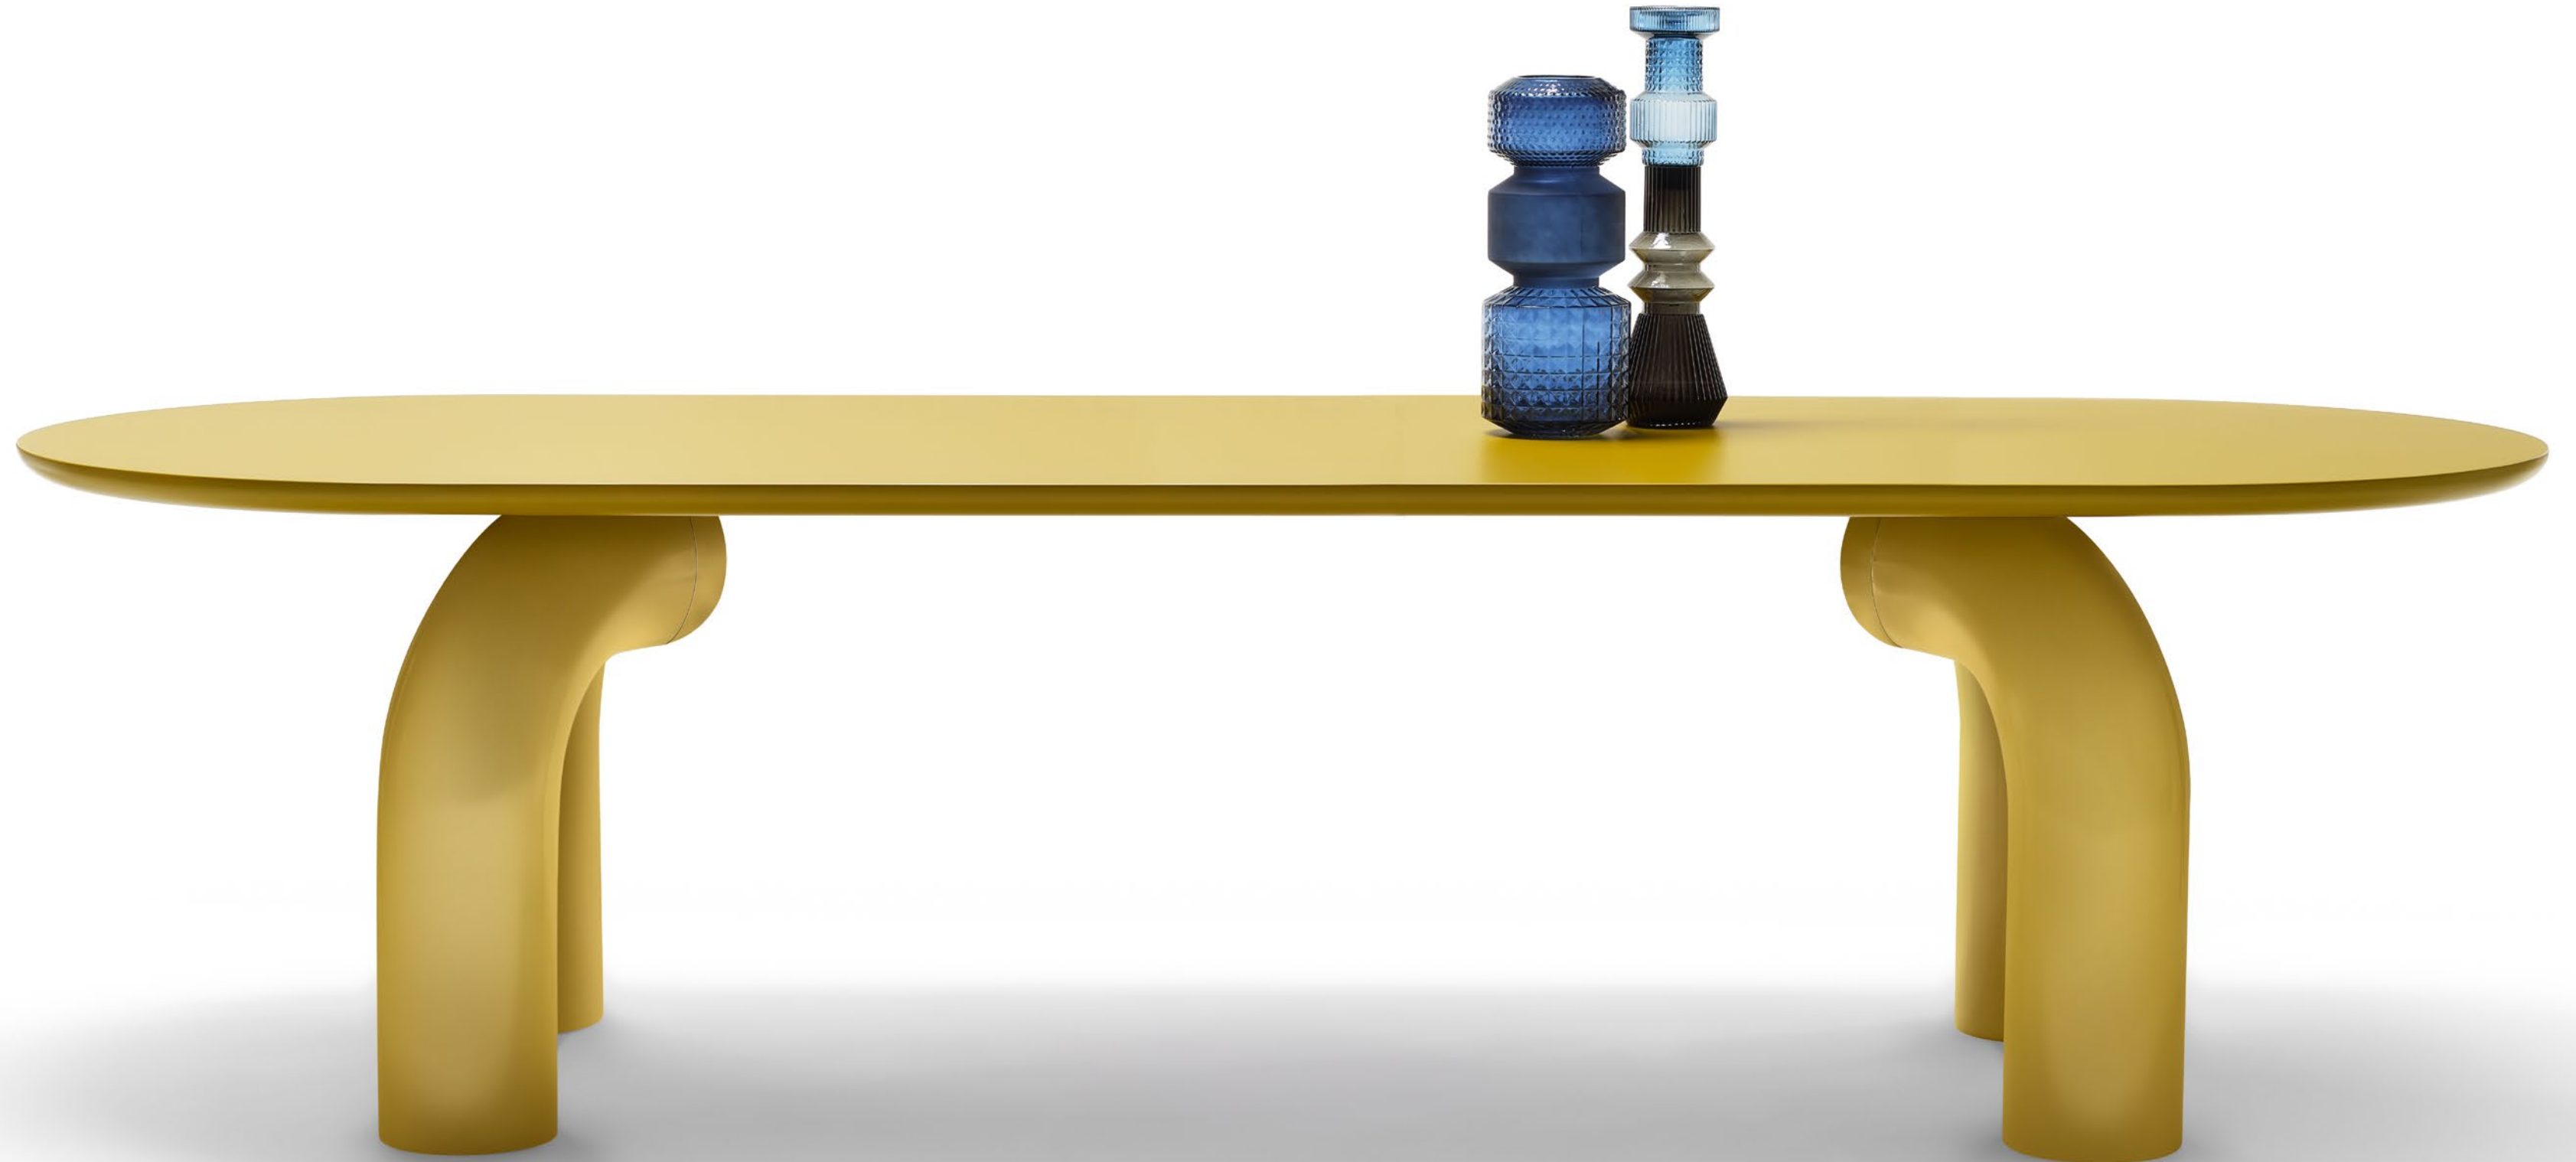

*Dining table with wooden top
and base in rigid polyurethane.
Finishes: lacquered as colors card
or covered with hand-spread materic
finish in colors; white, black, grey,
ivory.*

WHITE

IVORY

GREY

BLACK

brame
design Claudio Bitetti