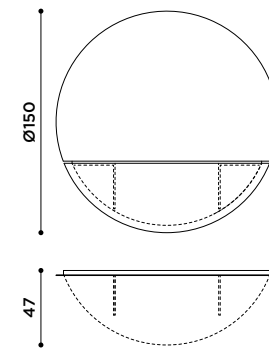

2022

Specchio/console da parete.
Finiture piano: vetro specchio canna
o vetro specchio ossidato.
Finiture pannello inferiore: placcato in
legno di Palissandro Santos.

*Wall mirror/console.
Top finishes: canete mirror glass or
oxidized mirror glass.
Finishes for the panel below:
veneered in Santos Rosewood.*