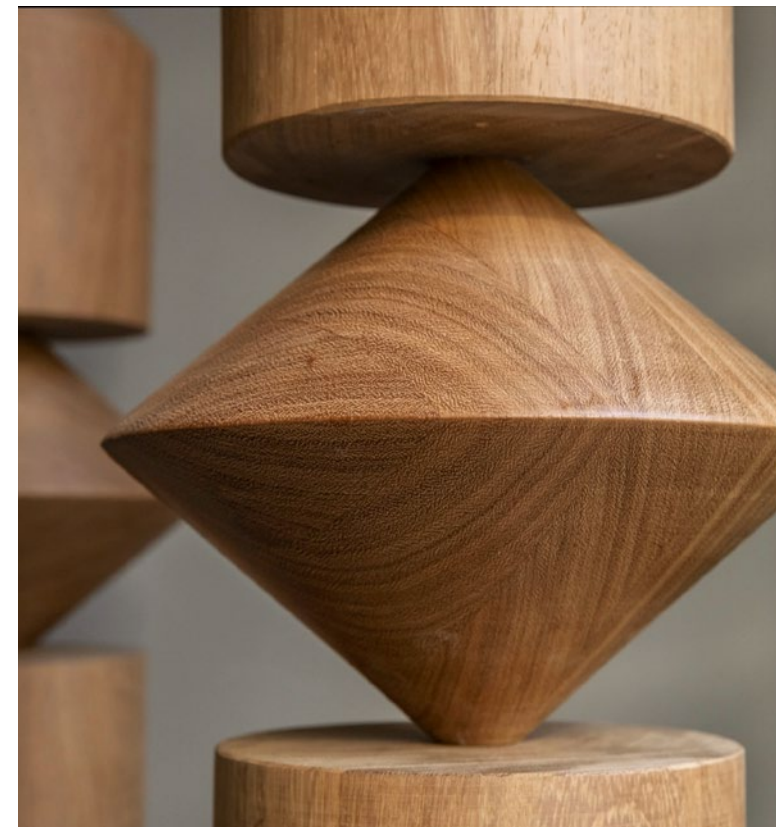

*Floor lamp.
Finishes: solid Iroko wood or in rigid
polyurethane in materical finish.*

pipelines
design BCXSY

2022

Console e tavolini in metallo.
Finiture: verniciato oro o nero
RAL9017 texturizzato.

*Console and coffee tables in metal.
Finishes: lacquered gold or textured
lack RAL9017.*