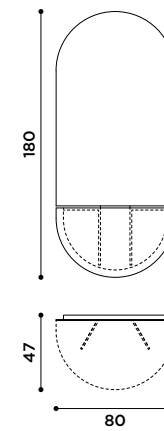

2022

Specchio/console da parete.
Finiture piano: vetro specchio canna
o vetro specchio ossidato.
Finiture pannello inferiore: placcato in
legno di Palissandro Santos.

*Wall mirror/console.
Top finishes: canete mirror glass or
oxidized mirror glass.
Finishes for the panel below:
veneered in Santos Rosewood.*