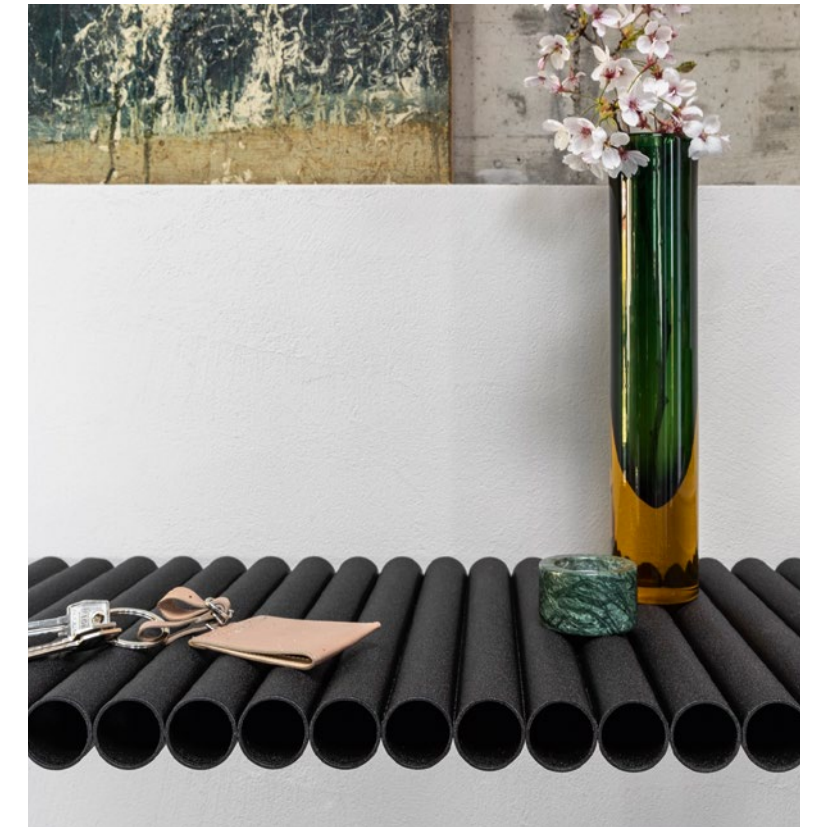

*Floor lamp.
Finishes: solid Iroko wood or in rigid
polyurethane in materical finish.*

pipelines
design BCXSY

2022

Console e tavolini in metallo.
Finiture: verniciato oro o nero
RAL9017 texturizzato.

*Console and coffee tables in metal.
Finishes: lacquered gold or textured
lack RAL9017.*

olo wood & colours
design Antonio Facco

2022

Tavolini in legno tornito.
Finiture: massello di frassino tinto
moka o laccato opaco nei colori:
RAL9017, RAL7022, RAL8004,
RAL1027, RAL1019, RAL1013.

*Low tables in turned wood.
Finishes: solid ash wood dyed moka
color or mat lacquered in colors:
RAL9017, RAL7022, RAL8004,
RAL1027, RAL1019, RAL1013.*