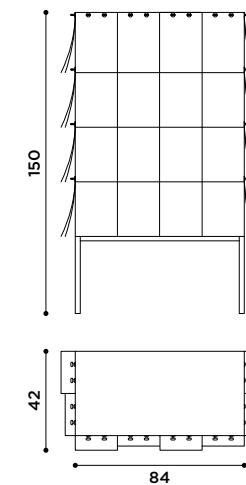

Contenitore con fronte e fianchi rivestiti di fogli in carta. MDF grigio e base in metallo brunito.

Container with front and sides covered by paper sheets. Cabinet in MDF grey, burnished metal base.