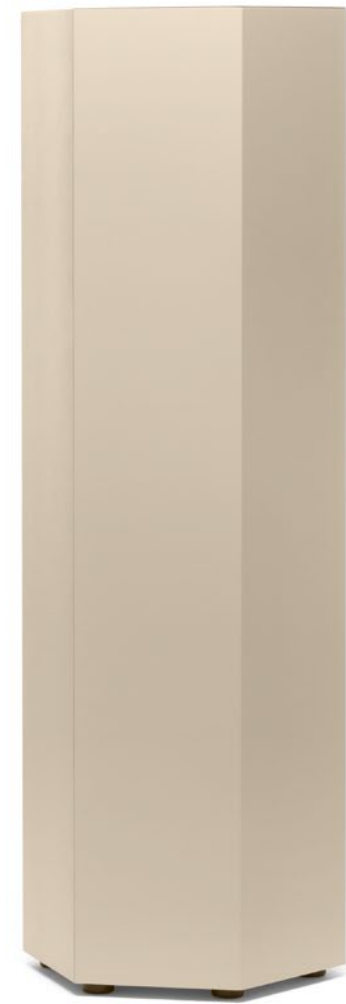

*Sideboard in mdf.
Lacquered as colors card.
Black oak heat-treated.*

exagon
design Claudio Bitetti

2018

Contenitore in mdf.
Laccato in tutti i colori
come da campionario.

*Storage unit in mdf.
Lacquered as colors card.*