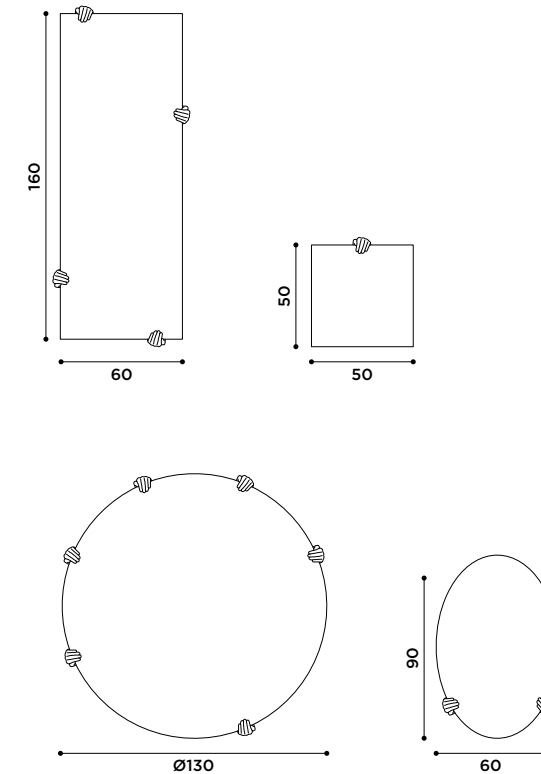

selfie
design Alessandra Baldereschi

2020

Specchio a parete
con mani decorative.
Finitura mani:
fusione d'ottone lucido.

*Wall mirror with decorative hands.
Finish for the hands:
polished brass casting.*

accessori / accessories