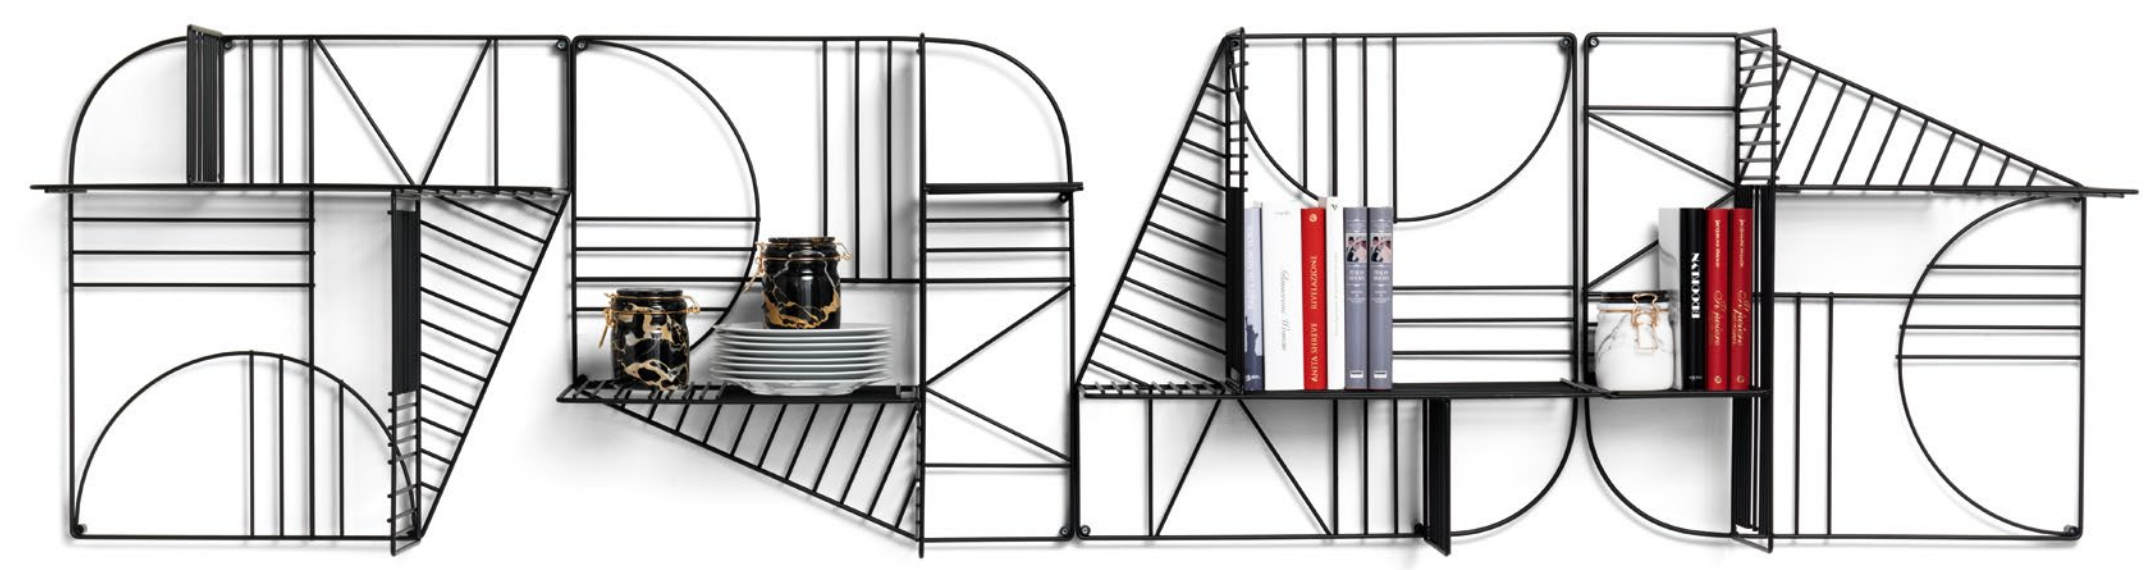

*Mirror and hanging keys.
Keys in nickel brass casting.*

accessori / accessories

musa
design Alessandro d'Angeli

2018

Mensola in metallo a parete.
Nero, Oro.

*Wall metal shelf.
Black, Gold.*

accessori / accessories