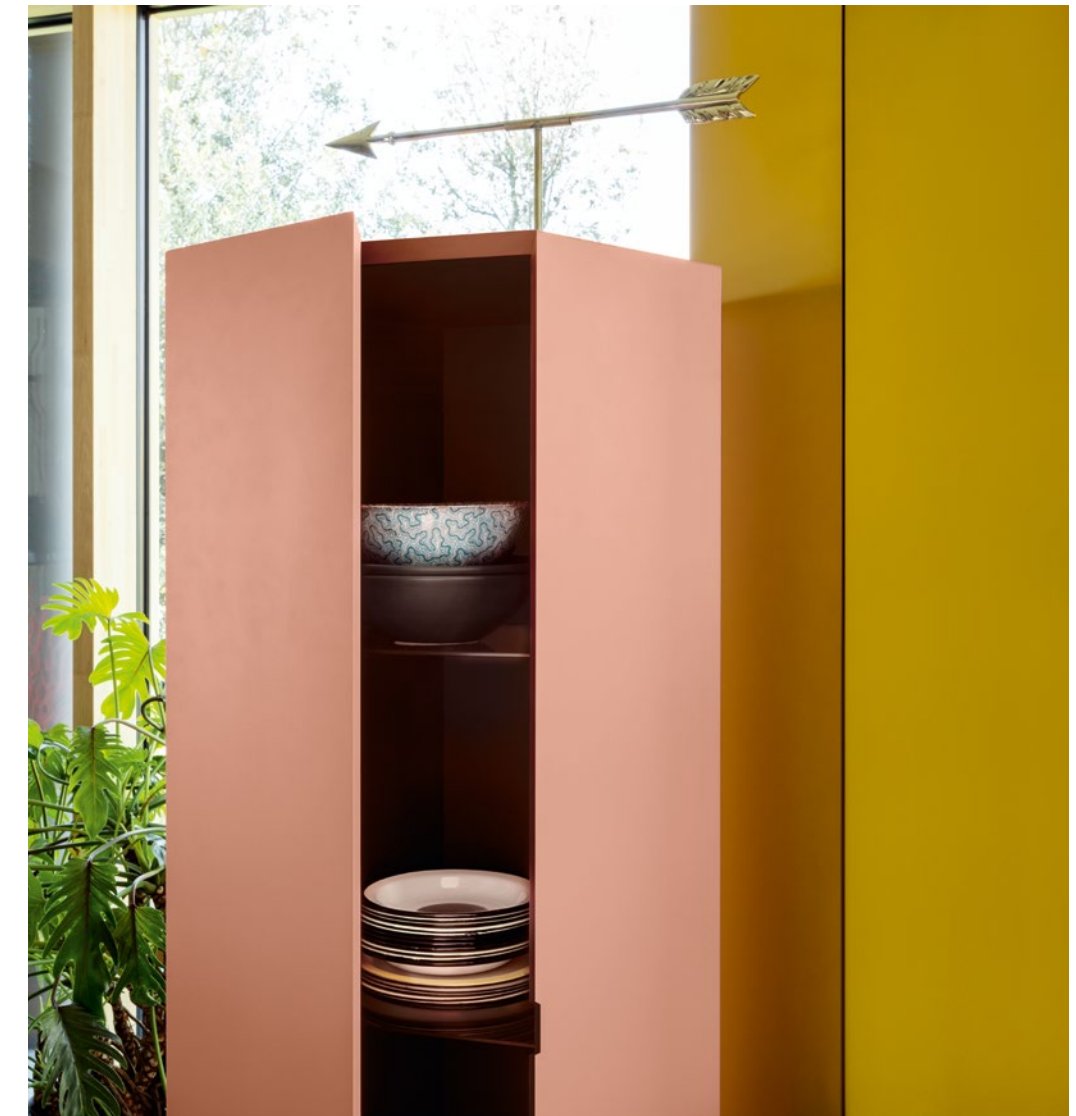

contenitori / *storage units*