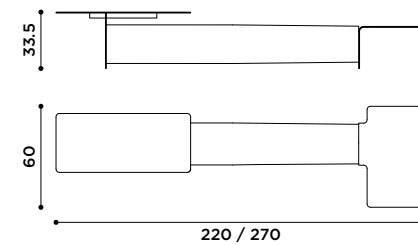

Tavolini in massello di legno
e piano in metallo.
Trave in rovere antico
e piano verniciato piombo.

*Low tables in solid wood
and metal plate.
Antique solid oak wood beam
and metal plate polished lead.*