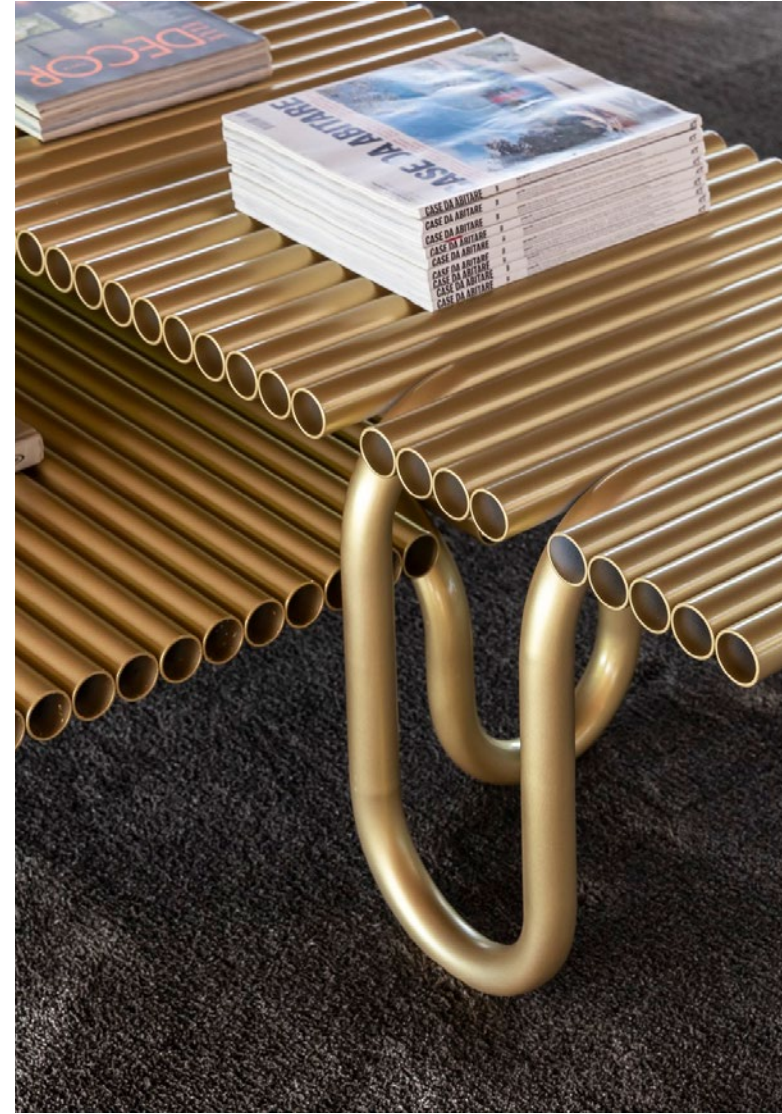

*Floor lamp.
Finishes: solid Iroko wood or in rigid
polyurethane in materical finish.*

pipelines
design BCXSY

2022

Console e tavolini in metallo.
Finiture: verniciato oro o nero
RAL9017 texturizzato.

*Console and coffee tables in metal.
Finishes: lacquered gold or textured
lack RAL9017.*