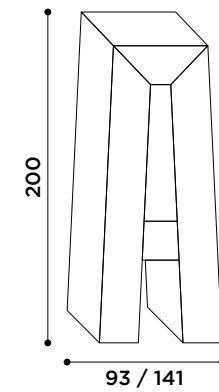

*Coat hooks glazed, Primapatina
wooden panel.*

396

letteronza
design Marcantonio

2018

Specchio da parete.

Wall mirror.

400

match
design Studio Baag