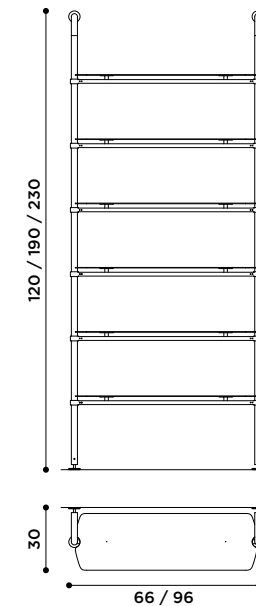

Libreria modulare in metallo.
Finitura struttura:
verniciato nero opaco.
Finitura ripiani: ardesia, larice
termo-trattato, metallo nero.

*Metal modular bookcase.
Finish for the structure:
matt black painted.
Finishes for the shelves: slate,
heat-treated larch, black metal.*