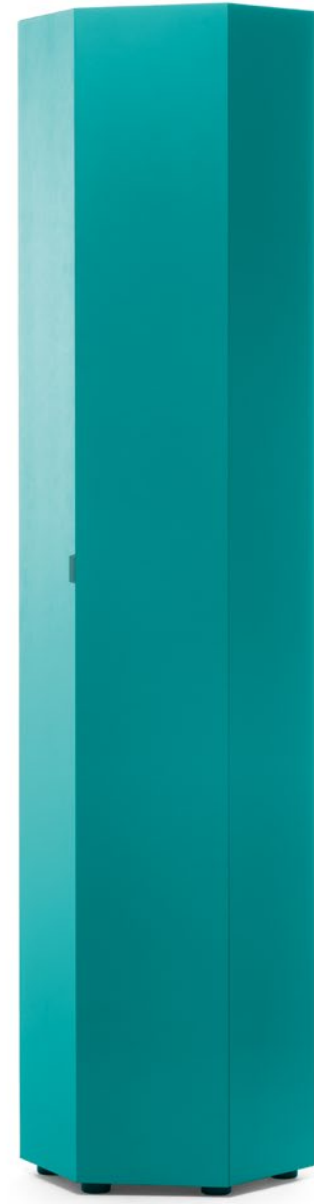

*Sideboard in mdf.
Lacquered as colors card.
Black oak heat-treated.*

exagon
design Claudio Bitetti

2018

Contenitore in mdf.
Laccato in tutti i colori
come da campionario.

*Storage unit in mdf.
Lacquered as colors card.*