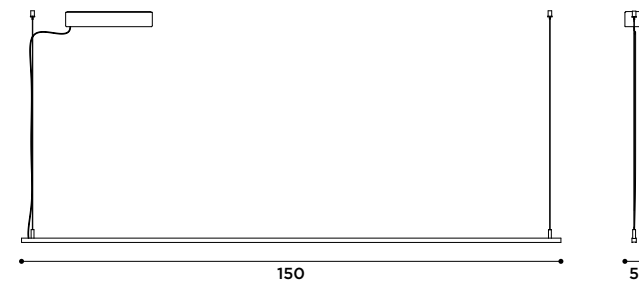

phil
design Uto Balmoral