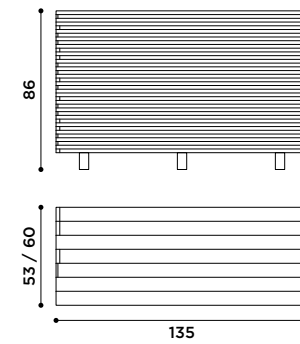

ordinary day
design Raphael Charles

2011

Contenitore in massello di abete.
Legno naturale.

*Solid pine wood chest of drawers.
Natural wood.*