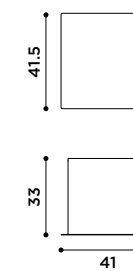

Contenitore a parete
con aperture laterali.
Struttura in metallo.
Frontali: lava materica, tufo bianco,
specchio, metallo.

*Wall unit with side openings.
Back structure in metal.
Front: material lava, white tufo,
mirror, metal.*

MEDIUM