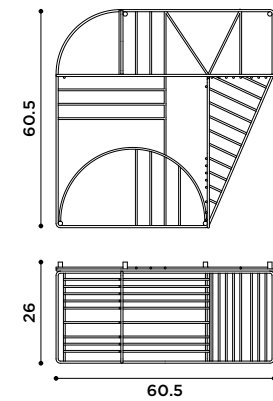

*Mirror and hanging keys.
Keys in nickel brass casting.*

accessori / accessories

musa
design Alessandro d'Angeli

2018

Mensola in metallo a parete.
Nero, Oro.

*Wall metal shelf.
Black, Gold.*

accessori / accessories