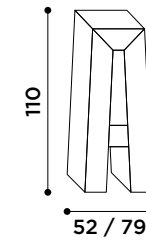

*Coat hooks glazed, Primapatina
wooden panel.*

396

letteronza
design Marcantonio

2018

Specchio da parete.

Wall mirror.

400

match
design Studio Baag