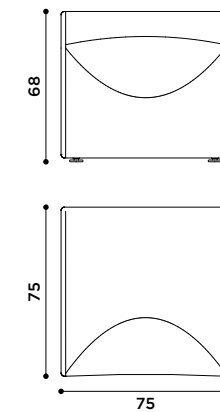

Padded floating ottoman.
Fabrics: velvet colors as per sample
or white bouclé.

Poltroncina con struttura in metallo
rivestita in tessuto elastico.
Tessuti: varianti colore come
da catalogo.

*Armchair with metal structure
and cover in elastic fabric.
Fabrics: colors as shown
in our catalogue.*