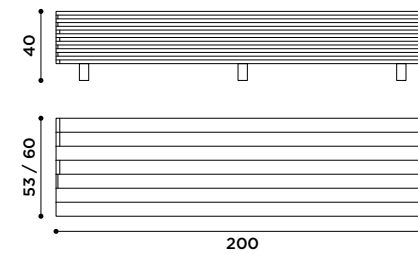

ordinary day
design Raphael Charles

2011

Contenitore in massello di abete.
Legno naturale.

*Solid pine wood chest of drawers.
Natural wood.*