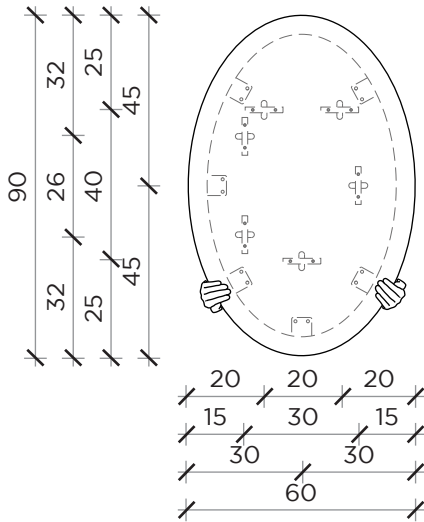

FRONTE | FRONT

FRONTE | FRONT

FRONTE | FRONT

FRONTE | FRONT

## SELFIE

## Specchio | Mirror

Designer: Alessandra Baldereschi  
Anno | Year: 2020  
Materiali | Materials: Specchio con mani in ottone | Mirror with brass hands