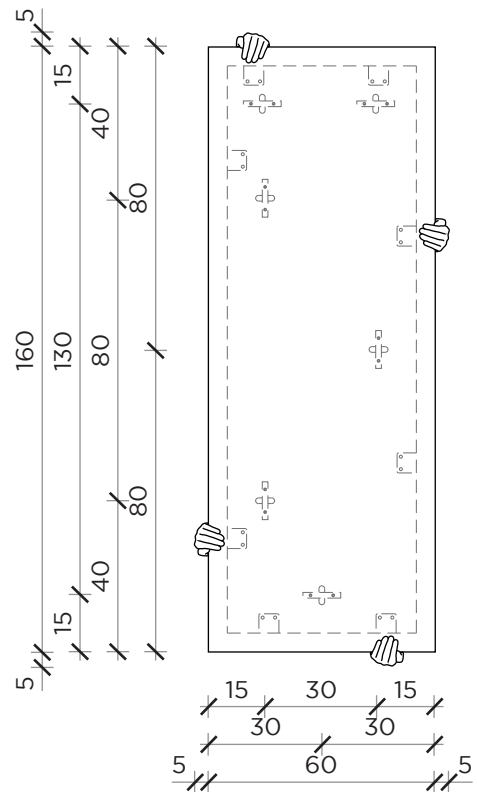

FRONTE | FRONT

FRONTE | FRONT

FRONTE | FRONT

FRONTE | FRONT

## SELFIE

## Specchio | Mirror

Designer: Alessandra Baldereschi  
Anno | Year: 2020  
Materiali | Materials: Specchio con mani in ottone | Mirror with brass hands