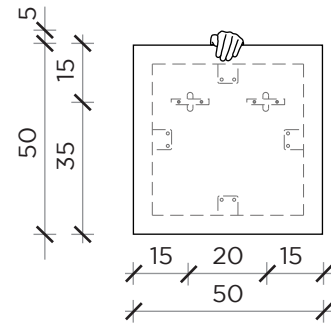

FRONTE | FRONT

FRONTE | FRONT

FRONTE | FRONT

FRONTE | FRONT

## Specchio | Mirror

Designer: Alessandra Baldereschi  
Anno | Year: 2020  
Materiali | Materials: Specchio con mani in ottone | Mirror with brass hands