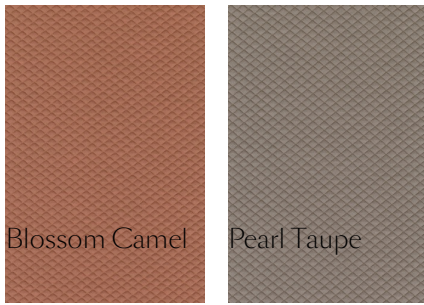

## *Colours*

### Upholstery

*MOSAIC 2 (available in 15 colours)*

**COMPOSITION**

58% PES, 27% WV, 9% PA,  
6% EA

**ABRASION**

100000 martindale  
lightfastness 6 - 7  
pilling 4 - 5

---