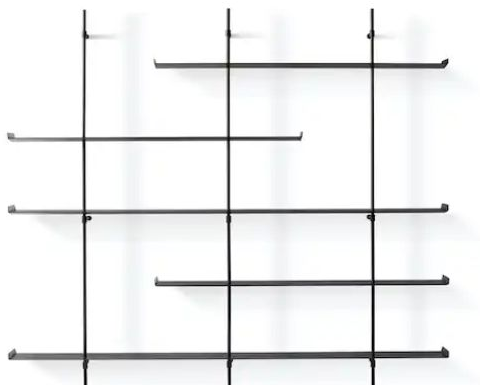

## Foil

Designer: **Maurizio and Silvia Varsi**

The name Foil is an instant reference to the world of sailing boats, which fly over the water at high speed as if they were weightless. The Foil modern bookshelf is inspired by this lightness, an intersection of metal and aluminium shelves and uprights, solid materials that at the same time convey a

feeling of lightness which is ideal for perfectly focusing attention on books and objects. Thanks to the reduced depth and the numerous formats available, the Foil bookcase adapts perfectly to different living or office environments.

# Data sheet

Width: 177cm  
Depth: 30cm  
Height: 132cm

Width: 265cm  
Depth: 30cm  
Height: 231cm

Width: 265cm  
Depth: 30cm  
Height: 231cm

Width: 265cm  
Depth: 30cm  
Height: 231cm

Width: 353cm  
Depth: 30cm  
Height: 231cm

Width: 353cm  
Depth: 30cm  
Height: 231cm