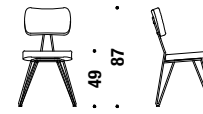

Overdyed chair reloaded vers. A

Overdyed chair reloaded vers. A DL8F2A

 0,7mt.  1,3m²  0,3m³  11Kg 

Overdyed chair reloaded vers. B

Overdyed chair reloaded vers. B DL8F2B

 1,2mt.  2,3m²  0,3m³  12Kg 

Overdyed Lounge Chair