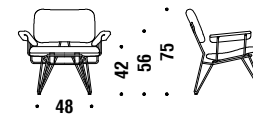

Overdyed Lounge Chair DL0F02

 0,5m³  19Kg **FSC® Certified**

Overdyed Reloaded

Overdyed Reloaded DL2H01

 1,4mt.  2,2m²  0,5m³  18Kg **FSC® Certified** 

Overdyed stool

Overdyed stool **DL8F2D**

0,4m³ 12Kg **FSC® Certified**