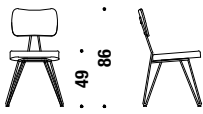

Overdyed chair reloaded vers. A

Overdyed chair reloaded vers. A DL8F2A

0,7mt. 1,3m² 0,3m³ 11Kg