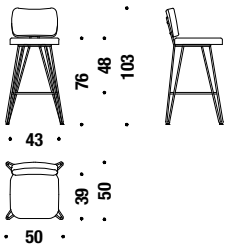

Overdyed Lounge Chair DL0F02

 0,5m³  19Kg **FSC® Certified**

Overdyed Reloaded

Overdyed Reloaded DL2H01

 1,4mt.  2,2m²  0,5m³  18Kg **FSC® Certified** 

Overdyed stool

Overdyed stool **DL8F2D**

0,4m³ 12Kg **FSC® Certified**

Overdyed stool reloaded vers. A

Overdyed stool reloaded vers. A **DL8F2E**

0,7mt. 1,3m² 0,4m³ 13Kg

Overdyed stool reloaded vers. B

Overdyed stool reloaded vers. B **DL8F2G**

1,2mt. 2,3m² 0,4m³ 14Kg

Overdyed armchair reloaded