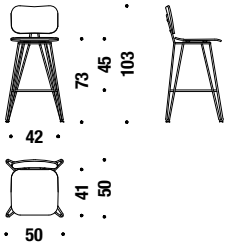

Overdyed Lounge Chair DL0F02

 0,5m³  19Kg **FSC® Certified**

Overdyed Reloaded

Overdyed Reloaded DL2H01

 1,4mt.  2,2m²  0,5m³  18Kg **FSC® Certified** 

Overdyed stool

Overdyed stool **DL8F2D**

0,4m³ 12Kg **FSC® Certified**