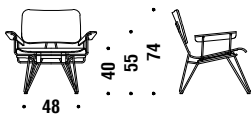

Overdyed Lounge Chair

Overdyed Lounge Chair DL0F02

0,5m³ 19Kg **FSC® Certified**