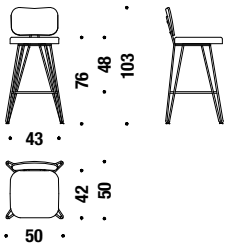

Overdyed stool reloaded vers. A

Overdyed stool reloaded vers. A **DL8F2E**

0,7mt. 1,3m² 0,4m³ 13Kg