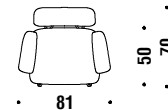

Overdyed Lounge Chair DL0F02

 0,5m³  19Kg **FSC® Certified**

Overdyed Reloaded

Overdyed Reloaded DL2H01

 1,4mt.  2,2m²  0,5m³  18Kg **FSC® Certified** 

Overdyed stool

Overdyed stool **DL8F2D**

0,4m³ 12Kg **FSC® Certified**