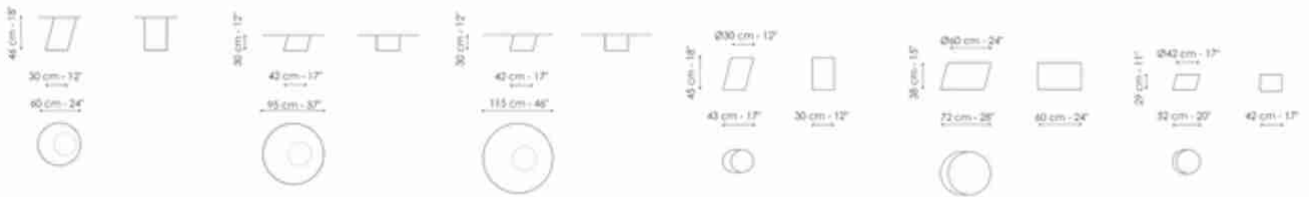

BONALDO

Pisa

Designer: **Mauro Lipparini**

The Pisa coffee tables, designed by Mauro Lipparini, are furnishing accessories with a strong character, thanks to the monolithic design of their bases. Available in the single block version with a recessed or cap-like top, the signature feature is the angle of the base which leans diagonally like the tower after which they are named.

Metal, used for the base, is the common thread running through the collection: the minimal decor coffee table assumes its own identity based on the material used for the top, available in ceramic, glass, marble or metal in the same finish as the base.

Data sheet

Pisa Ø60 - version with top

Width:60cm
Depth:60cm
Height:46cm

Pisa Ø95 - version with top

Width:95cm
Depth:95cm
Height:30cm

Pisa Ø115 - version with top

Width:115cm
Depth:115cm
Height:30cm

Pisa high - monolith version

Width:30cm
Depth:43cm
Height:45cm

Pisa medium - monolith version

Width:60cm
Depth:72cm
Height:38cm

Pisa low - monolith version

Width:42cm
Depth:52cm
Height:29cm

Top - Version with top

Transparent Glass

Glass
Bronzed