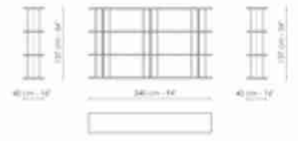

different spacing between the uprights, which when placed side by side, allow different combinations to be created. The Dogma furniture bookshelves can be placed along a wall or free-standing in the centre of the room acting as a partition between two areas. The Dogma bookshelves are available with Canaletto walnut or coal oak shelves combined with metal uprights, or in a single colour version.

# Data sheet

**Dogma 113**  
Width:113cm  
Depth:40cm  
Height:182cm

**Dogma 180**  
Width:180cm  
Depth:40cm  
Height:182cm

**Dogma 240**  
Width:240cm  
Depth:40cm  
Height:182cm

**Dogma 113 x H 137**  
Width:113cm  
Depth:40cm  
Height:137cm

**Dogma 180 x H 137**  
Width:180cm  
Depth:40cm  
Height:137cm

**Dogma 240 x H 137**  
Width:240cm  
Depth:40cm  
Height:137cm

**Dogma 113 x H 92**  
Width:113cm  
Depth:40cm  
Height:92cm

**Dogma 180 x H 92**  
Width:180cm  
Depth:40cm  
Height:92cm

**Dogma 240 x H 92**  
Width:240cm  
Depth:40cm  
Height:92cm

**Dogma 113 x H 47**  
Width:113cm  
Depth:40cm  
Height:47cm

**Dogma 180 x H 47**  
Width:180cm  
Depth:40cm  
Height:47cm

**Dogma 240 x H 47**  
Width:240cm  
Depth:40cm  
Height:47cm