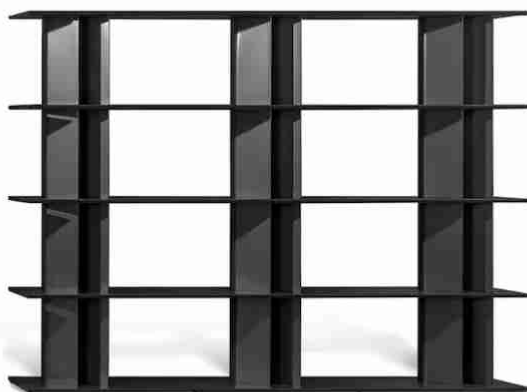

## Dogma

Designer: **Alain Gilles**

The idea behind these bookshelves is that of playing with shapes and juxtaposing different modules to create a variety of visual effects. The Dogma modern bookshelves are designed around a basic element, namely the tear-drop-shaped uprights which change the visual perception. The design thus becomes rounded and soft or sharper and narrower depending on the angle from which it is viewed. The Dogma collection has three different modules which can be combined at will. They feature

different spacing between the uprights, which when placed side by side, allow different combinations to be created. The Dogma furniture bookshelves can be placed along a wall or free-standing in the centre of the room acting as a partition between two areas. The Dogma bookshelves are available with Canaletto walnut or coal oak shelves combined with metal uprights, or in a single colour version.

# Data sheet

**Dogma 113**  
Width:113cm  
Depth:40cm  
Height:182cm

**Dogma 180**  
Width:180cm  
Depth:40cm  
Height:182cm

**Dogma 240**  
Width:240cm  
Depth:40cm  
Height:182cm

**Dogma 113 x H 137**  
Width:113cm  
Depth:40cm  
Height:137cm