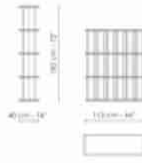

different spacing between the uprights, which when placed side by side, allow different combinations to be created. The Dogma furniture bookshelves can be placed along a wall or free-standing in the centre of the room acting as a partition between two areas. The Dogma bookshelves are available with Canaletto walnut or coal oak shelves combined with metal uprights, or in a single colour version.

# Data sheet

**Dogma 113**  
Width:113cm  
Depth:40cm  
Height:182cm

**Dogma 180**  
Width:180cm  
Depth:40cm  
Height:182cm

**Dogma 240**  
Width:240cm  
Depth:40cm  
Height:182cm

**Dogma 113 x H 137**  
Width:113cm  
Depth:40cm  
Height:137cm

**Dogma 180 x H 137**  
Width:180cm  
Depth:40cm  
Height:137cm

**Dogma 240 x H 137**  
Width:240cm  
Depth:40cm  
Height:137cm

**Dogma 113 x H 92**  
Width:113cm  
Depth:40cm  
Height:92cm

**Dogma 180 x H 92**  
Width:180cm  
Depth:40cm  
Height:92cm

**Dogma 240 x H 92**  
Width:240cm  
Depth:40cm  
Height:92cm

**Dogma 113 x H 47**  
Width:113cm  
Depth:40cm  
Height:47cm

**Dogma 180 x H 47**  
Width:180cm  
Depth:40cm  
Height:47cm

**Dogma 240 x H 47**  
Width:240cm  
Depth:40cm  
Height:47cm