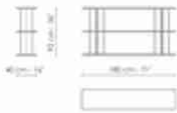

different spacing between the uprights, which when placed side by side, allow different combinations to be created. The Dogma furniture bookshelves can be placed along a wall or free-standing in the centre of the room acting as a partition between two areas. The Dogma bookshelves are available with Canaletto walnut or coal oak shelves combined with metal uprights, or in a single colour version.

# Data sheet

**Dogma 113**  
Width:113cm  
Depth:40cm  
Height:182cm

**Dogma 180**  
Width:180cm  
Depth:40cm  
Height:182cm

**Dogma 240**  
Width:240cm  
Depth:40cm  
Height:182cm

**Dogma 113 x H 137**  
Width:113cm  
Depth:40cm  
Height:137cm

**Dogma 180 x H 137**  
Width:180cm  
Depth:40cm  
Height:137cm

**Dogma 240 x H 137**  
Width:240cm  
Depth:40cm  
Height:137cm

**Dogma 113 x H 92**  
Width:113cm  
Depth:40cm  
Height:92cm

**Dogma 180 x H 92**  
Width:180cm  
Depth:40cm  
Height:92cm

**Dogma 240 x H 92**  
Width:240cm  
Depth:40cm  
Height:92cm

**Dogma 113 x H 47**  
Width:113cm  
Depth:40cm  
Height:47cm

**Dogma 180 x H 47**  
Width:180cm  
Depth:40cm  
Height:47cm

**Dogma 240 x H 47**  
Width:240cm  
Depth:40cm  
Height:47cm