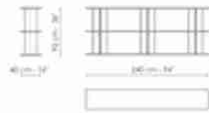

different spacing between the uprights, which when placed side by side, allow different combinations to be created. The Dogma furniture bookshelves can be placed along a wall or free-standing in the centre of the room acting as a partition between two areas. The Dogma bookshelves are available with Canaletto walnut or coal oak shelves combined with metal uprights, or in a single colour version.

# Data sheet

**Dogma 113**  
Width:113cm  
Depth:40cm  
Height:182cm

**Dogma 180**  
Width:180cm  
Depth:40cm  
Height:182cm

**Dogma 240**  
Width:240cm  
Depth:40cm  
Height:182cm

**Dogma 113 x H 137**  
Width:113cm  
Depth:40cm  
Height:137cm

**Dogma 180 x H 137**  
Width:180cm  
Depth:40cm  
Height:137cm

**Dogma 240 x H 137**  
Width:240cm  
Depth:40cm  
Height:137cm

**Dogma 113 x H 92**  
Width:113cm  
Depth:40cm  
Height:92cm

**Dogma 180 x H 92**  
Width:180cm  
Depth:40cm  
Height:92cm

**Dogma 240 x H 92**  
Width:240cm  
Depth:40cm  
Height:92cm

**Dogma 113 x H 47**  
Width:113cm  
Depth:40cm  
Height:47cm

**Dogma 180 x H 47**  
Width:180cm  
Depth:40cm  
Height:47cm

**Dogma 240 x H 47**  
Width:240cm  
Depth:40cm  
Height:47cm