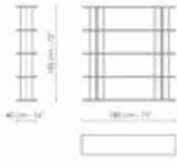

## Dogma

Designer: **Alain Gilles**

The idea behind these bookshelves is that of playing with shapes and juxtaposing different modules to create a variety of visual effects. The Dogma modern bookshelves are designed around a basic element, namely the tear-drop-shaped uprights which change the visual perception. The design thus becomes rounded and soft or sharper and narrower depending on the angle from which it is viewed. The Dogma collection has three different modules which can be combined at will. They feature

# Data sheet

**Dogma 113**  
Width:113cm  
Depth:40cm  
Height:182cm

**Dogma 180**  
Width:180cm  
Depth:40cm  
Height:182cm

**Dogma 240**  
Width:240cm  
Depth:40cm  
Height:182cm

**Dogma 113 x H 137**  
Width:113cm  
Depth:40cm  
Height:137cm

**Dogma 180 x H 137**  
Width:180cm  
Depth:40cm  
Height:137cm

**Dogma 240 x H 137**  
Width:240cm  
Depth:40cm  
Height:137cm

**Dogma 113 x H 92**  
Width:113cm  
Depth:40cm  
Height:92cm

**Dogma 180 x H 92**  
Width:180cm  
Depth:40cm  
Height:92cm

**Dogma 240 x H 92**  
Width:240cm  
Depth:40cm  
Height:92cm

**Dogma 113 x H 47**  
Width:113cm  
Depth:40cm  
Height:47cm

**Dogma 180 x H 47**  
Width:180cm  
Depth:40cm  
Height:47cm

**Dogma 240 x H 47**  
Width:240cm  
Depth:40cm  
Height:47cm