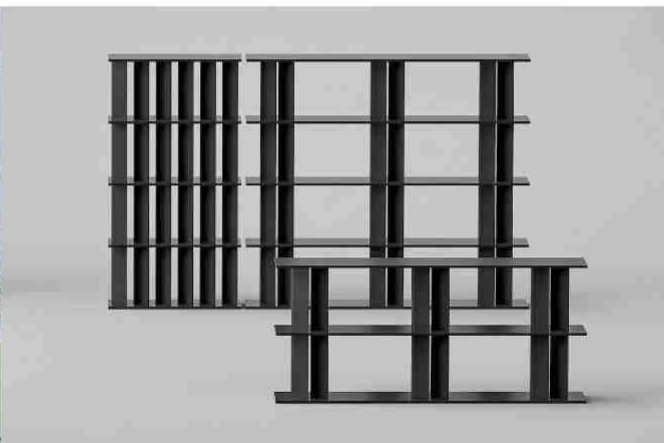

## Dogma

Designer: **Alain Gilles**

The idea behind these bookshelves is that of playing with shapes and juxtaposing different modules to create a variety of visual effects. The Dogma modern bookshelves are designed around a basic element, namely the tear-drop-shaped uprights which change the visual perception. The design thus becomes rounded and soft or sharper and narrower depending on the angle from which it is viewed. The Dogma collection has three different modules which can be combined at will. They feature

different spacing between the uprights, which when placed side by side, allow different combinations to be created. The Dogma furniture bookshelves can be placed along a wall or free-standing in the centre of the room acting as a partition between two areas. The Dogma bookshelves are available with Canaletto walnut or coal oak shelves combined with metal uprights, or in a single colour version.