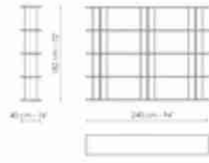

different spacing between the uprights, which when placed side by side, allow different combinations to be created. The Dogma furniture bookshelves can be placed along a wall or free-standing in the centre of the room acting as a partition between two areas. The Dogma bookshelves are available with Canaletto walnut or coal oak shelves combined with metal uprights, or in a single colour version.

# Data sheet

**Dogma 113**  
Width:113cm  
Depth:40cm  
Height:182cm

**Dogma 180**  
Width:180cm  
Depth:40cm  
Height:182cm

**Dogma 240**  
Width:240cm  
Depth:40cm  
Height:182cm

**Dogma 113 x H 137**  
Width:113cm  
Depth:40cm  
Height:137cm

**Dogma 180 x H 137**  
Width:180cm  
Depth:40cm  
Height:137cm

**Dogma 240 x H 137**  
Width:240cm  
Depth:40cm  
Height:137cm

**Dogma 113 x H 92**  
Width:113cm  
Depth:40cm  
Height:92cm

**Dogma 180 x H 92**  
Width:180cm  
Depth:40cm  
Height:92cm

**Dogma 240 x H 92**  
Width:240cm  
Depth:40cm  
Height:92cm

**Dogma 113 x H 47**  
Width:113cm  
Depth:40cm  
Height:47cm

**Dogma 180 x H 47**  
Width:180cm  
Depth:40cm  
Height:47cm

**Dogma 240 x H 47**  
Width:240cm  
Depth:40cm  
Height:47cm