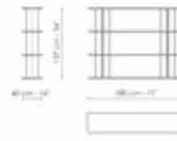

different spacing between the uprights, which when placed side by side, allow different combinations to be created. The Dogma furniture bookshelves can be placed along a wall or free-standing in the centre of the room acting as a partition between two areas. The Dogma bookshelves are available with Canaletto walnut or coal oak shelves combined with metal uprights, or in a single colour version.

# Data sheet

**Dogma 113**  
Width:113cm  
Depth:40cm  
Height:182cm

**Dogma 180**  
Width:180cm  
Depth:40cm  
Height:182cm

**Dogma 240**  
Width:240cm  
Depth:40cm  
Height:182cm

**Dogma 113 x H 137**  
Width:113cm  
Depth:40cm  
Height:137cm

**Dogma 180 x H 137**  
Width:180cm  
Depth:40cm  
Height:137cm

**Dogma 240 x H 137**  
Width:240cm  
Depth:40cm  
Height:137cm

**Dogma 113 x H 92**  
Width:113cm  
Depth:40cm  
Height:92cm

**Dogma 180 x H 92**  
Width:180cm  
Depth:40cm  
Height:92cm

**Dogma 240 x H 92**  
Width:240cm  
Depth:40cm  
Height:92cm

**Dogma 113 x H 47**  
Width:113cm  
Depth:40cm  
Height:47cm

**Dogma 180 x H 47**  
Width:180cm  
Depth:40cm  
Height:47cm

**Dogma 240 x H 47**  
Width:240cm  
Depth:40cm  
Height:47cm