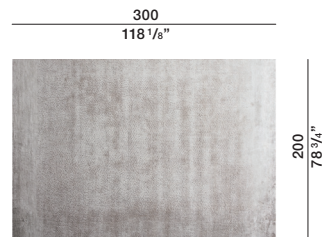

RANDOM
BY ALTAI—
PATRICIA
URQUIOLA
2016

TECHNICAL INFORMATION

Hand knotted
Density: 40.000 knots/mq.
Height fleece: cm. 1,2/1,4
Bamboo silk 80% + Cotton 10% + Wool 10%
Backing: natural latex

COLOURS

Artic_Platinum_Powder Pink

Molteni & C

2—
2

DIMENSIONS

TARA01

TARA03

TARA04

Artic

Platinum