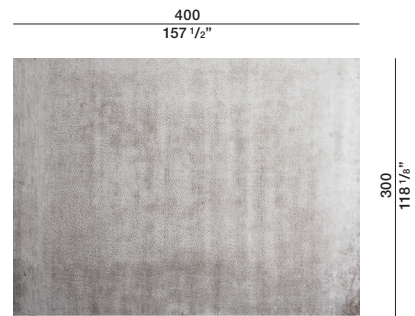

RANDOM
BY ALTAI—
PATRICIA
URQUIOLA
2016

TECHNICAL INFORMATION

Hand knotted
Density: 40.000 knots/mq.
Height fleece: cm. 1,2/1,4
Bamboo silk 80% + Cotton 10% + Wool 10%
Backing: natural latex

COLOURS

Artic_Platinum_Powder Pink

Molteni & C

2—
2

DIMENSIONS

TARA01

TARA03

TARA04

Artic

Platinum