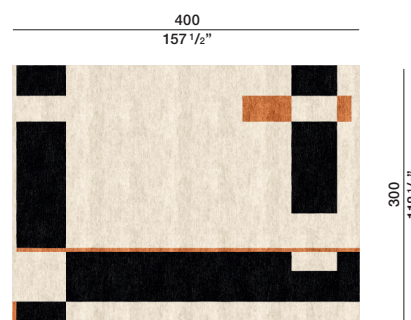

DEDALO—
BY PIERRE FREY
MARTA FERRI
2021

TECHNICAL INFORMATION

Height fleece: cm 1,5
Density: 5,5 kg/mq
Structure: hand-tufted
Wool, Tencel

COLOURS

Orange spark_Soft grey

MAINTENANCE

Vacuum cleaner, at least 2000W power

CLEANING

Recommended professional cleaning

Customised carpets are available prior feasibility verification by the Molteni Sales Dept.

Molteni & C

2—
2

DIMENSIONS

TADE01

TADE02

TADE03

TADE04

Orange spark

Soft grey

DATASHEET

REGISTERED
DESIGN

IX.2022

moltenigroup.com

Dimensions in centimeters and inches. The right to discontinue and make changes is reserved. This information is based on the latest product information available at the time of printing.