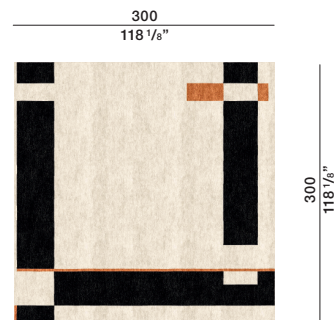

DEDALO—
BY PIERRE FREY
MARTA FERRI
2021

TECHNICAL INFORMATION

Height fleece: cm 1,5
Density: 5,5 kg/mq
Structure: hand-tufted
Wool, Tencel

COLOURS

Orange spark_Soft grey

MAINTENANCE

Vacuum cleaner, at least 2000W power

CLEANING

Recommended professional cleaning

Customised carpets are available prior feasibility verification by the Molteni Sales Dept.

Molteni & C

2—
2

DIMENSIONS

TADE01