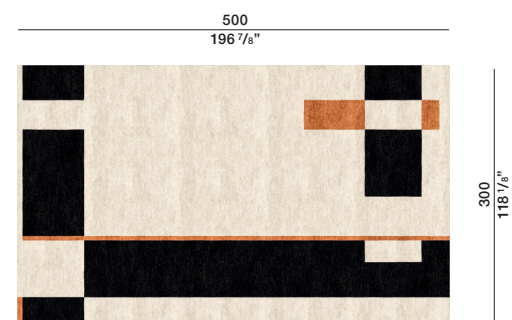

DEDALO—
BY PIERRE FREY
MARTA FERRI
2021

TECHNICAL INFORMATION

Height fleece: cm 1,5
Density: 5,5 kg/mq
Structure: hand-tufted
Wool, Tencel

COLOURS

Orange spark_Soft grey

MAINTENANCE

Vacuum cleaner, at least 2000W power

CLEANING

Recommended professional cleaning

Customised carpets are available prior feasibility verification by the Molteni Sales Dept.

Molteni & C

2—
2

DIMENSIONS

TADE01

TADE02

TADE03

TADE04

Orange spark

Soft grey

DATASHEET

REGISTERED
DESIGN

IX.2022

moltenigroup.com

Dimensions in centimeters and inches. The right to discontinue and make changes is reserved. This information is based on the latest product information available at the time of printing.