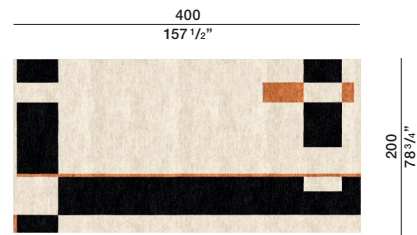

DEDALO—
BY PIERRE FREY
MARTA FERRI
2021

TECHNICAL INFORMATION

Height fleece: cm 1,5
Density: 5,5 kg/mq
Structure: hand-tufted
Wool, Tencel

COLOURS

Orange spark_Soft grey

MAINTENANCE

Vacuum cleaner, at least 2000W power

CLEANING

Recommended professional cleaning

Customised carpets are available prior feasibility verification by the Molteni Sales Dept.

Molteni & C

2—
2

DIMENSIONS

TADE01

TADE02

TADE03

TADE04

Orange spark

Soft grey

DATASHEET

REGISTERED
DESIGN

IX.2022

moltenigroup.com

Dimensions in centimeters and inches. The right to discontinue and make changes is reserved. This information is based on the latest product information available at the time of printing.