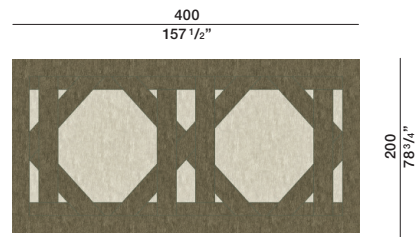

TECHNICAL INFORMATION

Height fleece: cm 1,4
Density: 5,3 kg/mq
Structure: hand-tufted
Tencel

COLOURS
Mineral_Light stone

MAINTENANCE
Vacuum cleaner, at least 1200W

CLEANING
Recommended professional cleaning

Customised carpets are available prior feasibility verification by the Molteni Sales Dept.

Molteni & C

2—
2

DIMENSIONS

TAC001

TAC002

TAC003

TAC004