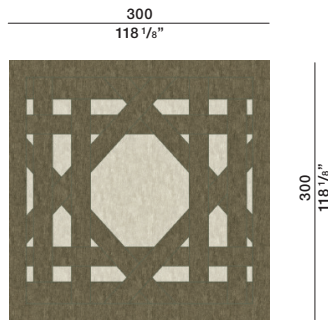

DATASHEET

REGISTERED
DESIGN

IX.2022

[moltenigroup.com](https://www.moltenigroup.com)

Dimensions in centimeters and inches. The right to discontinue and make changes is reserved. This information is based on the latest product information available at the time of printing.

TECHNICAL INFORMATION

Height fleece: cm 1,4
Density: 5,3 kg/mq
Structure: hand-tufted
Tencel

COLOURS
Mineral_Light stone

MAINTENANCE
Vacuum cleaner, at least 1200W

CLEANING
Recommended professional cleaning

Customised carpets are available prior feasibility verification by the Molteni Sales Dept.

Molteni & C

2—
2

DIMENSIONS

TAC001

TAC002

TAC003

TAC004