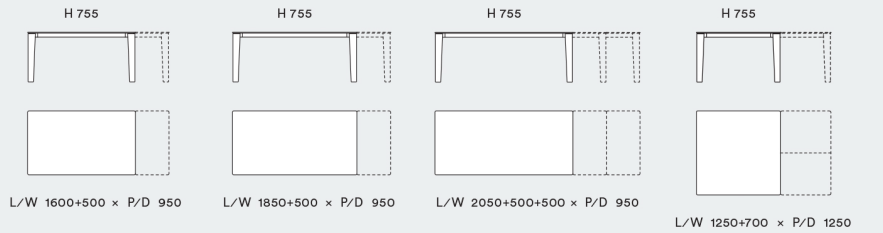

Desco

Piano in legno impiallacciato bordo smussato
Top in veneered wood with rounded edge

Fisso

Allungabile

Piano in ceramica bordo smussato
Rounded edge ceramic top

Fisso

Allungabile

Tavolo Desco

L / W 1850 x H 742 x P / D 950

Desco tables are striking for the contrast between the full-bodied legs and the slender top, square or rectangular, in fixed or extendable version. The choice between different finishes of top and legs allows for multiple chromatic and stylistic possibilities. In the image, an example with gloss Nero Greco ceramic top and gloss lacquered Creta legs, combined with Linda chairs covered in Grigio leather.