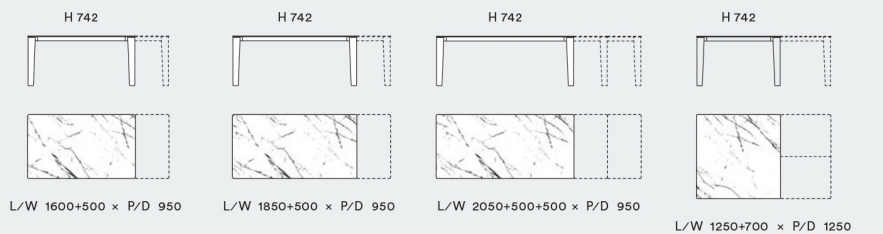

Desco

Piano in legno impiallacciato bordo smussato
Top in veneered wood with rounded edge

Fisso

Allungabile

Piano in ceramica bordo smussato
Rounded edge ceramic top

Fisso

Allungabile

Tavolo Desco

L / W 1850 x H 742 x P / D 950

Desco tables are striking for the contrast between the full-bodied legs and the slender top, square or rectangular, in fixed or extendable version. The choice between different finishes of top and legs allows for multiple chromatic and stylistic possibilities. In the image, an example with gloss Nero Greco ceramic top and gloss lacquered Creta legs, combined with Linda chairs covered in Grigio leather.