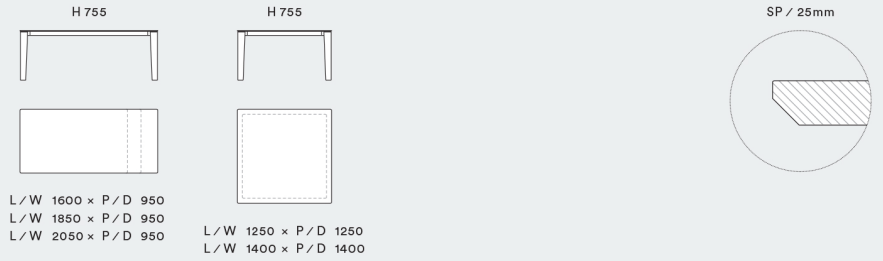

Desco

Piano in legno impiallacciato bordo smussato
Top in veneered wood with rounded edge

Fisso

Allungabile

Piano in ceramica bordo smussato
Rounded edge ceramic top

Fisso

Allungabile

Tavolo Desco

L / W 1850 x H 742 x P / D 950

Desco tables are striking for the contrast between the full-bodied legs and the slender top, square or rectangular, in fixed or extendable version. The choice between different finishes of top and legs allows for multiple chromatic and stylistic possibilities. In the image, an example with gloss Nero Greco ceramic top and gloss lacquered Creta legs, combined with Linda chairs covered in Grigio leather.