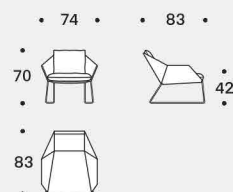

1

1 Bianco / White / Blanc / Blanco